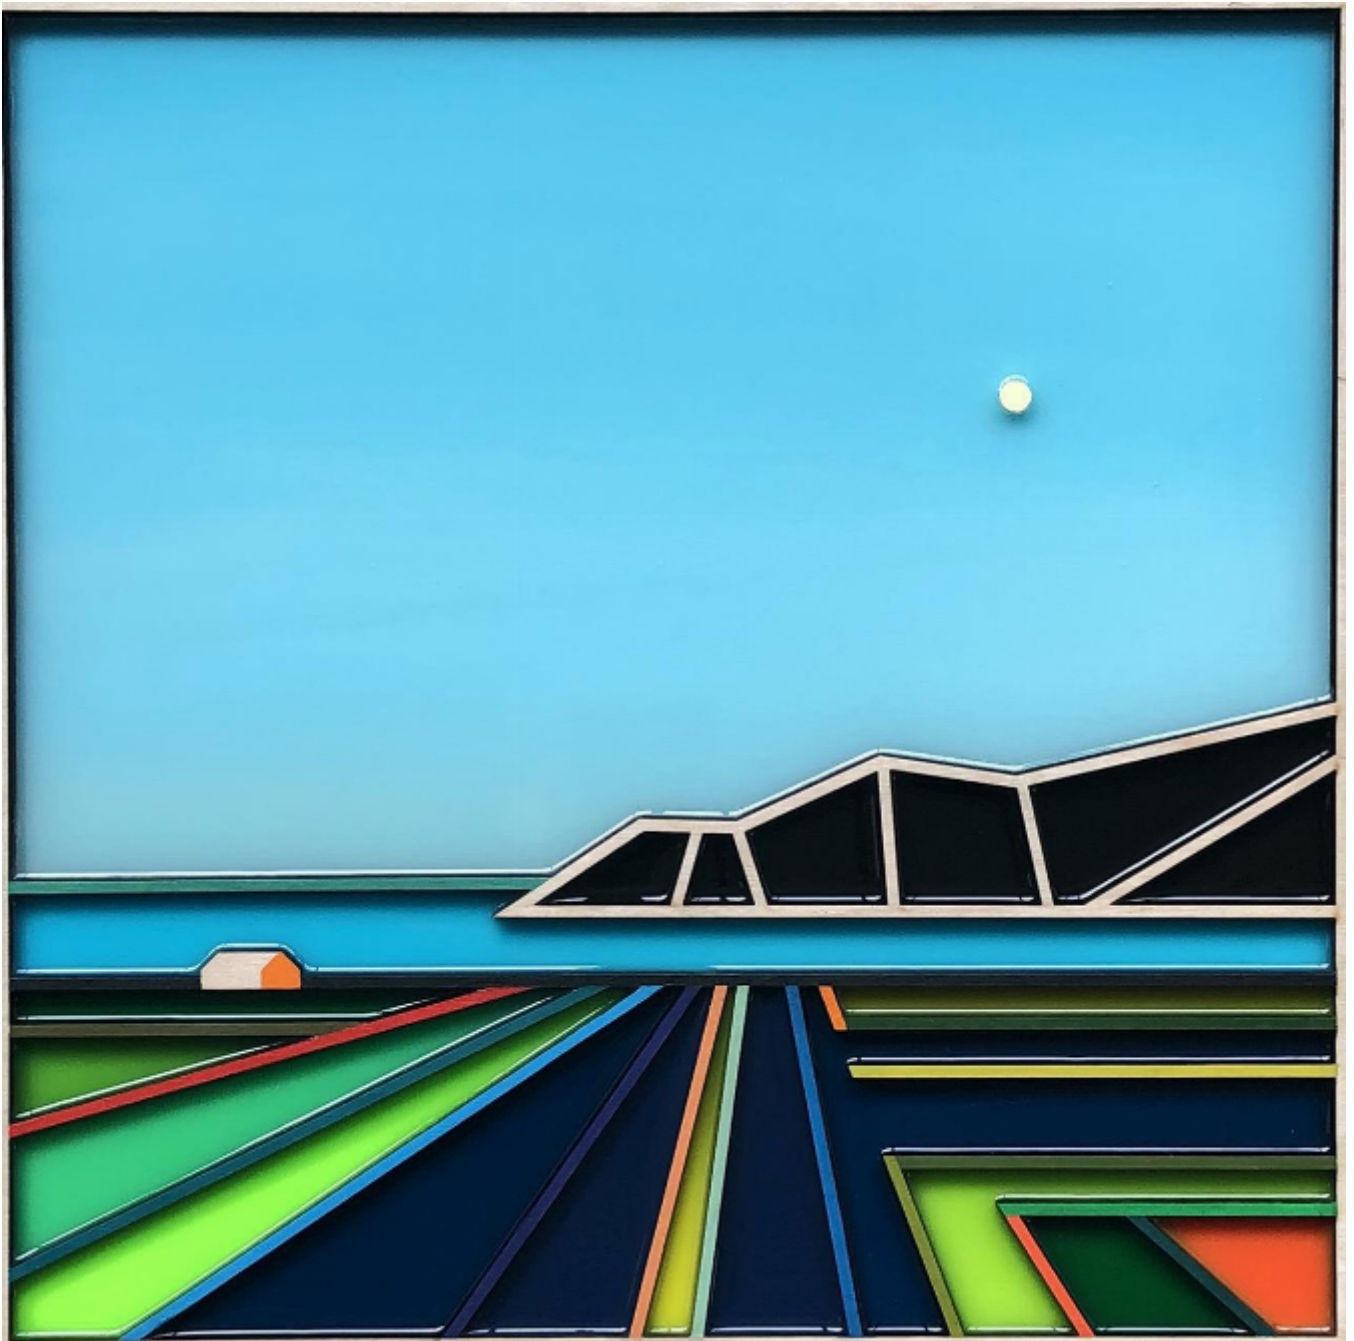

artéria

It's a Beautiful Day

Patrick Deziel

Sold

REF: 19341

Height: 30.47 cm (12")

Width: 30.47 cm (12")

DESCRIPTION
