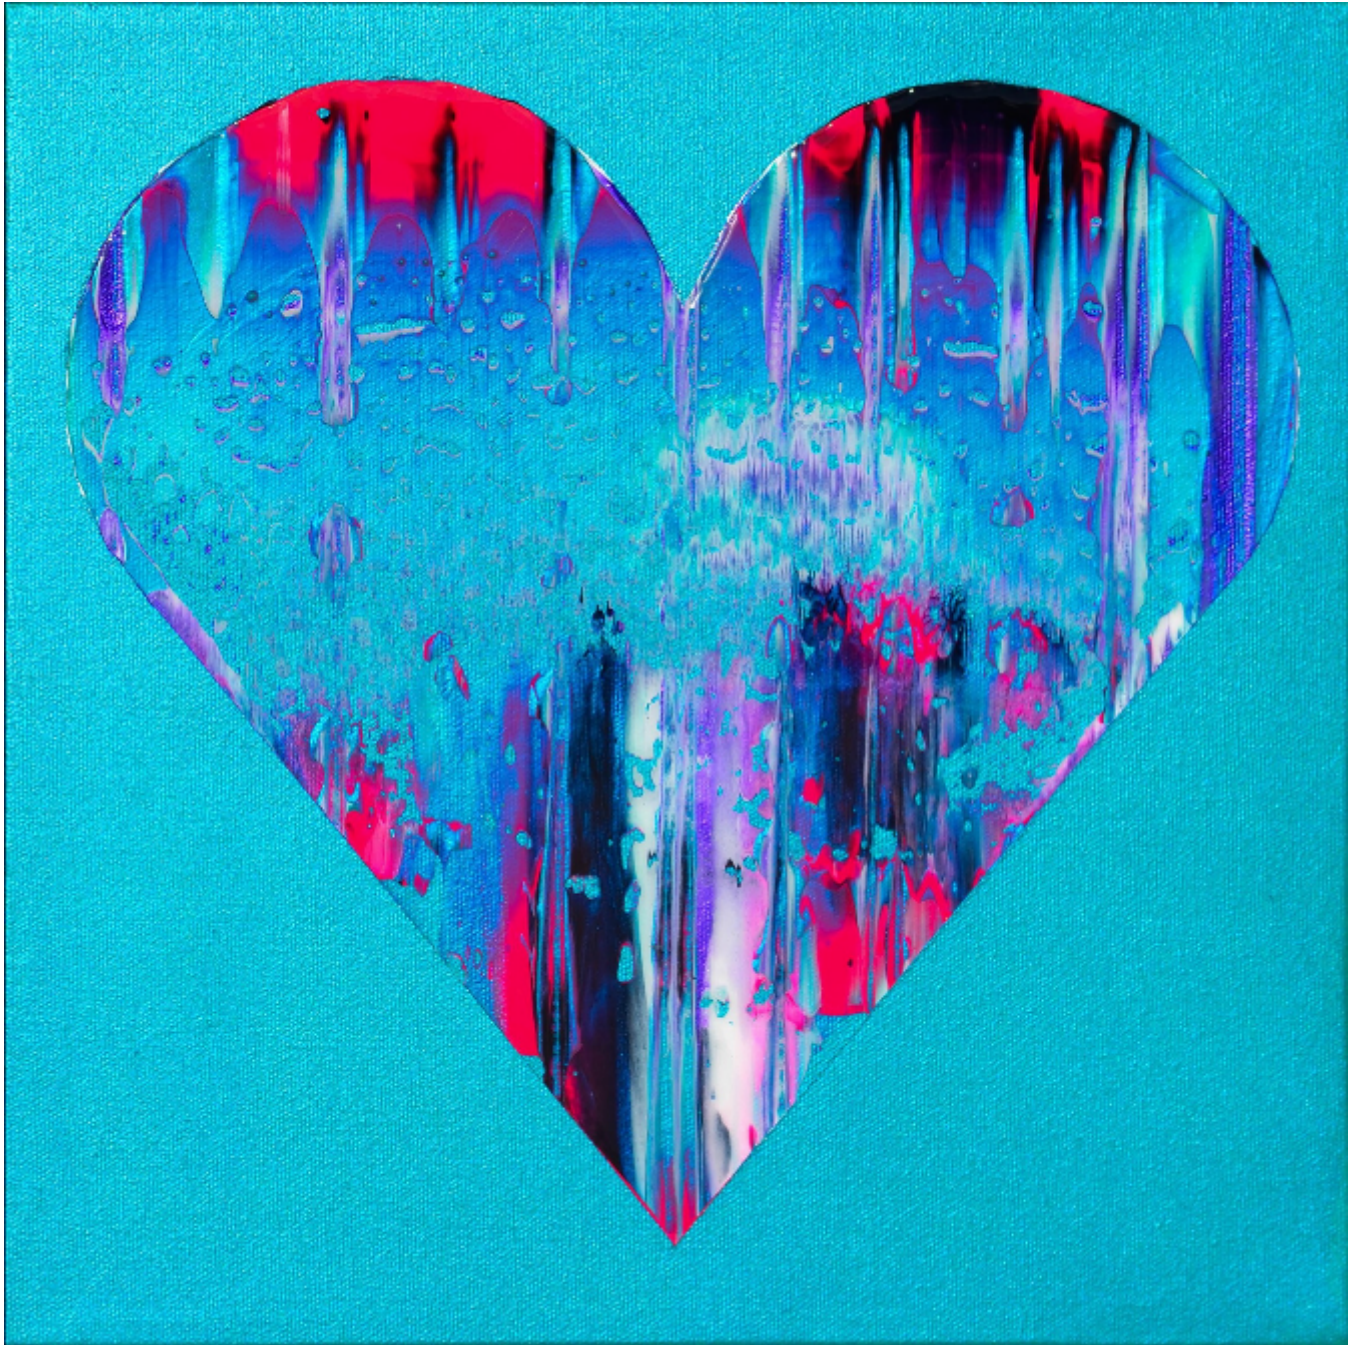

artéria

Green and pink heart

Isabelle Beaubien

Sold

REF: 19229

Height: 30.47 cm (12")

Width: 30.47 cm (12")

Depth: 4.06 cm (1.6")

DESCRIPTION

Acrylic & resin on canvas.