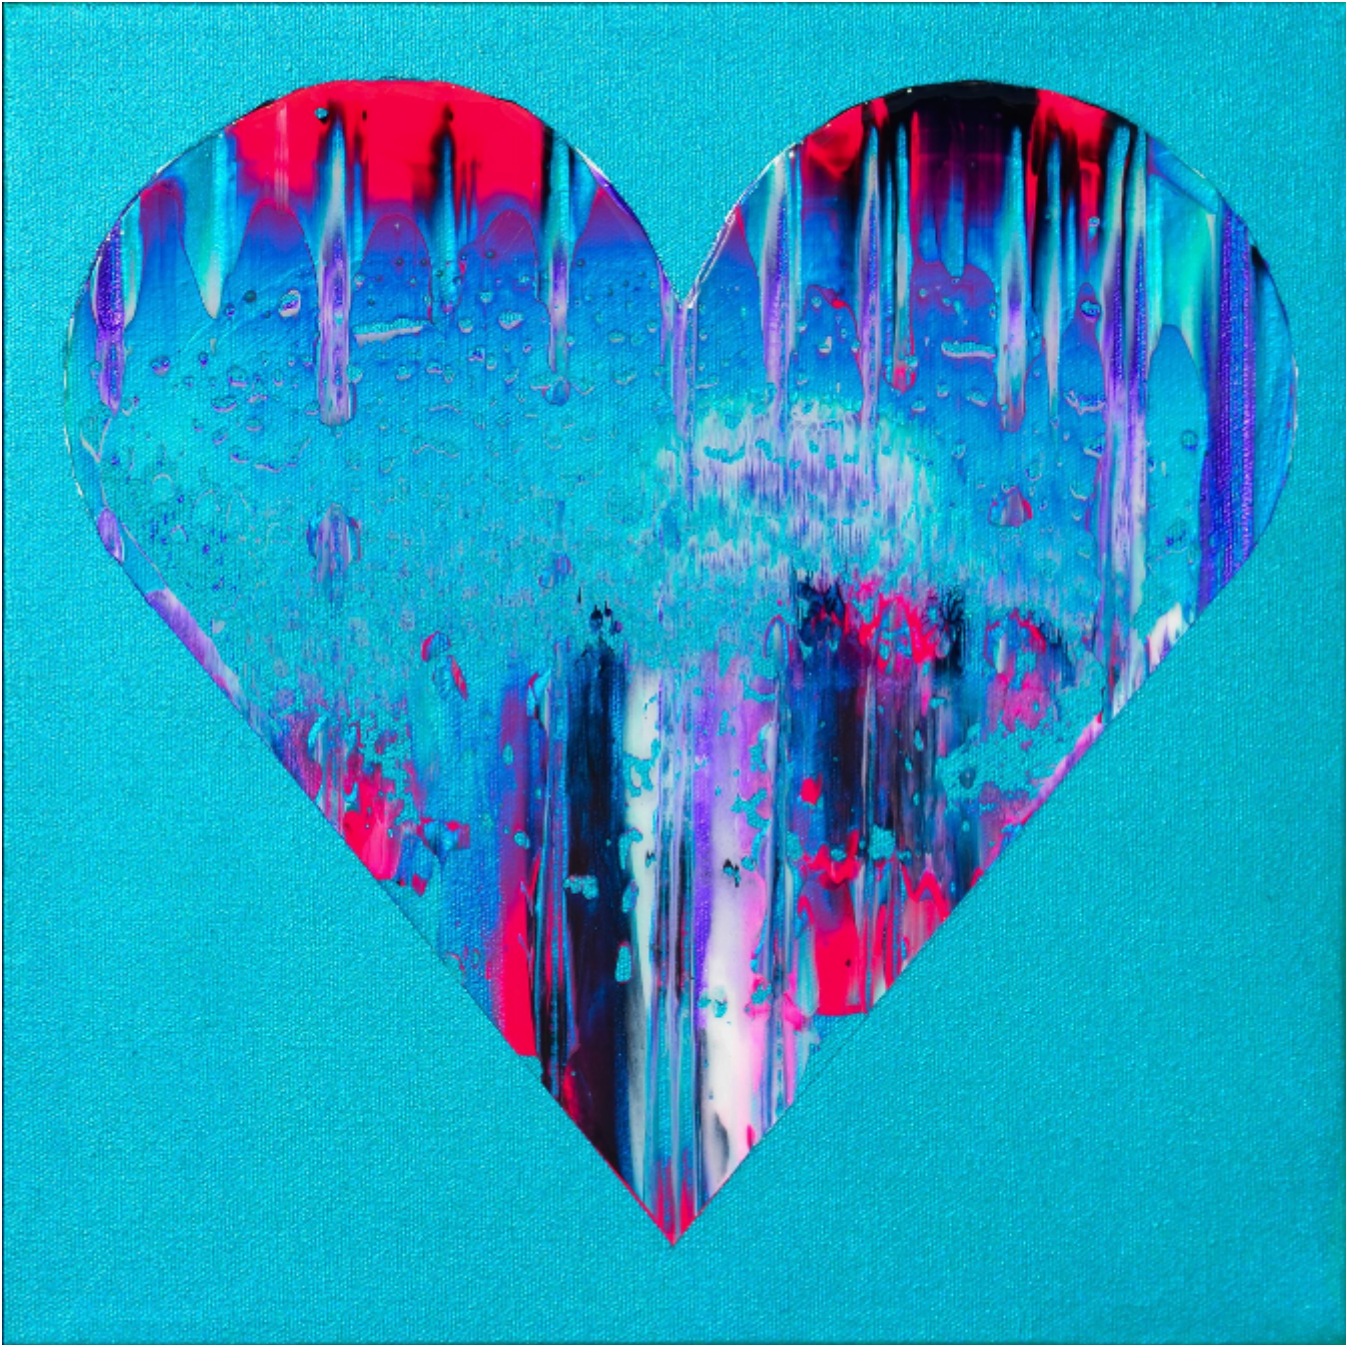

artéria

Green and pink heart

Isabelle Beaubien

Sold

REF: 19229

Height: 30.47 cm (12")

Width: 30.47 cm (12")

Depth: 4.06 cm (1.6")

DESCRIPTION

Acrylic & resin on canvas.