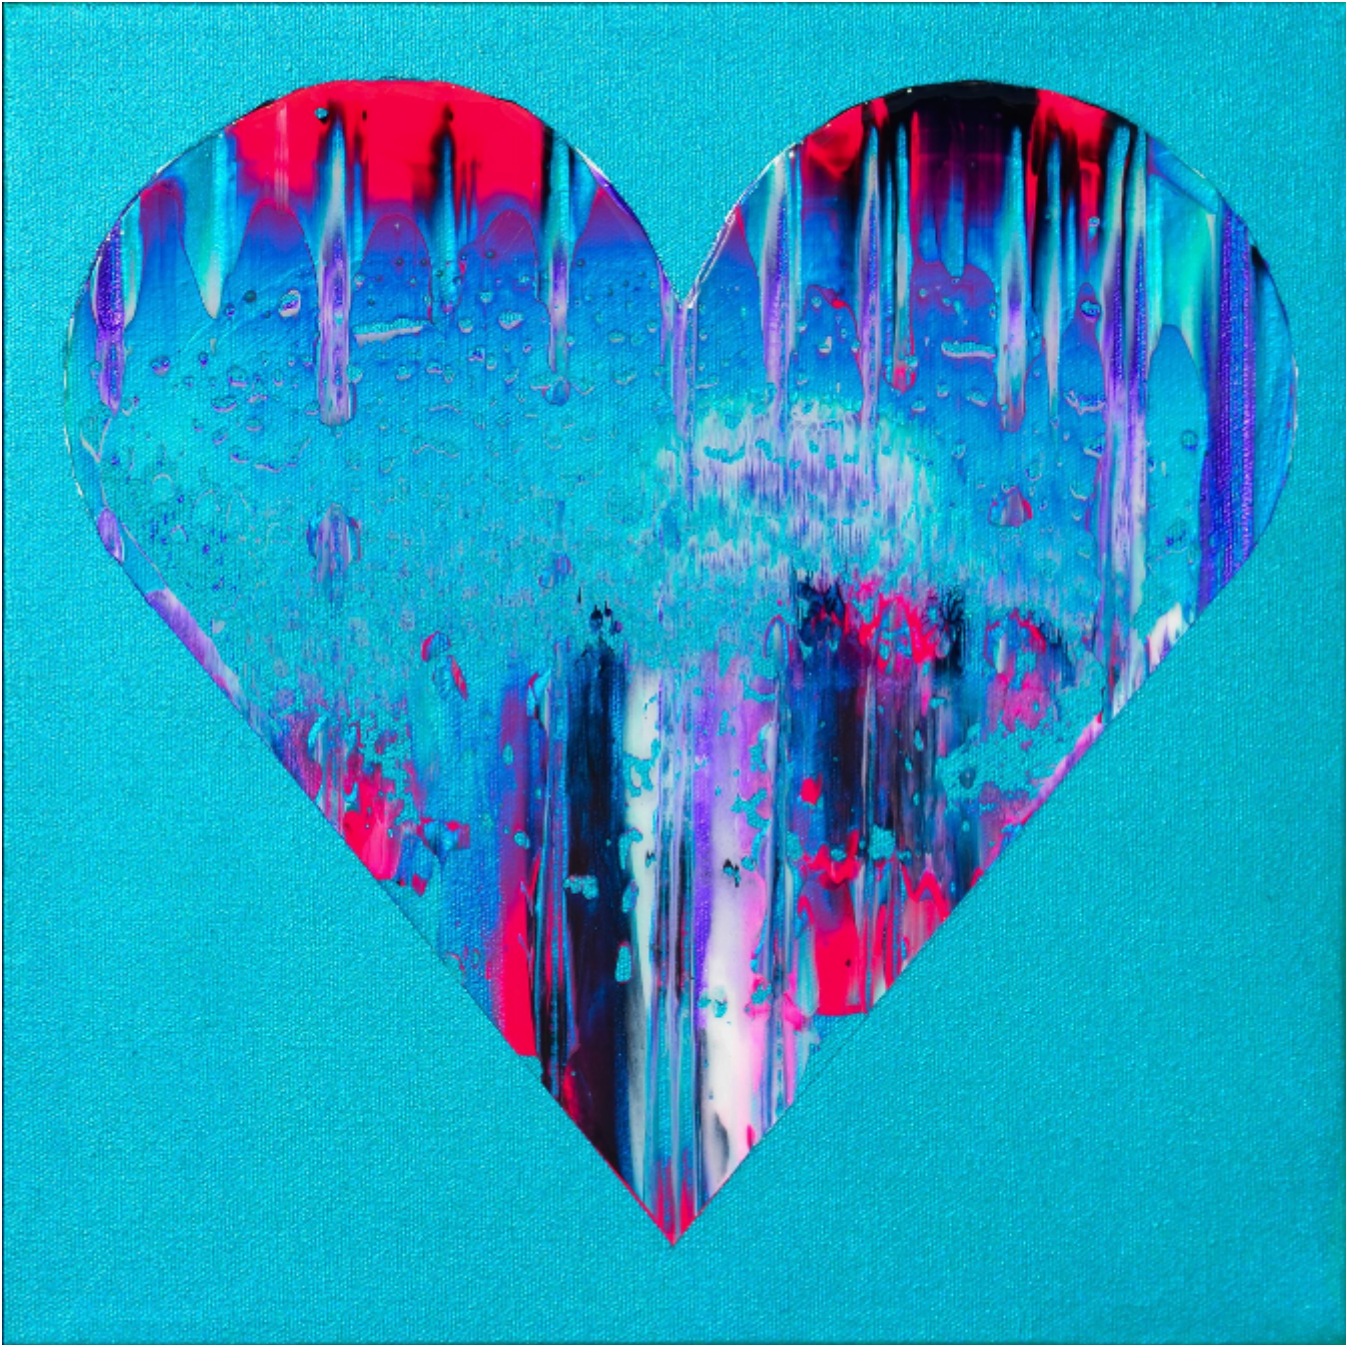

artéria

---

Green and pink heart

Isabelle Beaubien

Sold

REF: 19229

Height: 30.47 cm (12")

Width: 30.47 cm (12")

Depth: 4.06 cm (1.6")

## DESCRIPTION

---

Acrylic & resin on canvas.