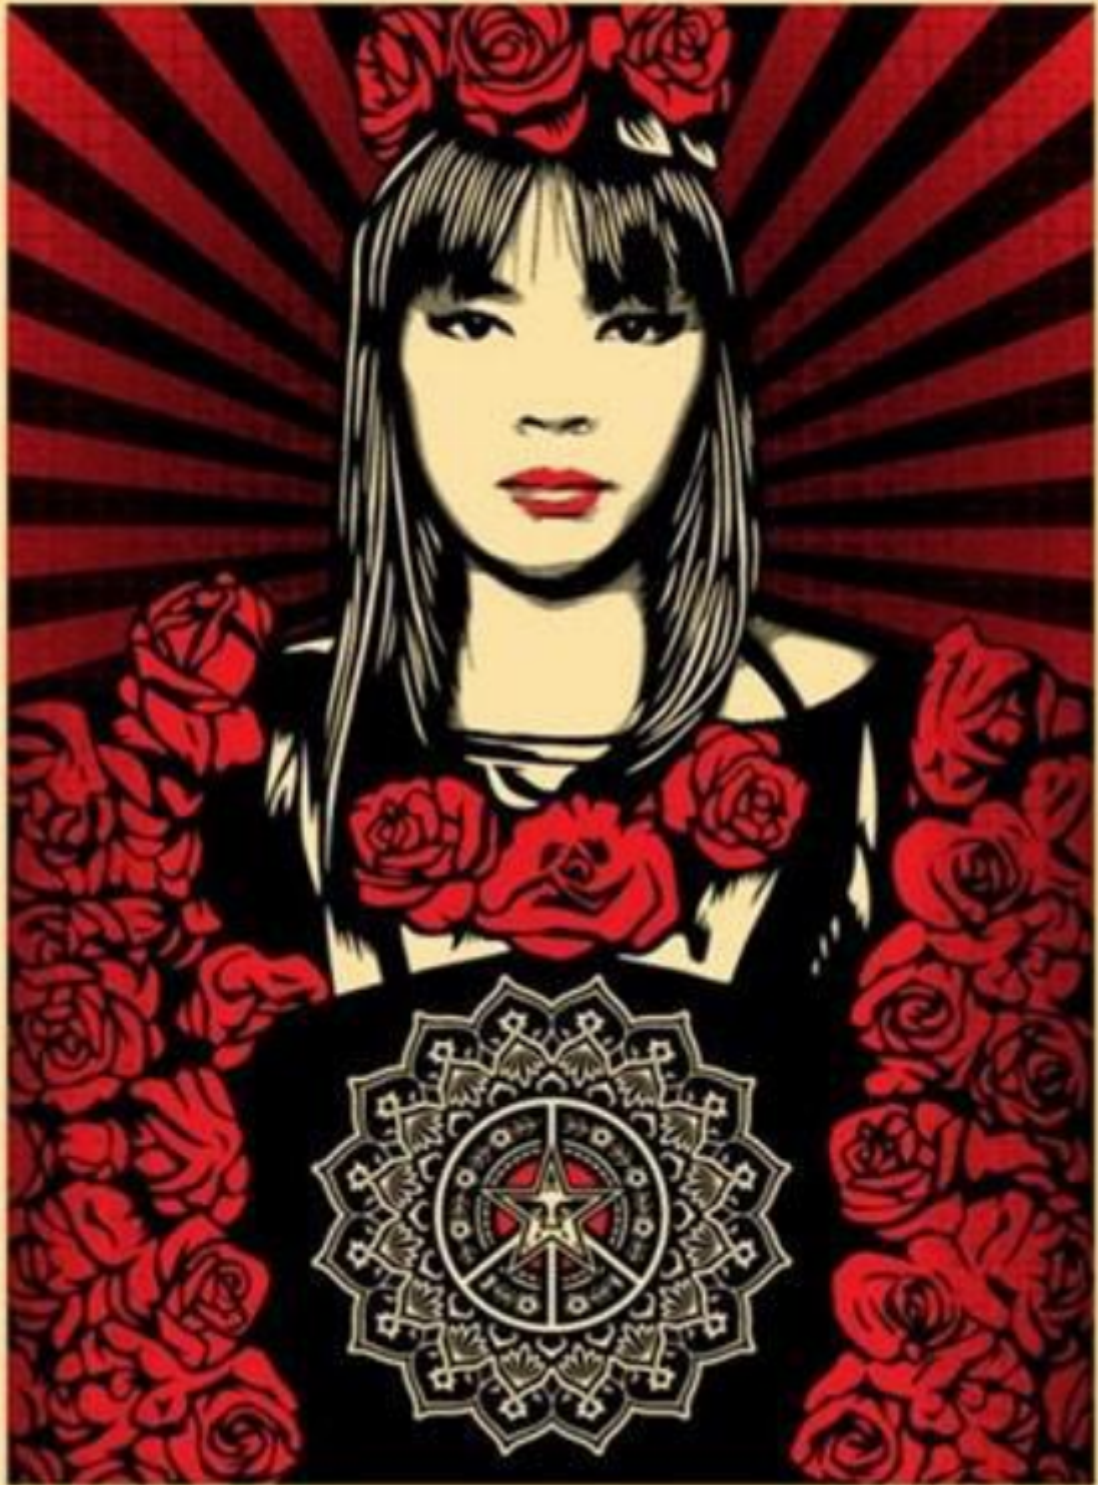

artéria

Rose Girl

Shepard Fairey

CA\$2,110 + TAX

REF: 16880

Height: 60.94 cm (24")

Width: 45.7 cm (18")

Framed Height: 73.63 cm (29")

Framed Width: 58.4 cm (23")

DESCRIPTION
