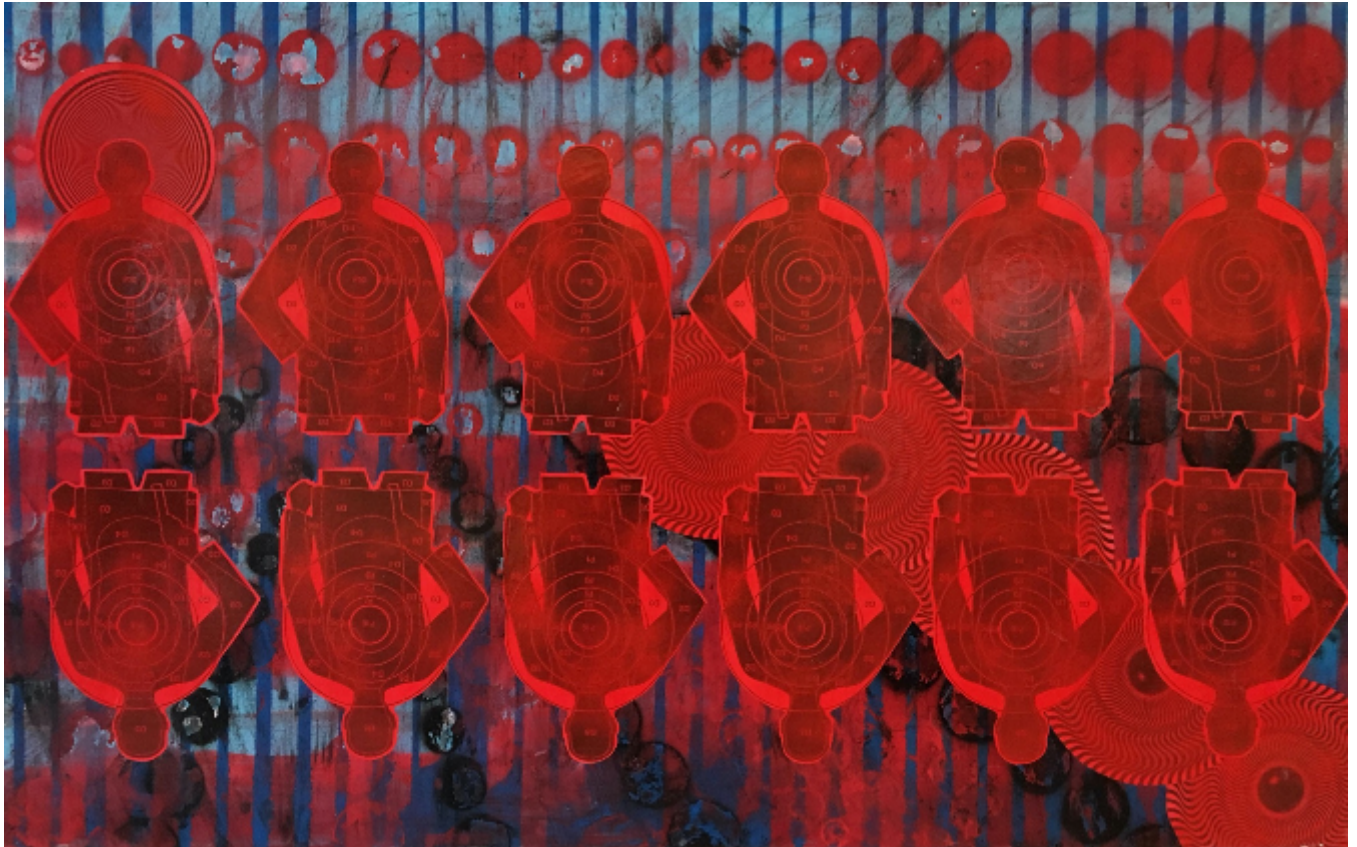

artéria

Red target on blue

X-lan

CA\$1,720 + TAX

REF: 16375

Height: 76 cm (29.9")

Width: 122 cm (48")

DESCRIPTION

2015
Collage et acrylique sur toile