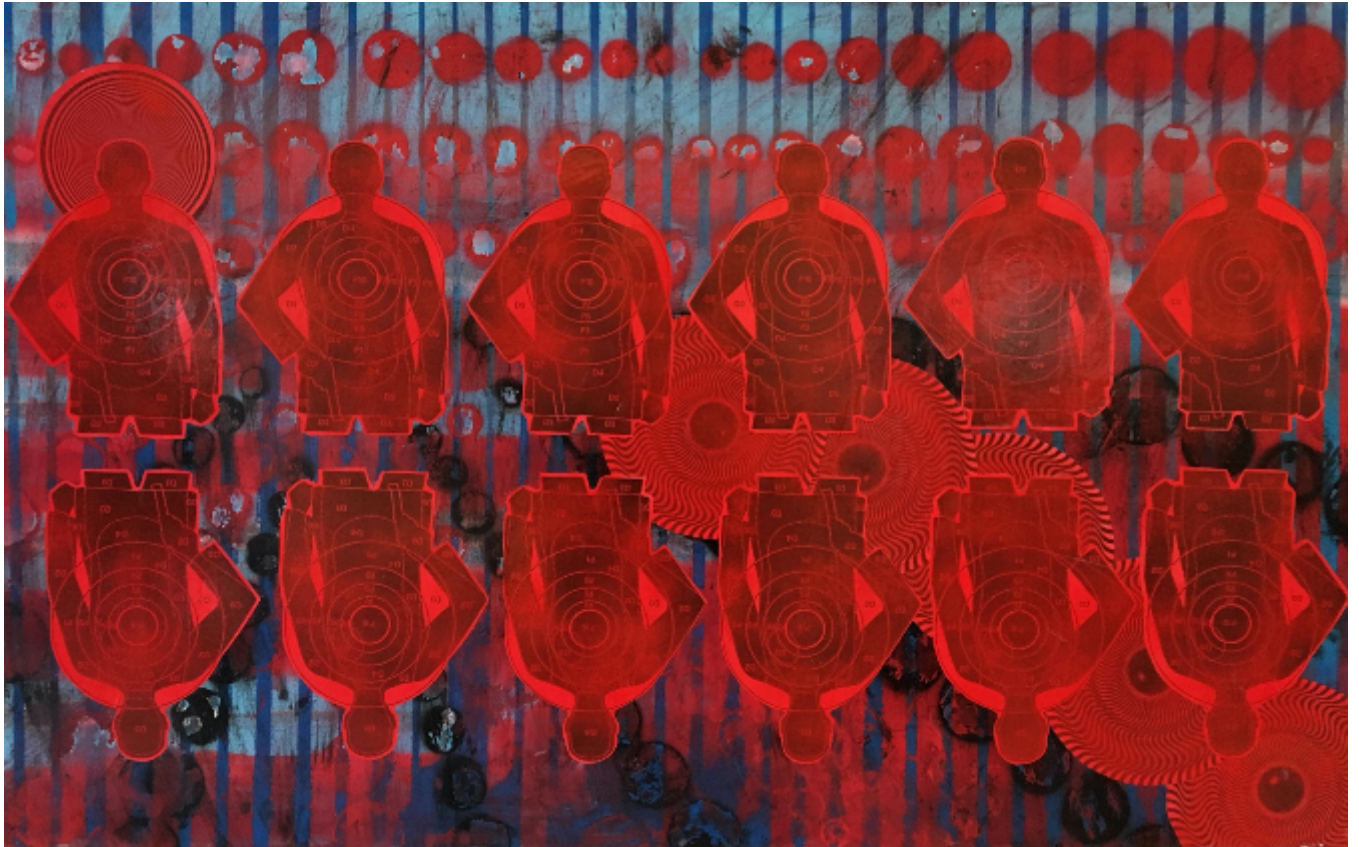

# artéria

Red target on blue

X-lan

CA\$1,720 + TAX

REF: 16375

Height: 76 cm (29.9")

Width: 122 cm (48")

## DESCRIPTION

---

2015  
Collage et acrylique sur toile