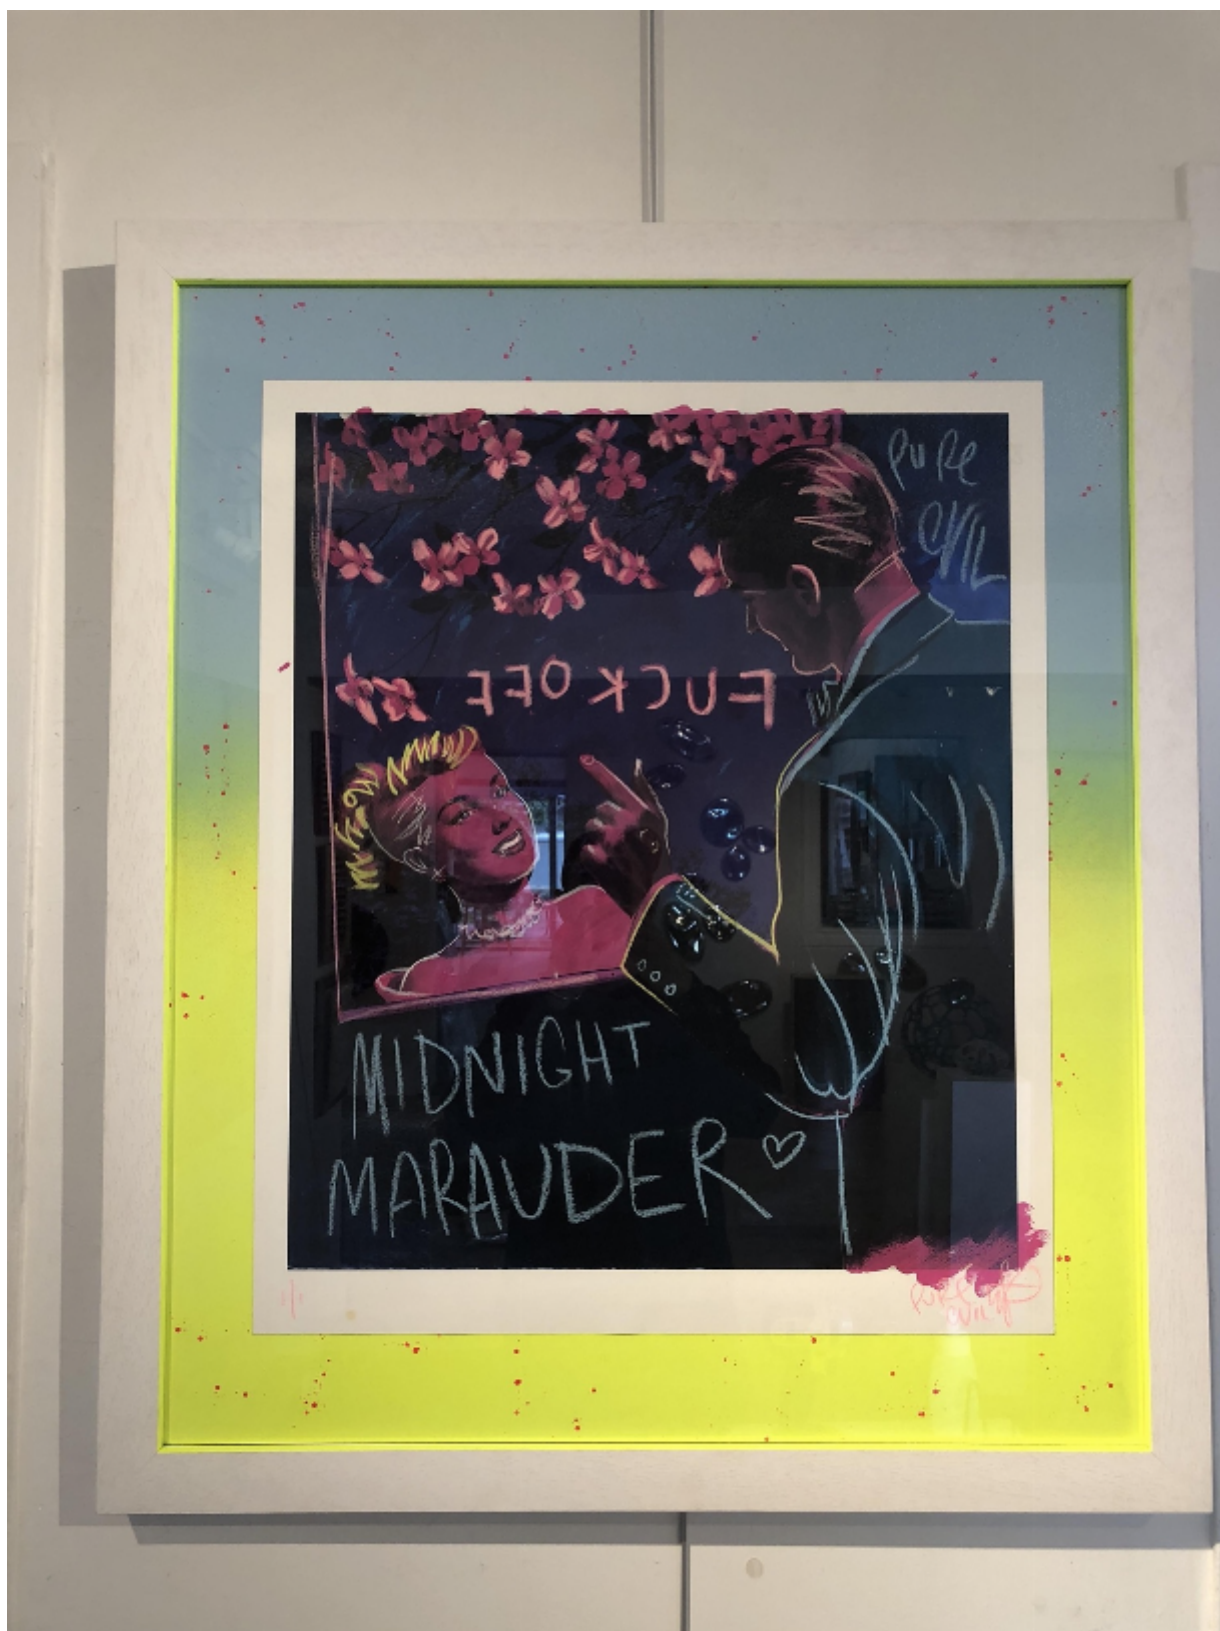

# artéria

After a couple of Limoncello's .....

"Pure Evil"

CA\$1,675 + TAX

REF: 18845

Height: 99.02 cm (39")

Width: 83.79 cm (33")

## DESCRIPTION

---

Giclee print with Canon ink over painting and Japanese chalk handfinishing

Frame handfinished with glowing edge flavoured with limoncello (not really)

300gsm hannemuhle paper

74 cm x 61 cm