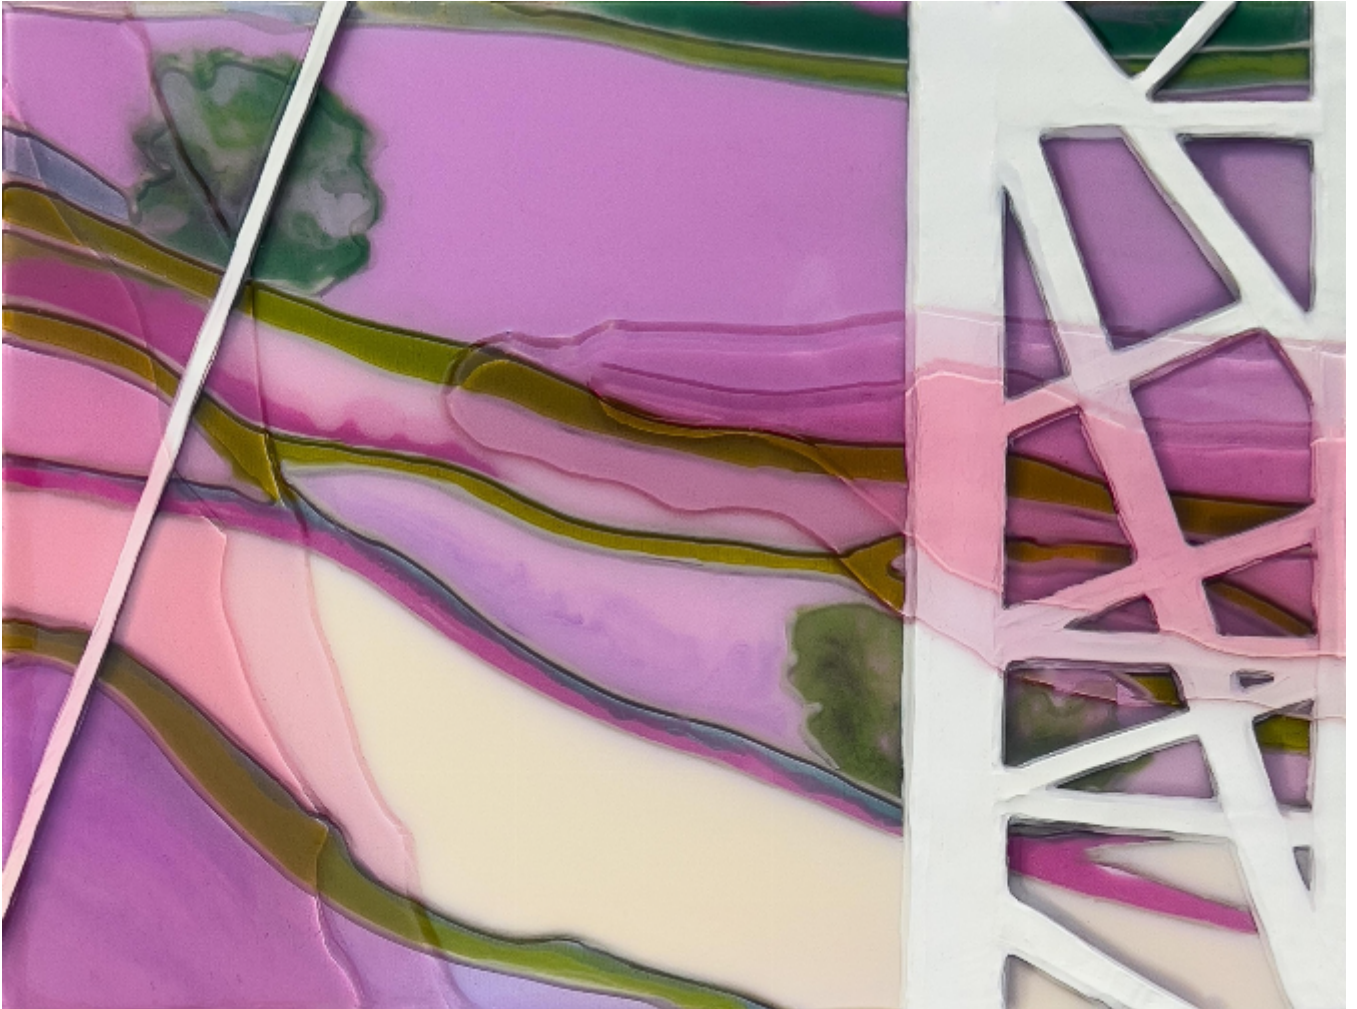

artéria

Rizières Fuchsia 4:9

Mia Bureau

CA\$710 + TAX

REF: 20309

Height: 30.47 cm (12")

Width: 40.62 cm (16")

DESCRIPTION