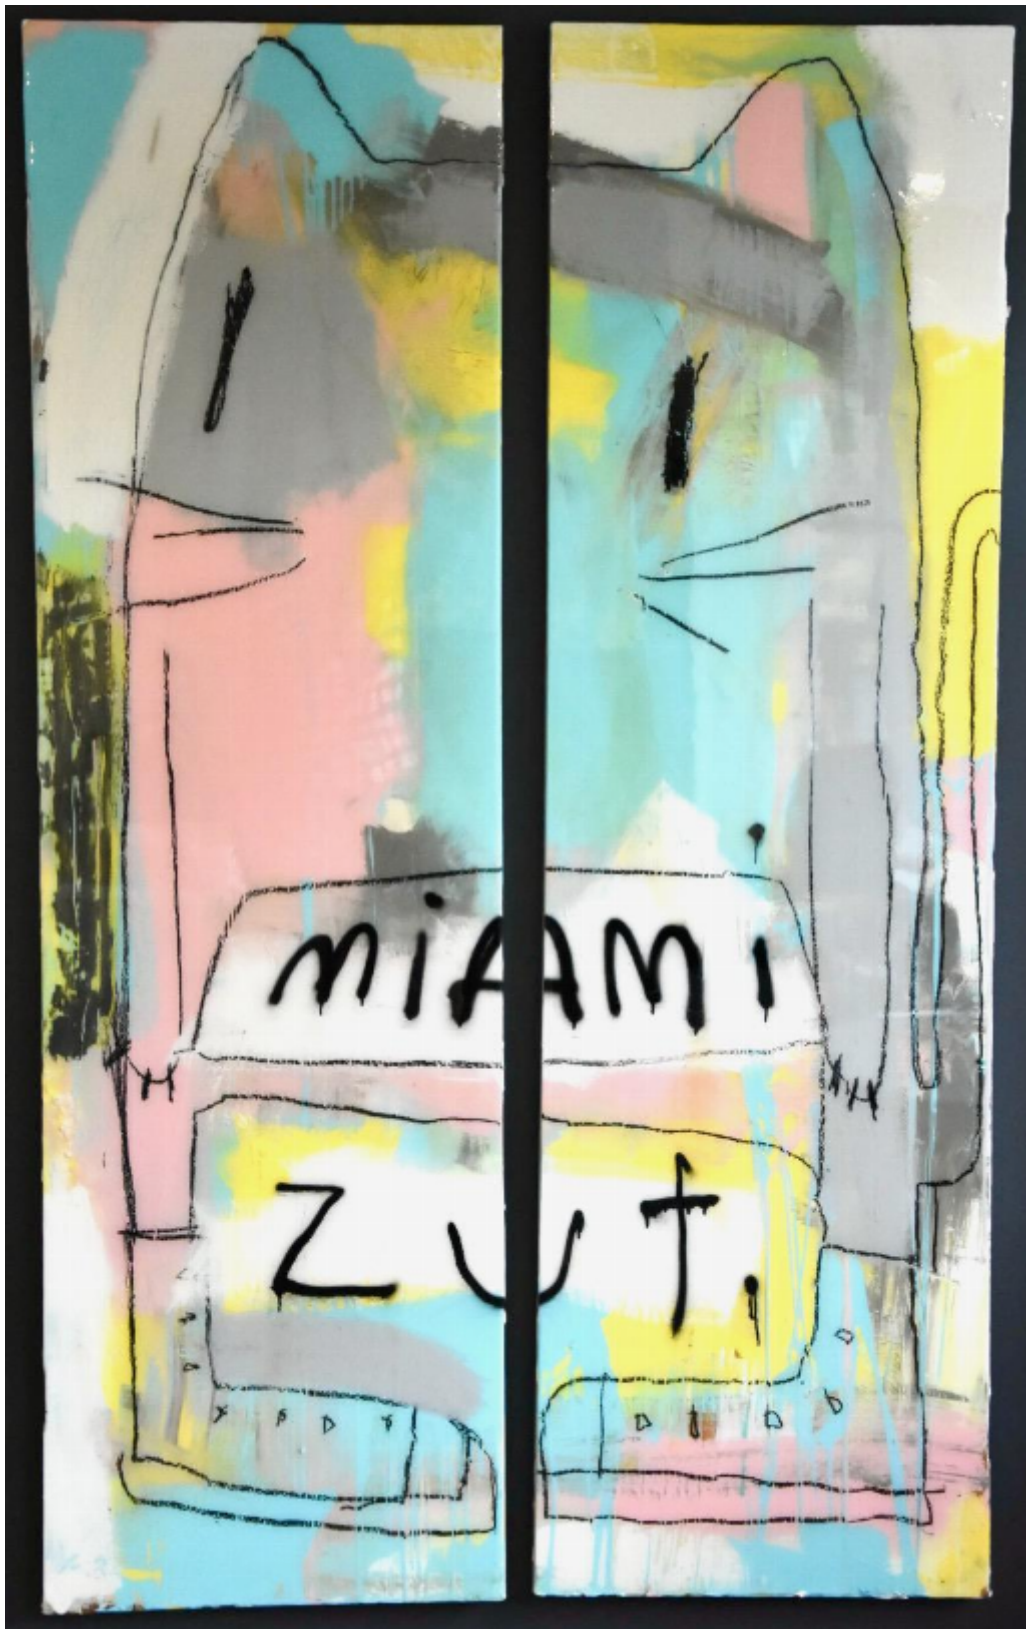

artéria

Miami (Dptych)

Zut

CA\$5,695 + TAX

REF: 19175

Height: 203.12 cm (80")

Width: 118.06 cm (46.5")

DESCRIPTION

Technique mixte
Acrylique, pastel, canette et gloss
Dyptich 80" X 23" + 80" X 23,5"