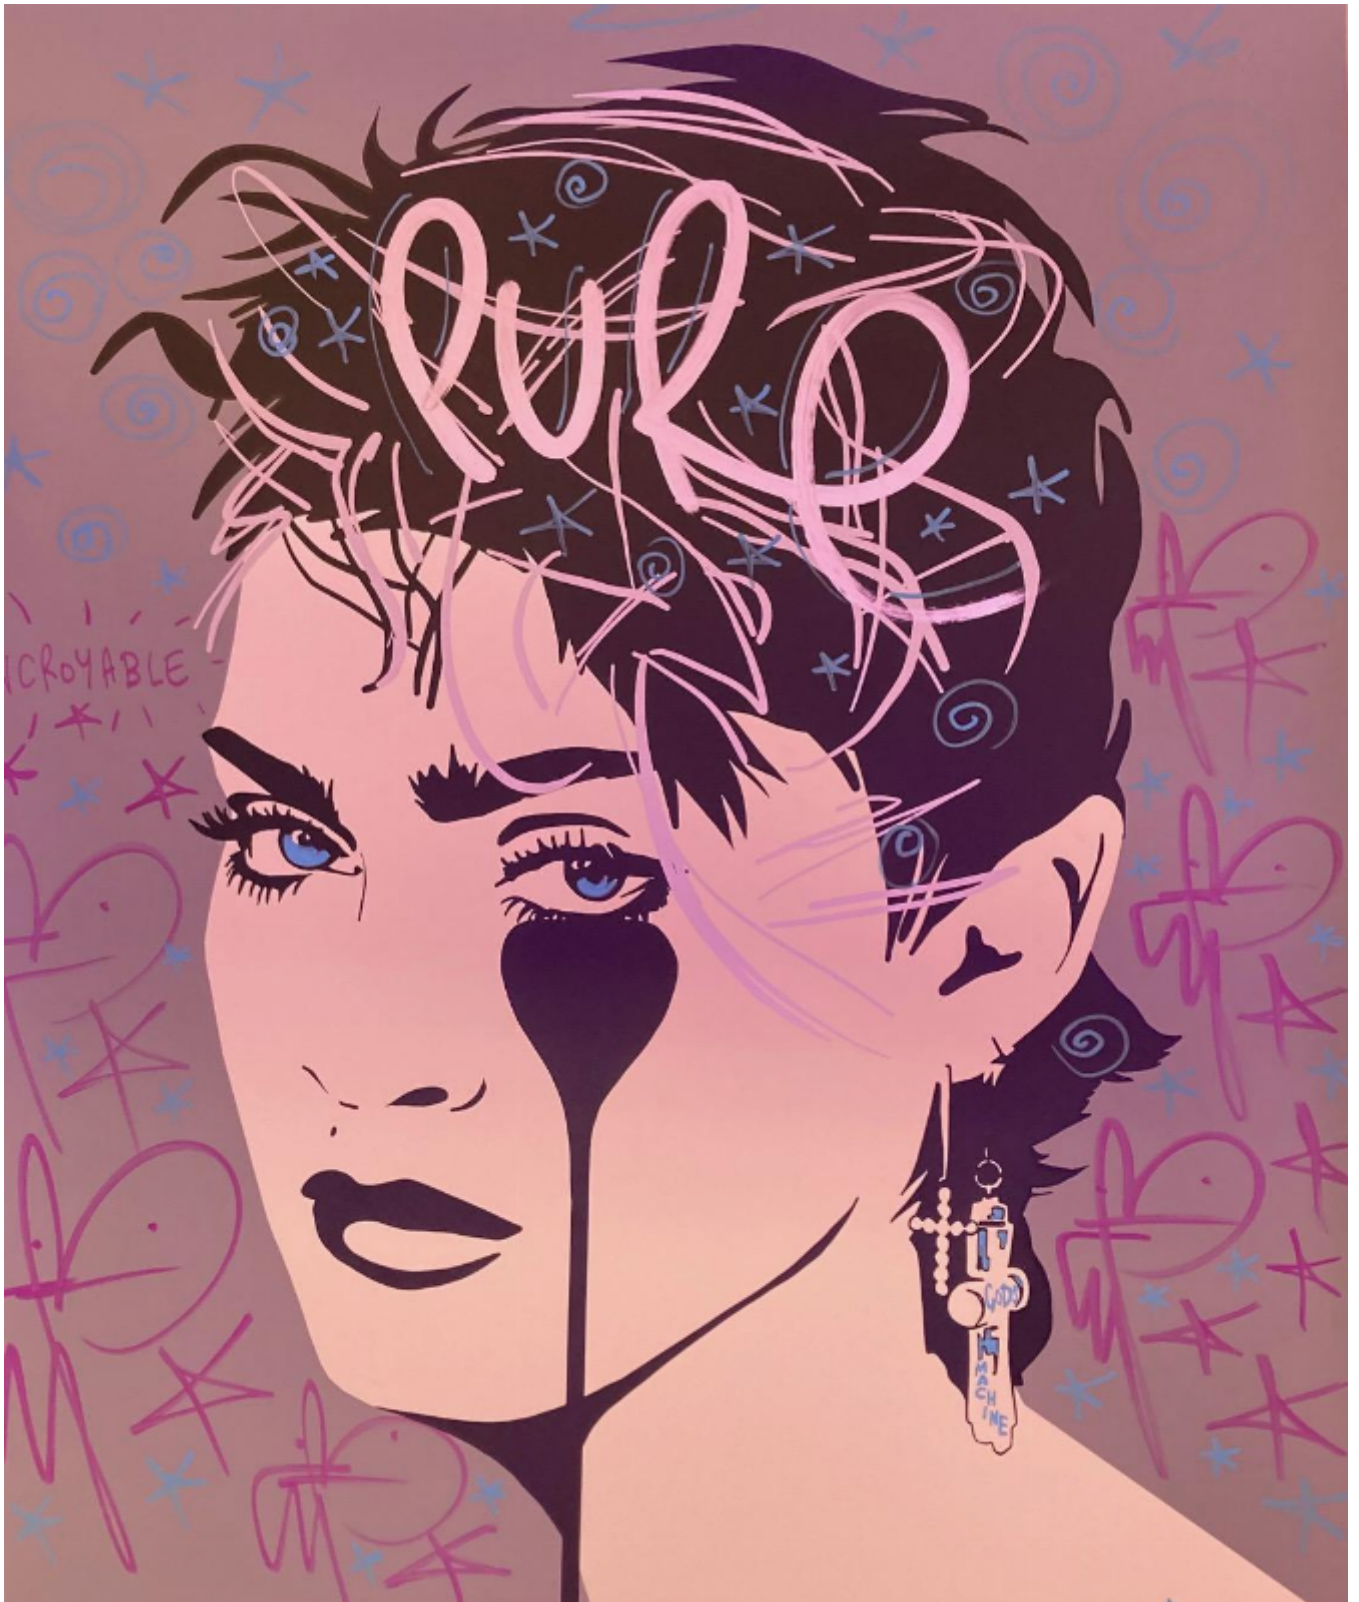

artéria

Madonna Incroyable

"Pure Evil"

Sold

REF: 18703

Height: 85 cm (33.5")

Width: 70 cm (27.6")

## DESCRIPTION

---