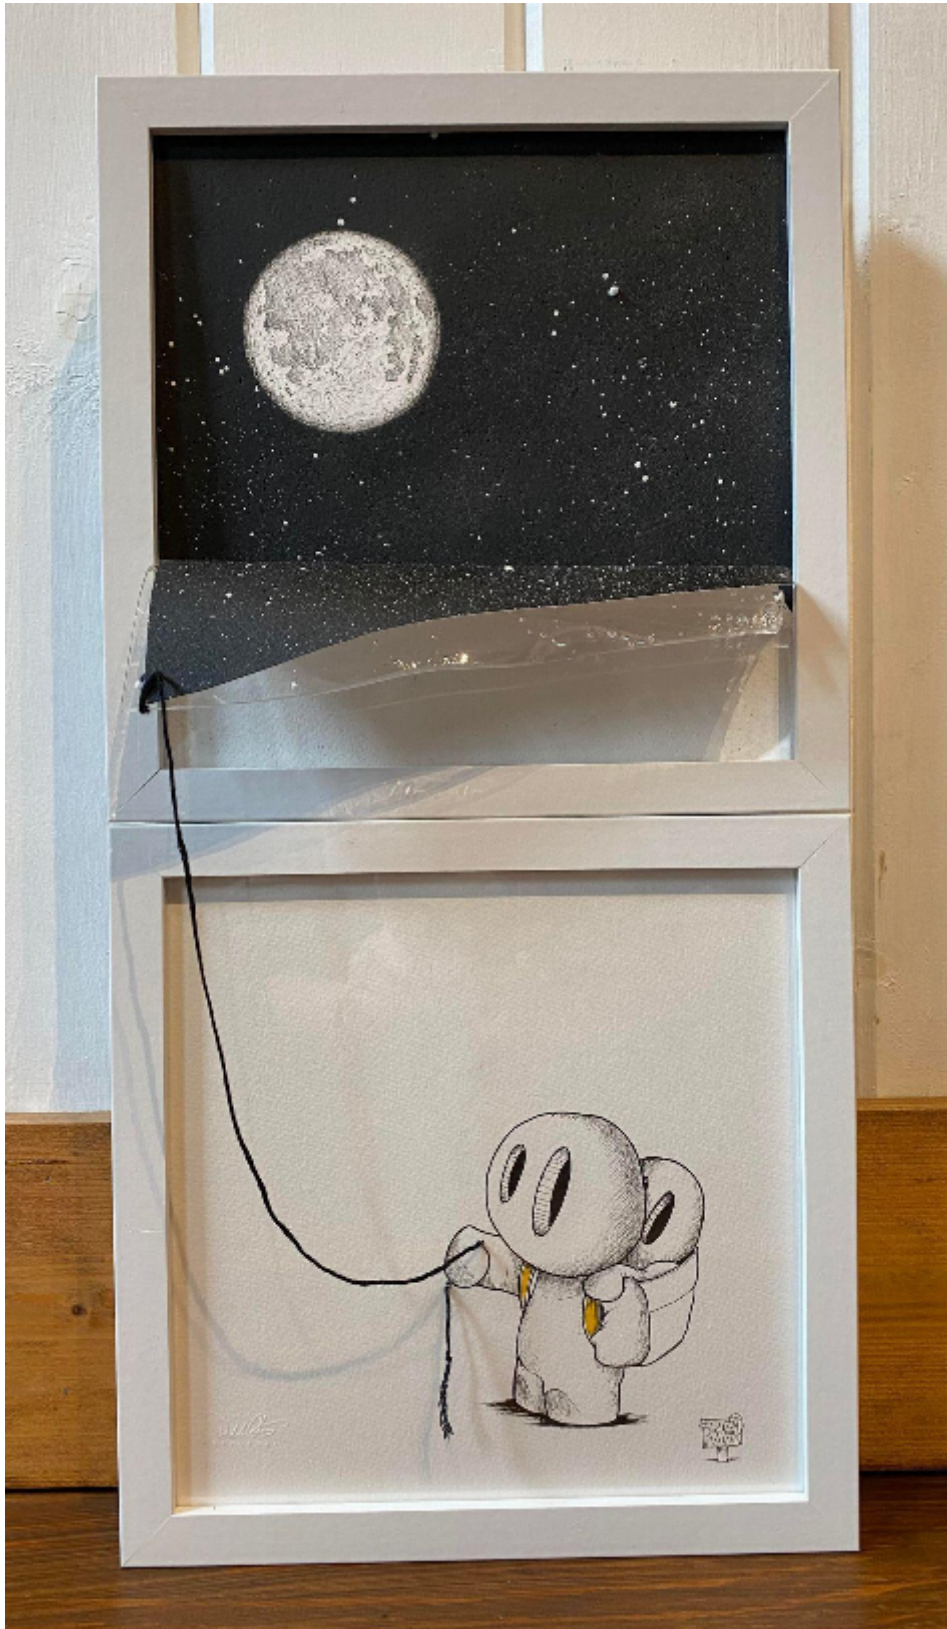

artéria

Double lightbox on my shoulder

Damilola Odusote

CA\$1,385 + TAX

REF: 19116

Height: 50.78 cm (20")

Width: 25.39 cm (10")

Depth: 8.89 cm (3.5")