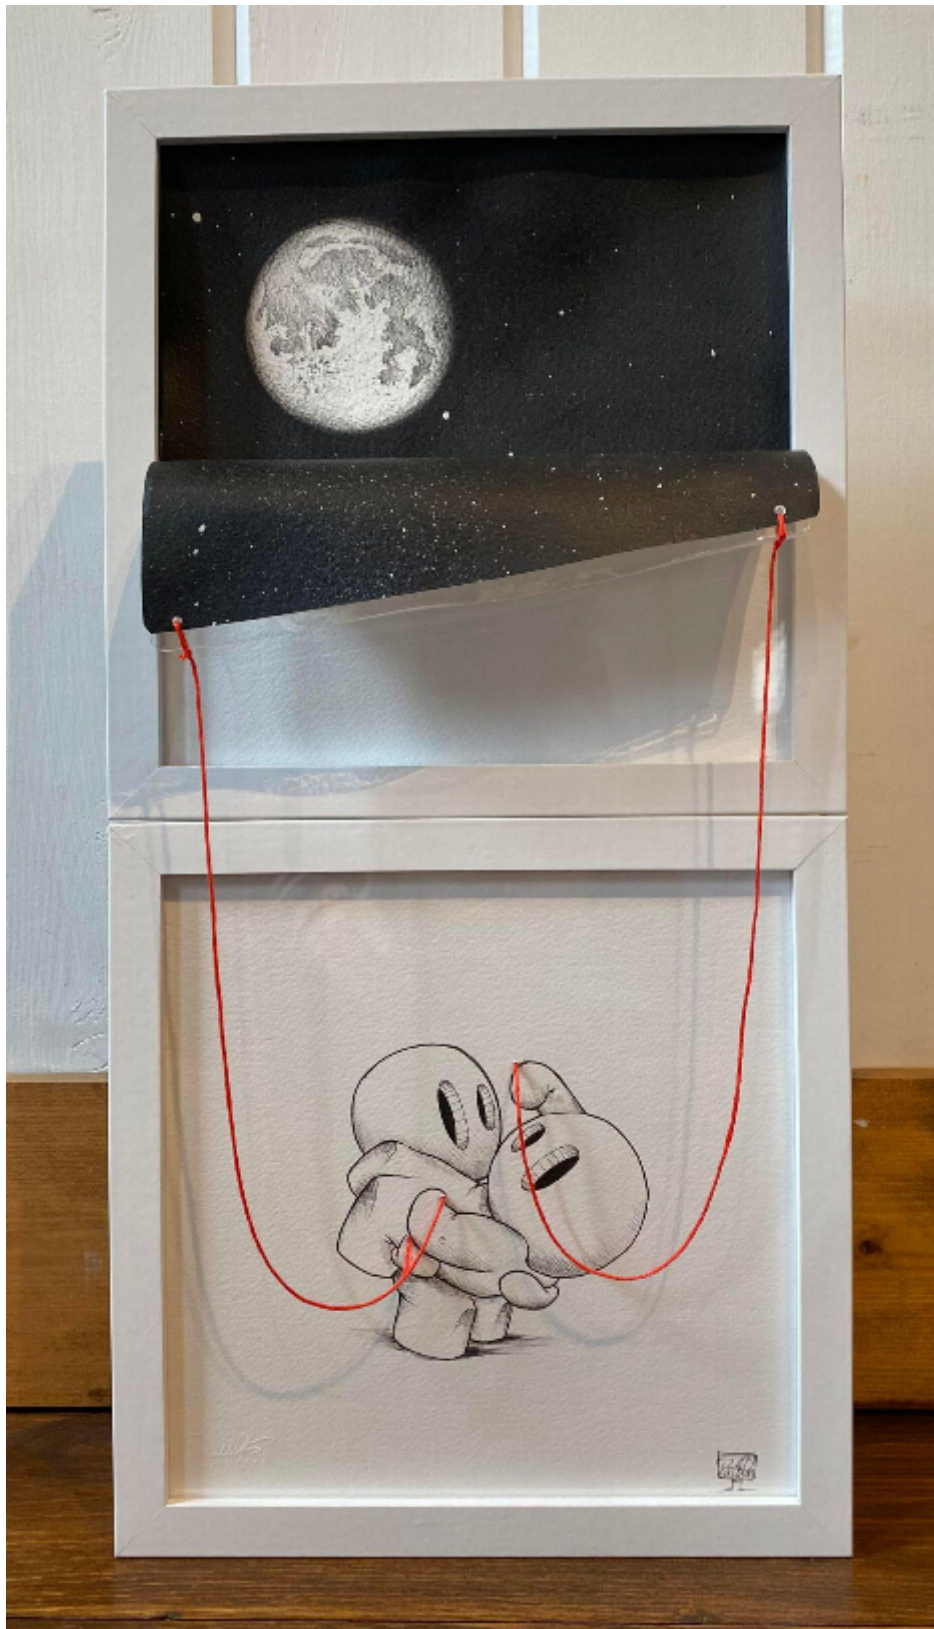

# artéria

## Double lightbox carry red string

Damilola Odusote

CA\$1,385 + TAX

REF: 19115

Height: 50.78 cm (20")

Width: 25.39 cm (10")

Depth: 8.89 cm (3.5")