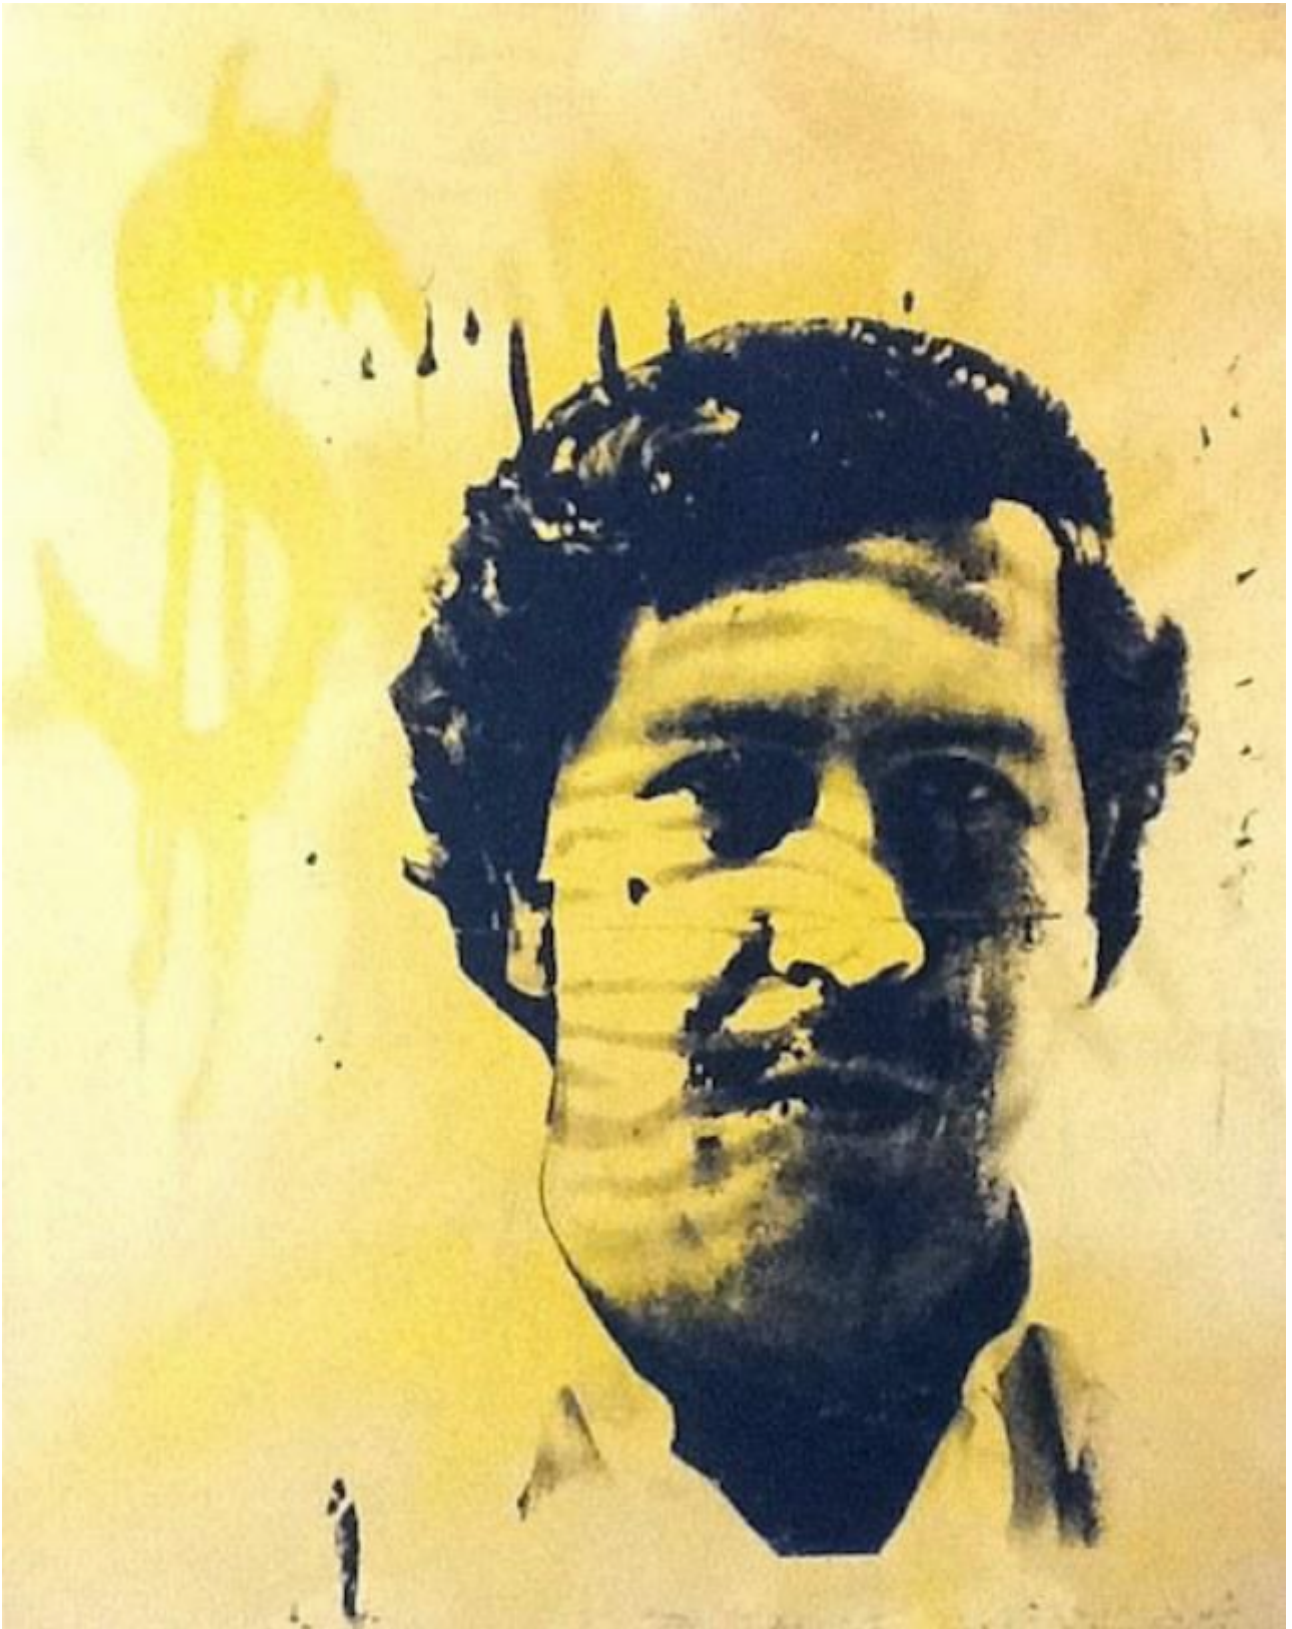

artéria

Gold Pablo

Christian Dorey

Sold

REF: 11398

Height: 76.5 cm (30.1")

Width: 61 cm (24")

DESCRIPTION