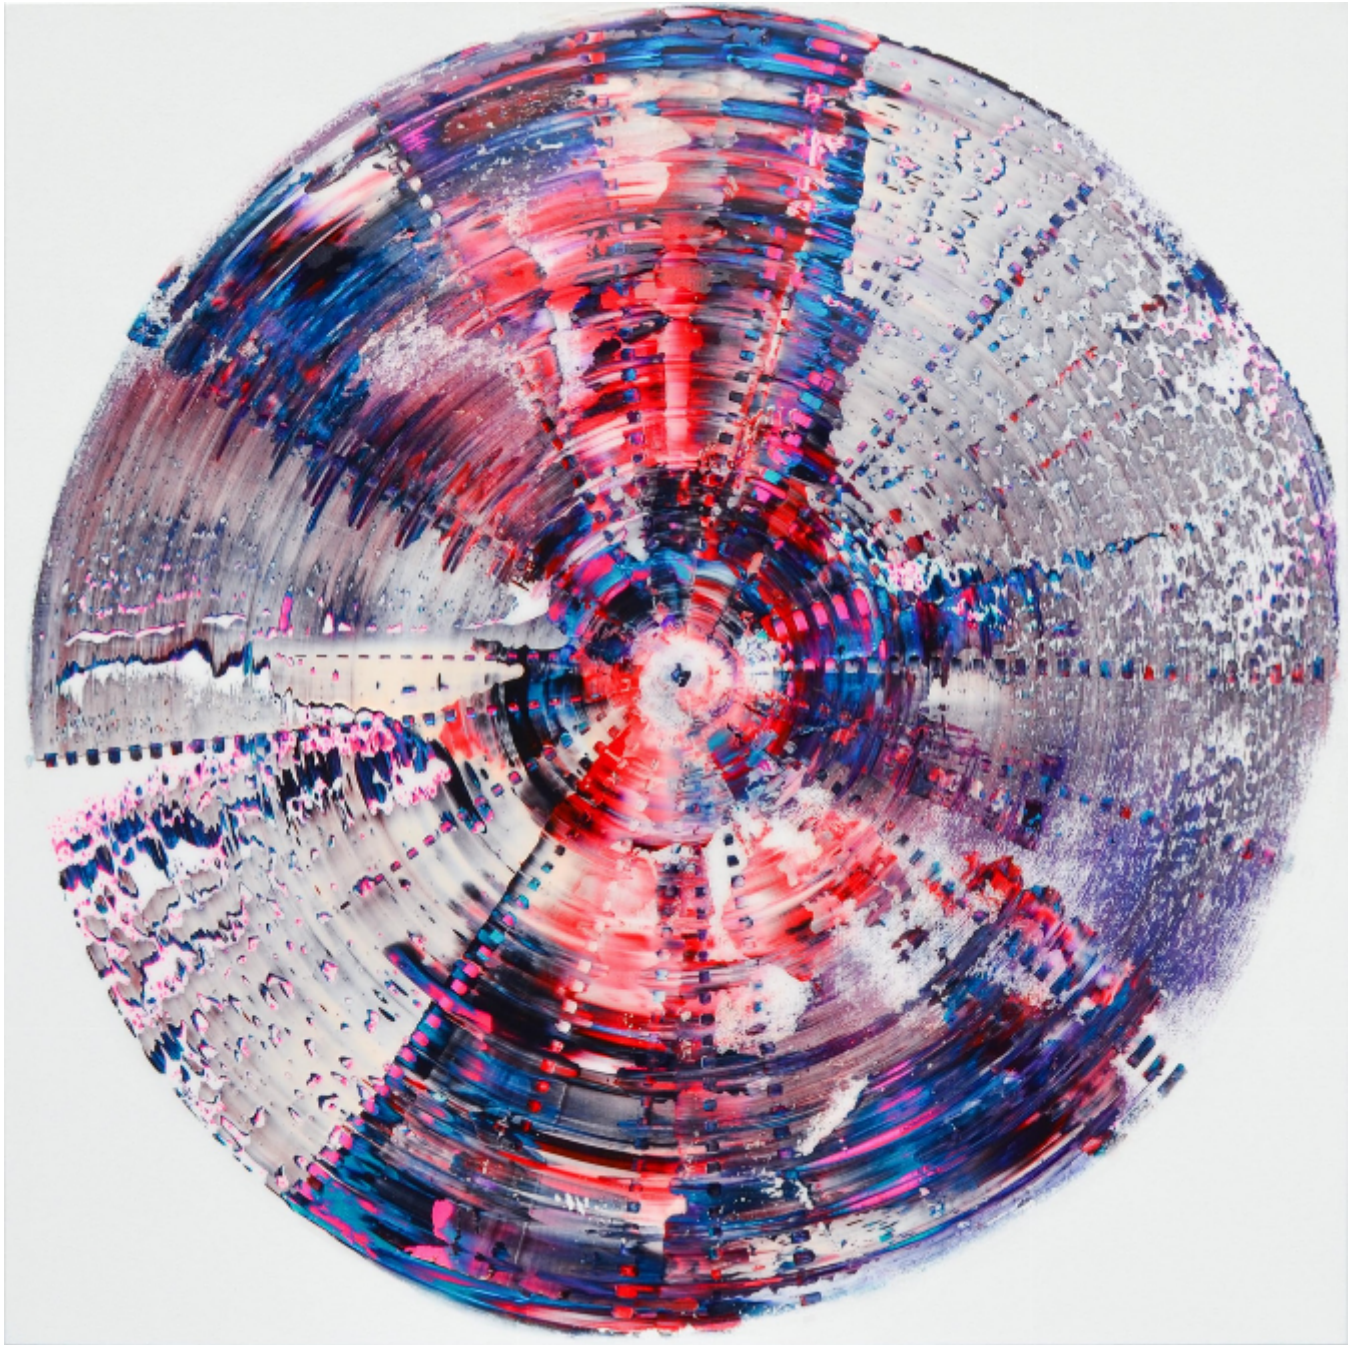

# artéria

Time

Isabelle Beaubien

CA\$3,800 + TAX

REF: 19647

Height: 121.87 cm (48")

Width: 121.87 cm (48")

## DESCRIPTION

---