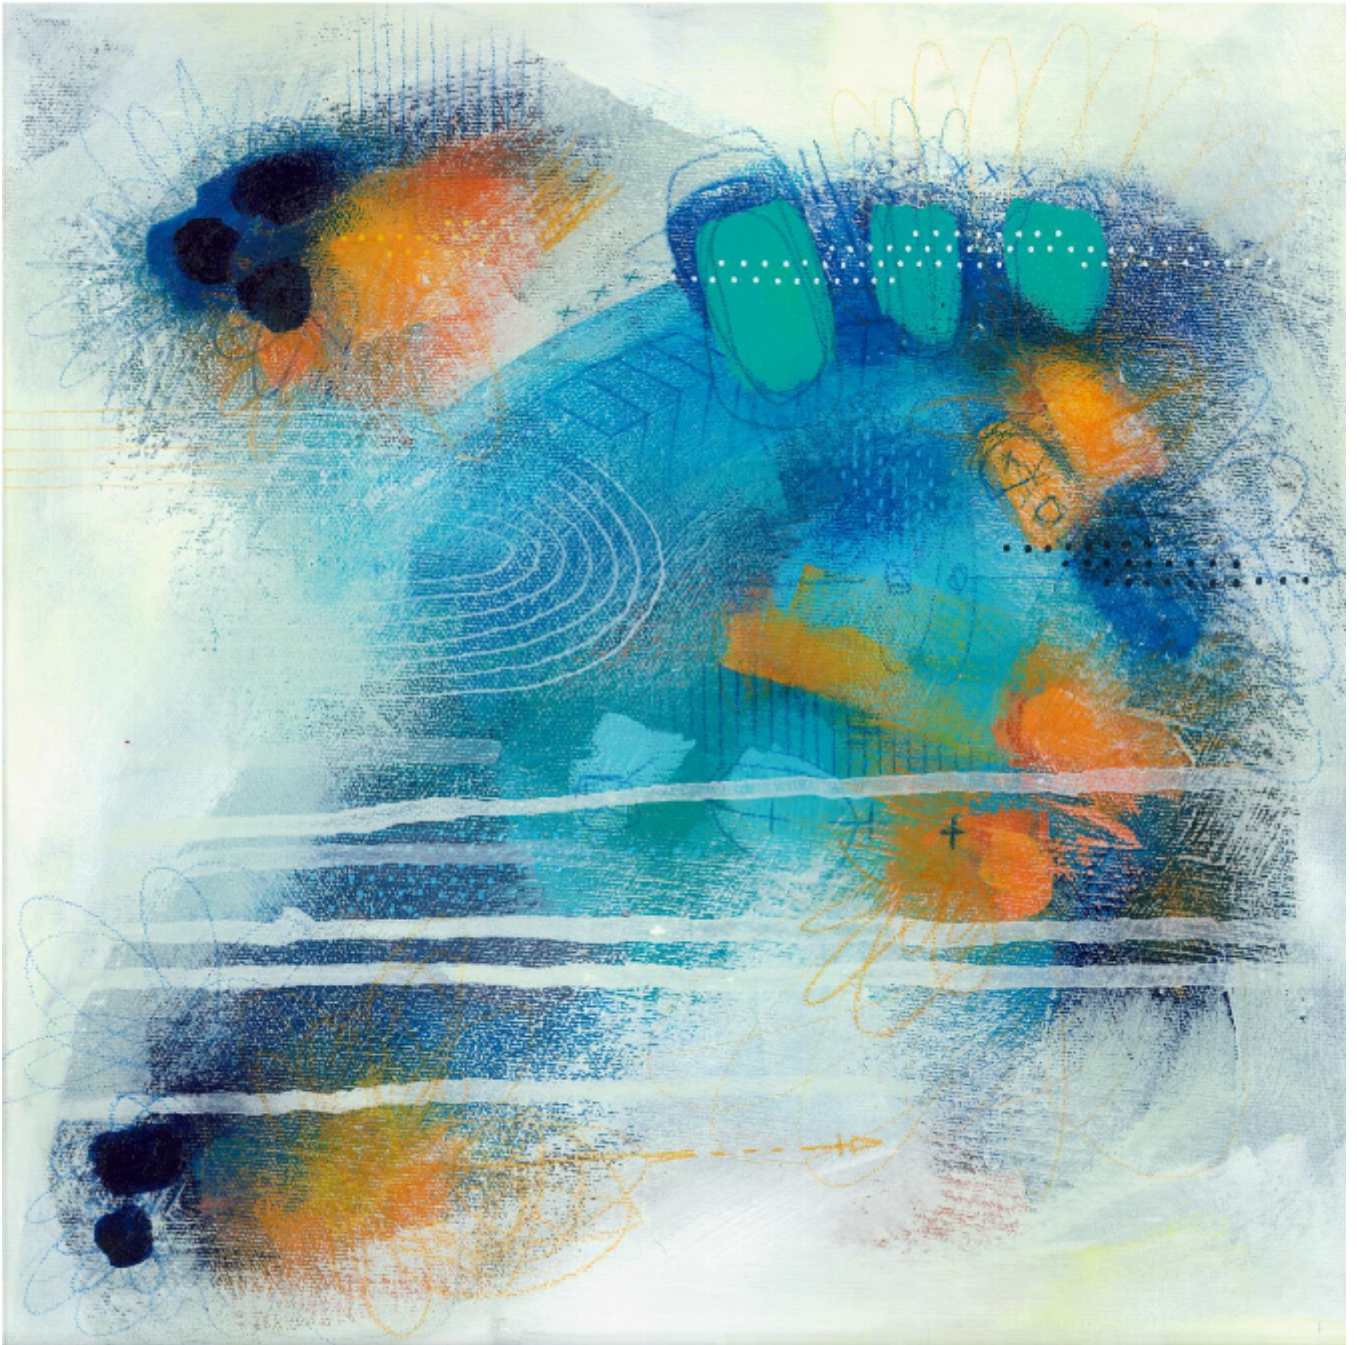

artéria

Rainbow Dreams Blue

Marie-Ève Lachance

CA\$330 + TAX

REF: 19697

Height: 30.47 cm (12")

Width: 30.47 cm (12")

## DESCRIPTION

---

Serie 6 artworks on 12" X 12"