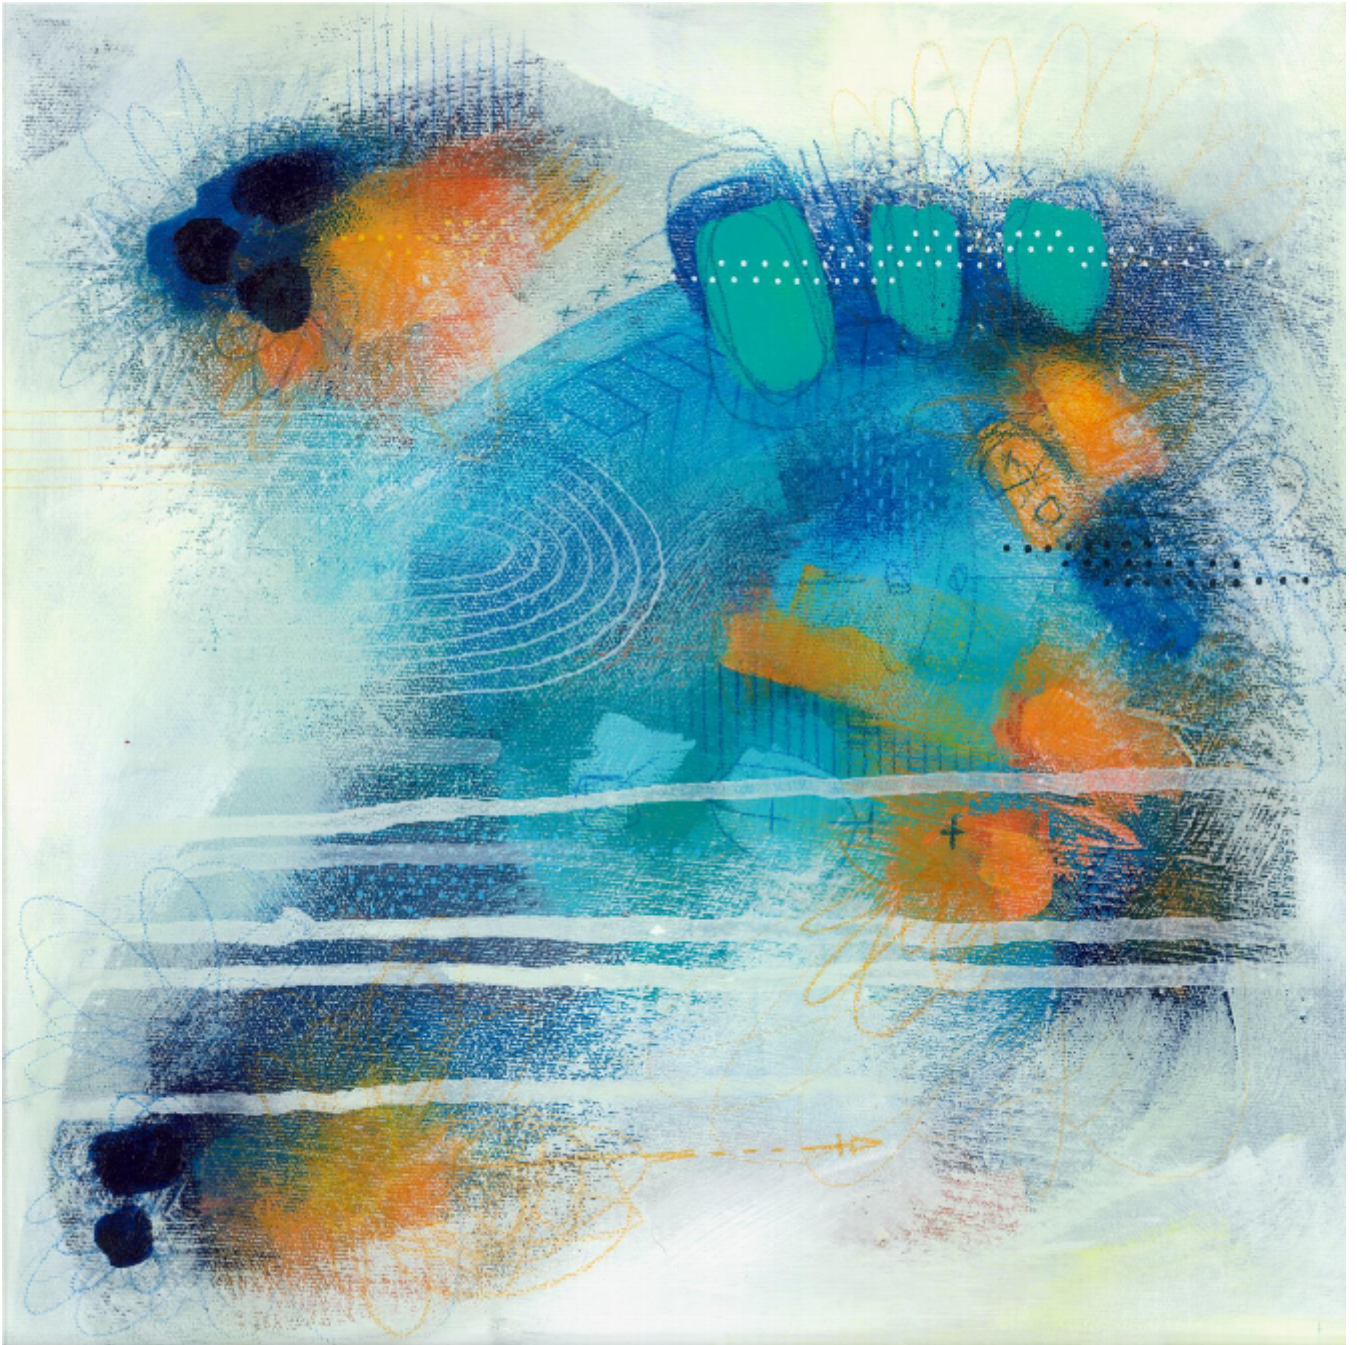

artéria

Rainbow Dreams Blue

Marie-Ève Lachance

CA\$330 + TAX

REF: 19697

Height: 30.47 cm (12")

Width: 30.47 cm (12")

DESCRIPTION

Serie 6 artworks on 12" X 12"