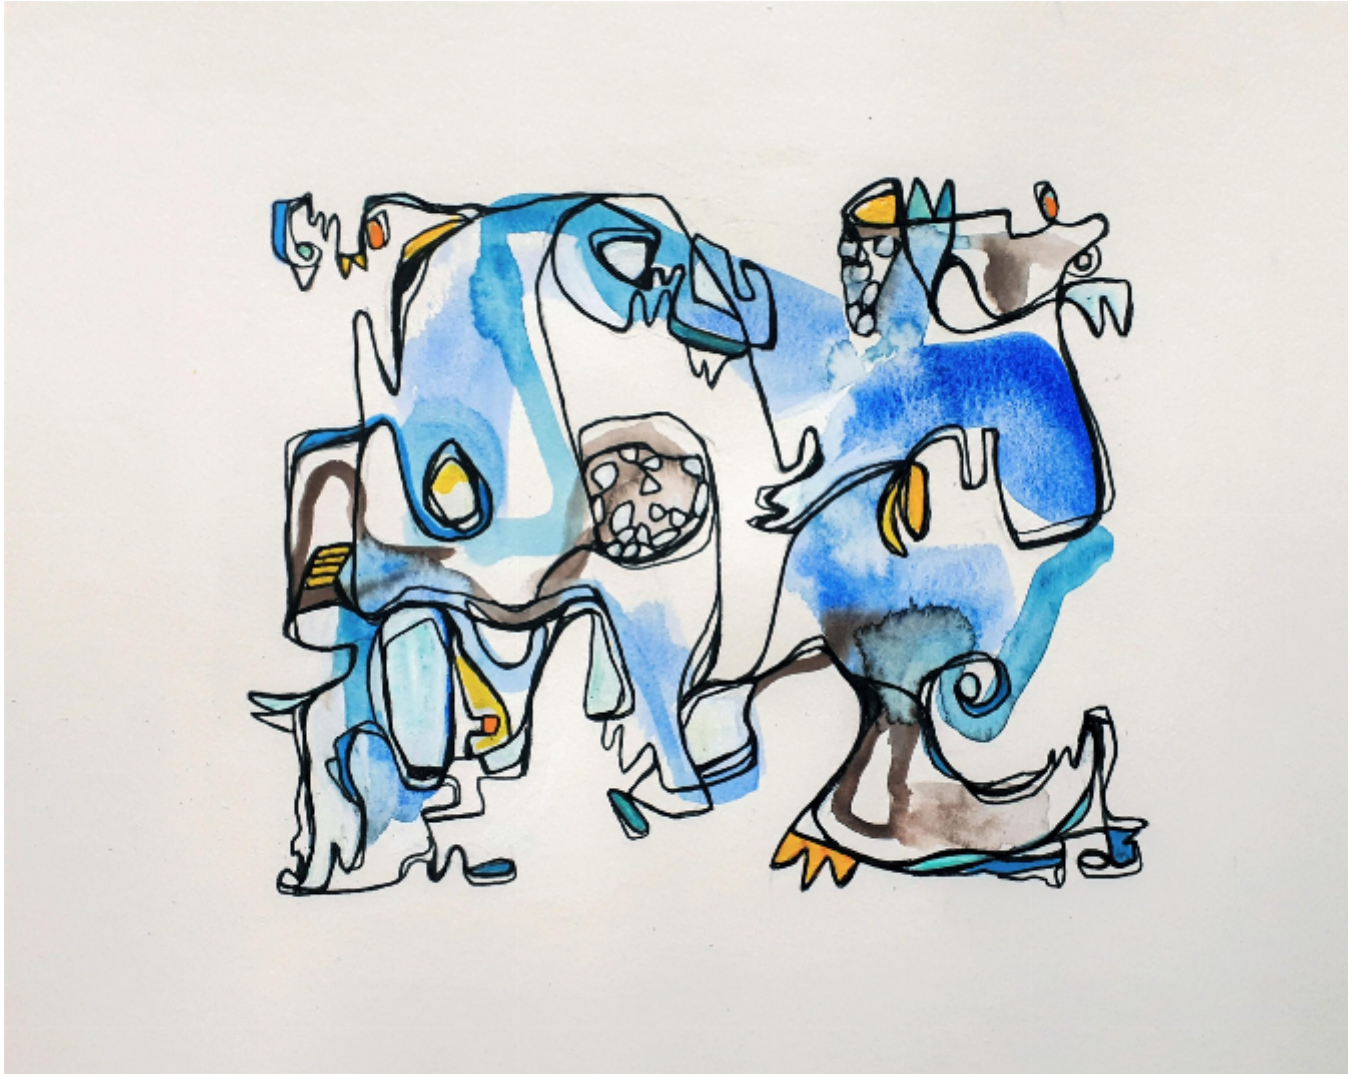

artéria

Petite fugue 19

Carole Arbic

CA\$175 + TAX

REF: 17089

Height: 22 cm (8.7")

Width: 27 cm (10.6")

DESCRIPTION

Watercolor and marker on paper, 2021