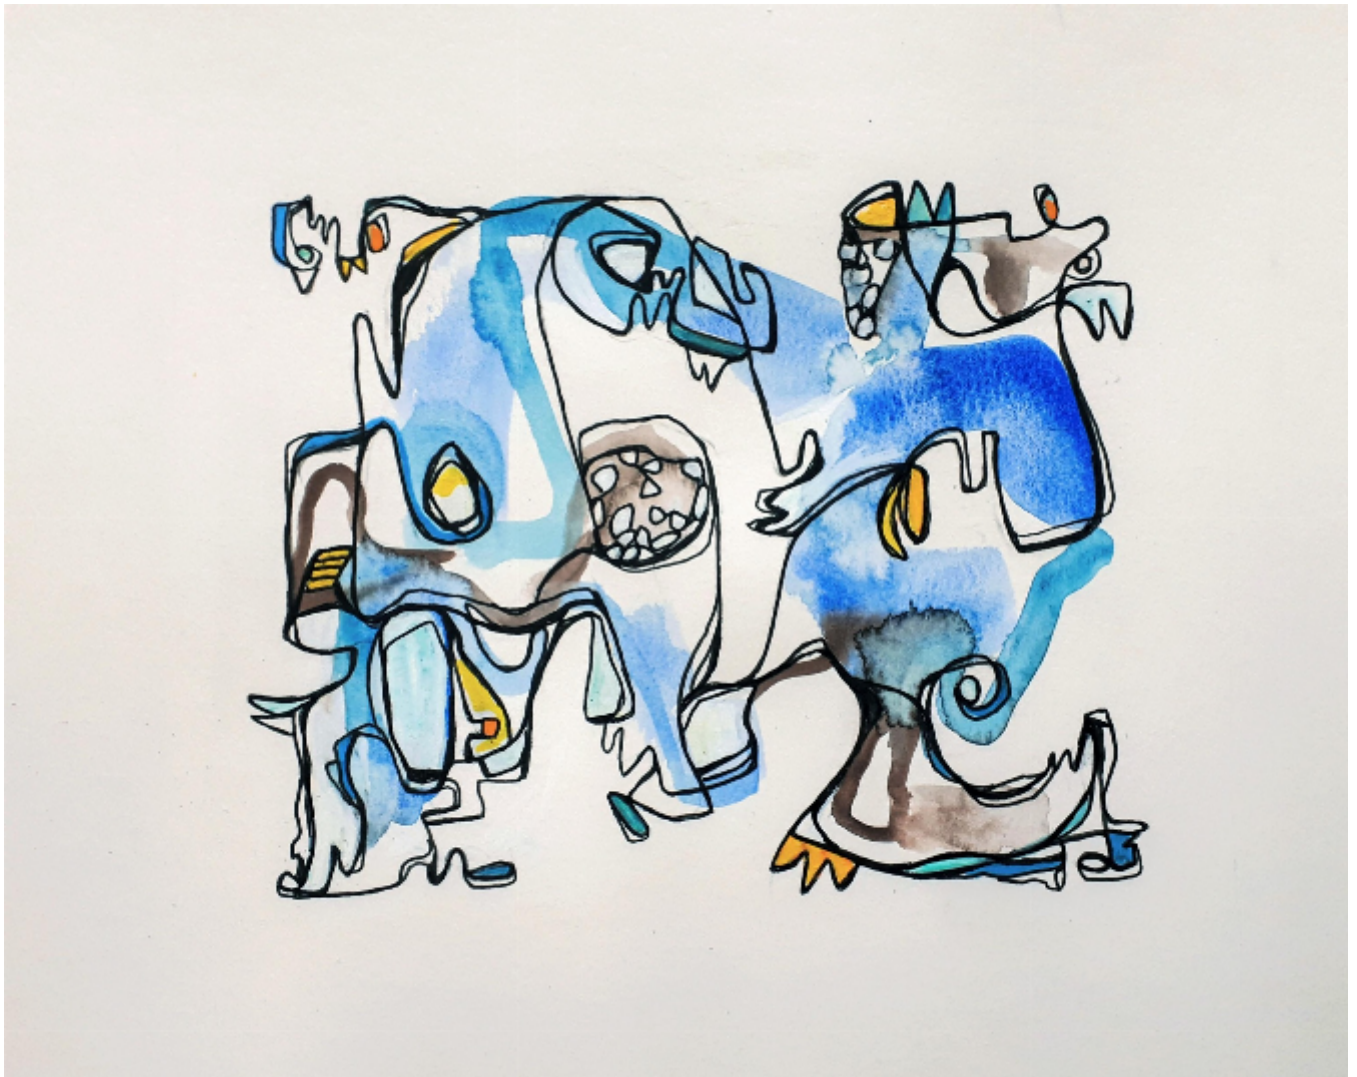

artéria

Petite fugue 19

Carole Arbic

CA\$175 + TAX

REF: 17089

Height: 22 cm (8.7")

Width: 27 cm (10.6")

## DESCRIPTION

---

Watercolor and marker on paper, 2021