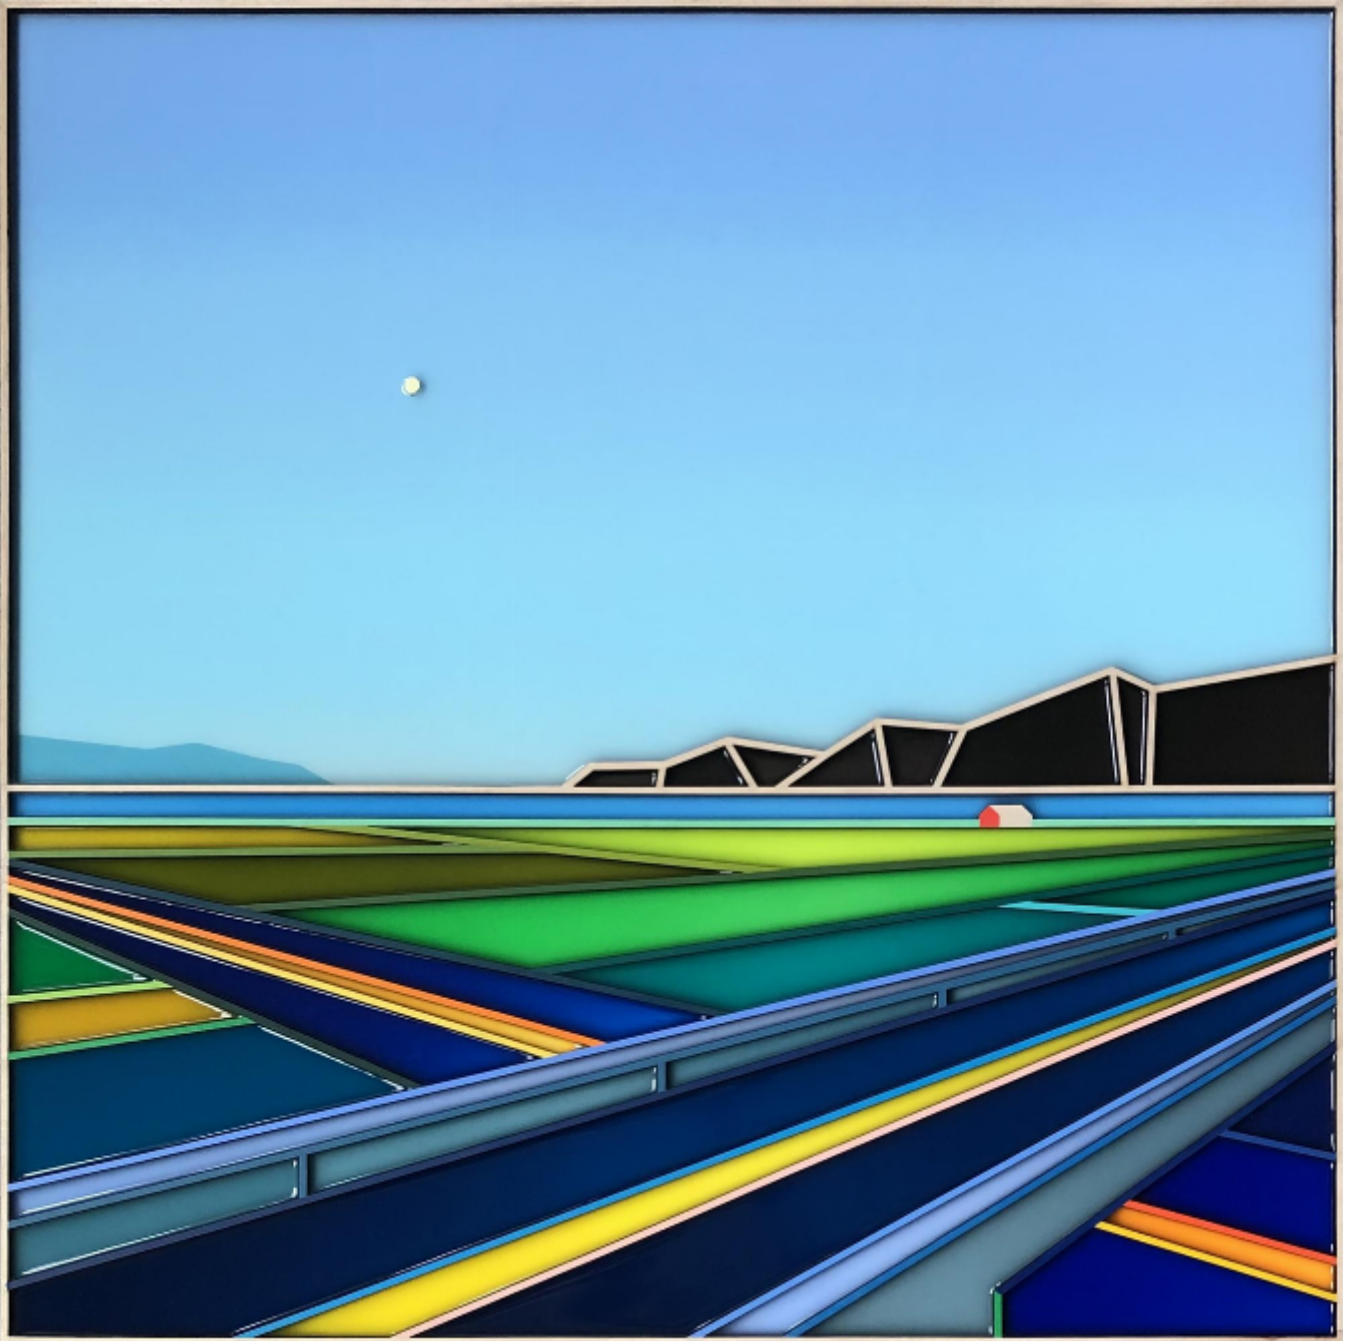

artéria

---

Overpass

Patrick Deziel

Sold

REF: 19350

Height: 60.94 cm (24")

Width: 60.94 cm (24")