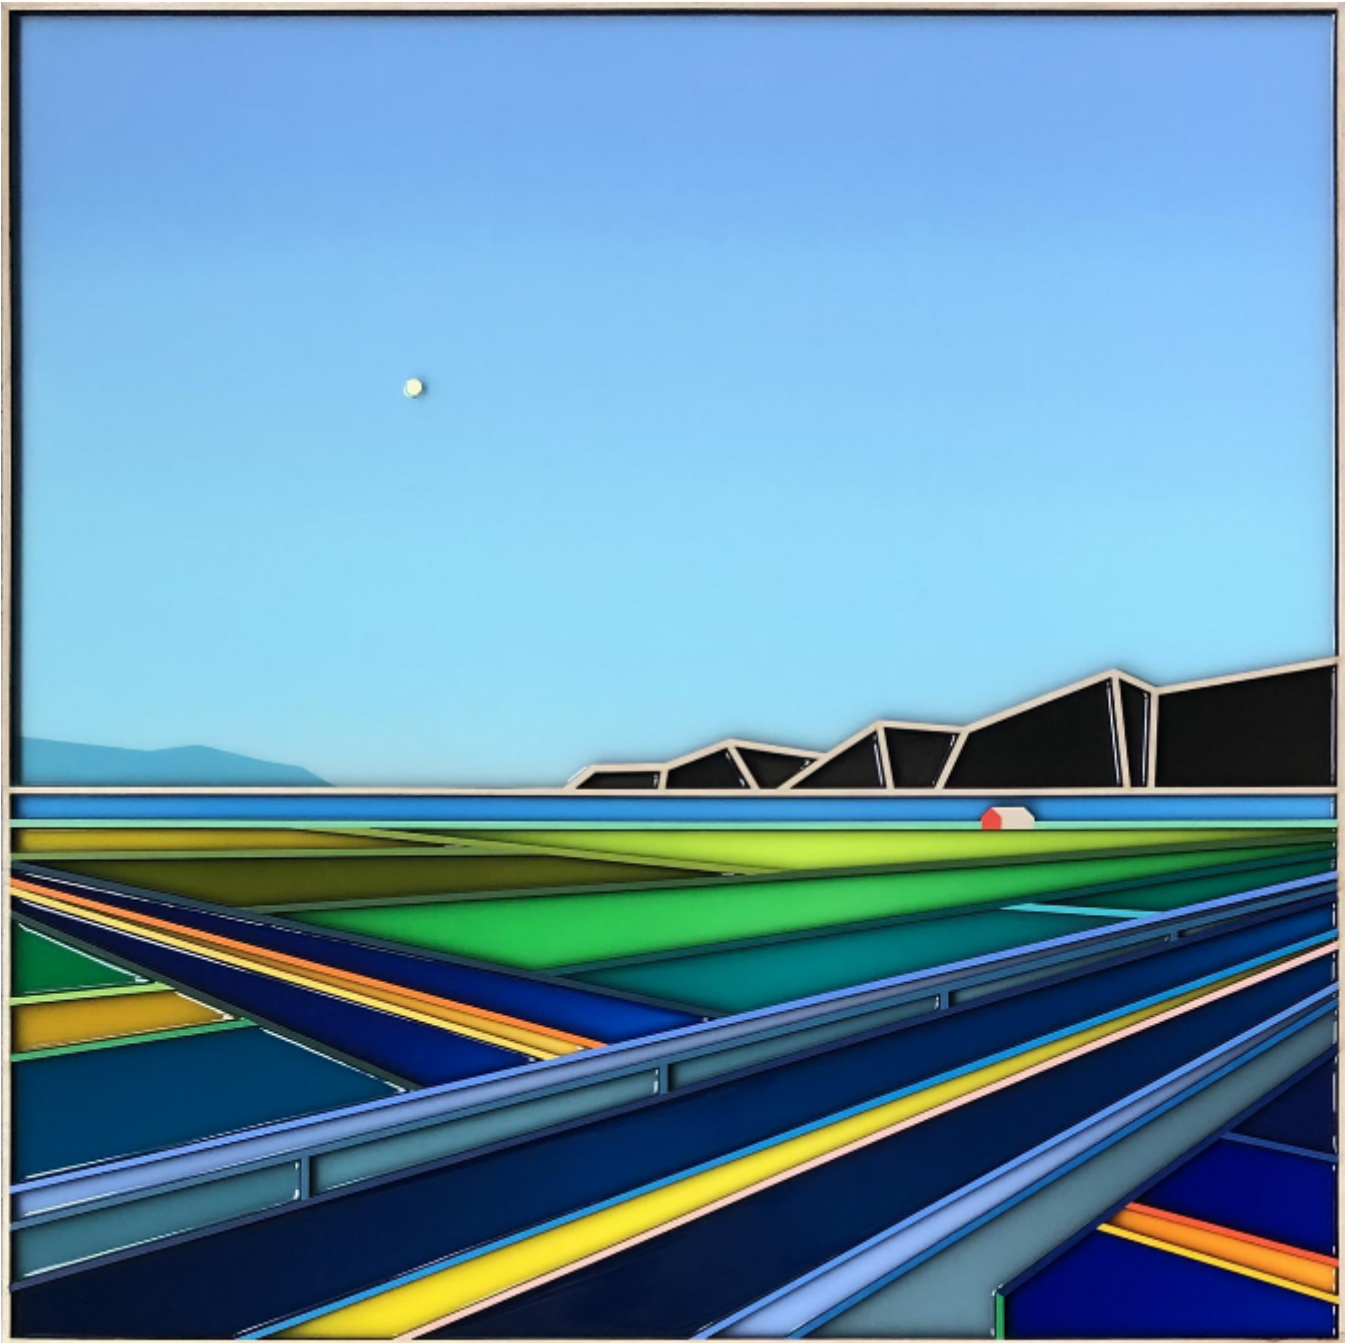

artéria

---

Overpass

Patrick Deziel

Sold

REF: 19350

Height: 60.94 cm (24")

Width: 60.94 cm (24")