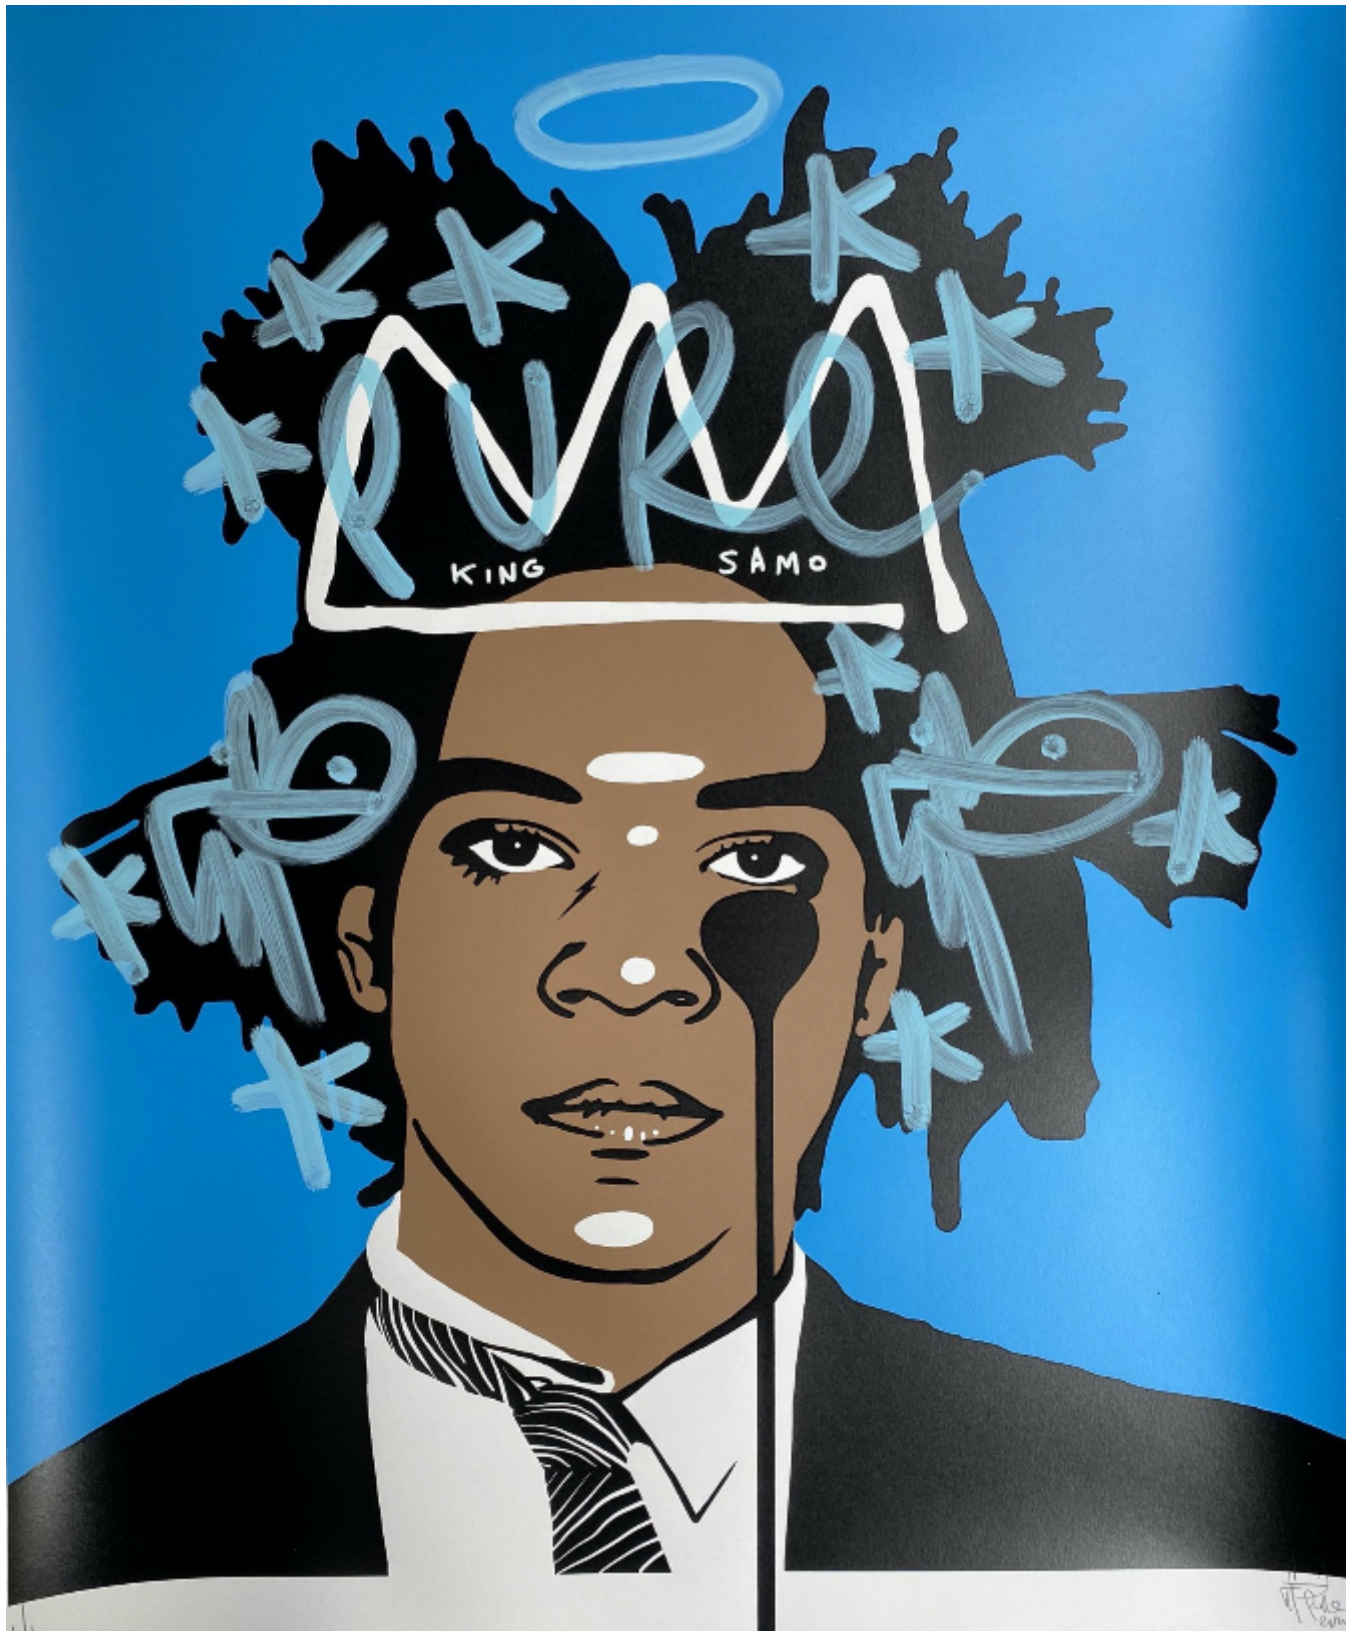

artéria

Handfinished King Samo

"Pure Evil"

CA\$1,115 + TAX

REF: 17672

Height: 85 cm (33.5")

Width: 70 cm (27.6")

DESCRIPTION