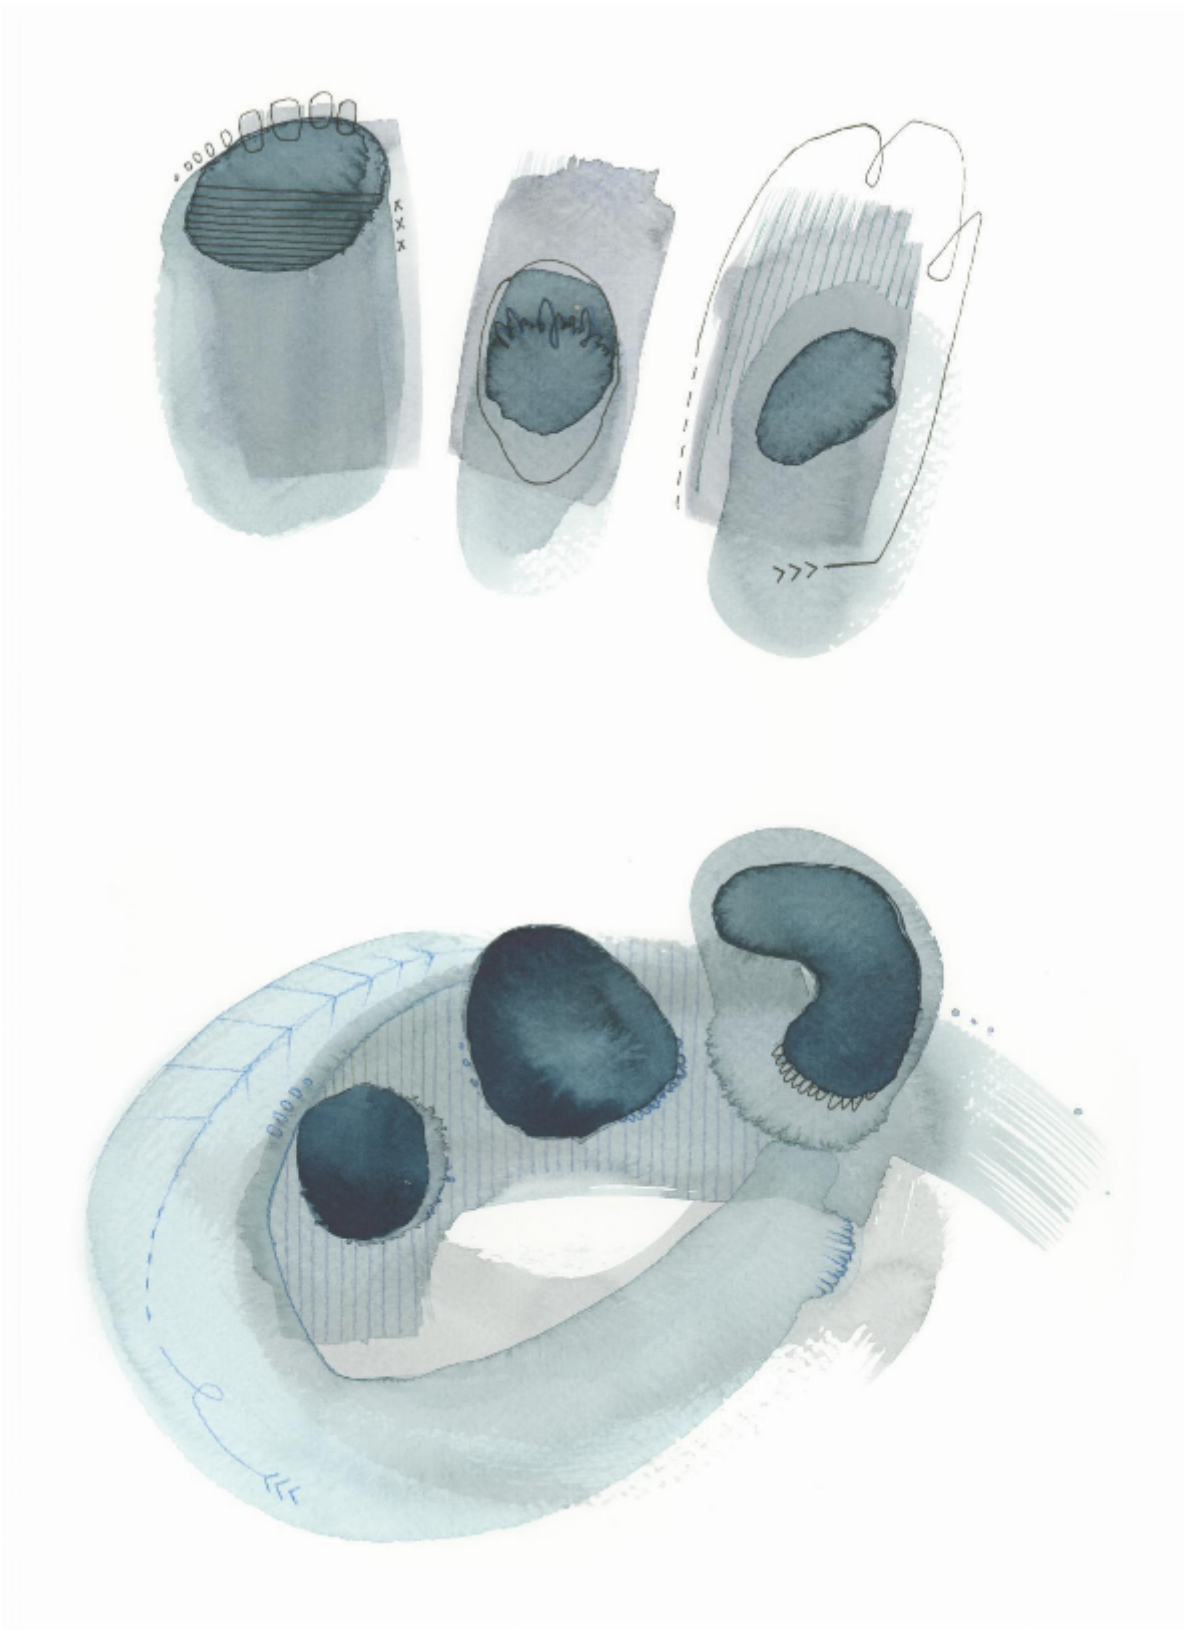

artéria

Abstraction no8

Renée Ève

CA\$210 + TAX

REF: 19717

Height: 27.93 cm (11")

Width: 35.55 cm (14")

DESCRIPTION

Watercolor framed 2024