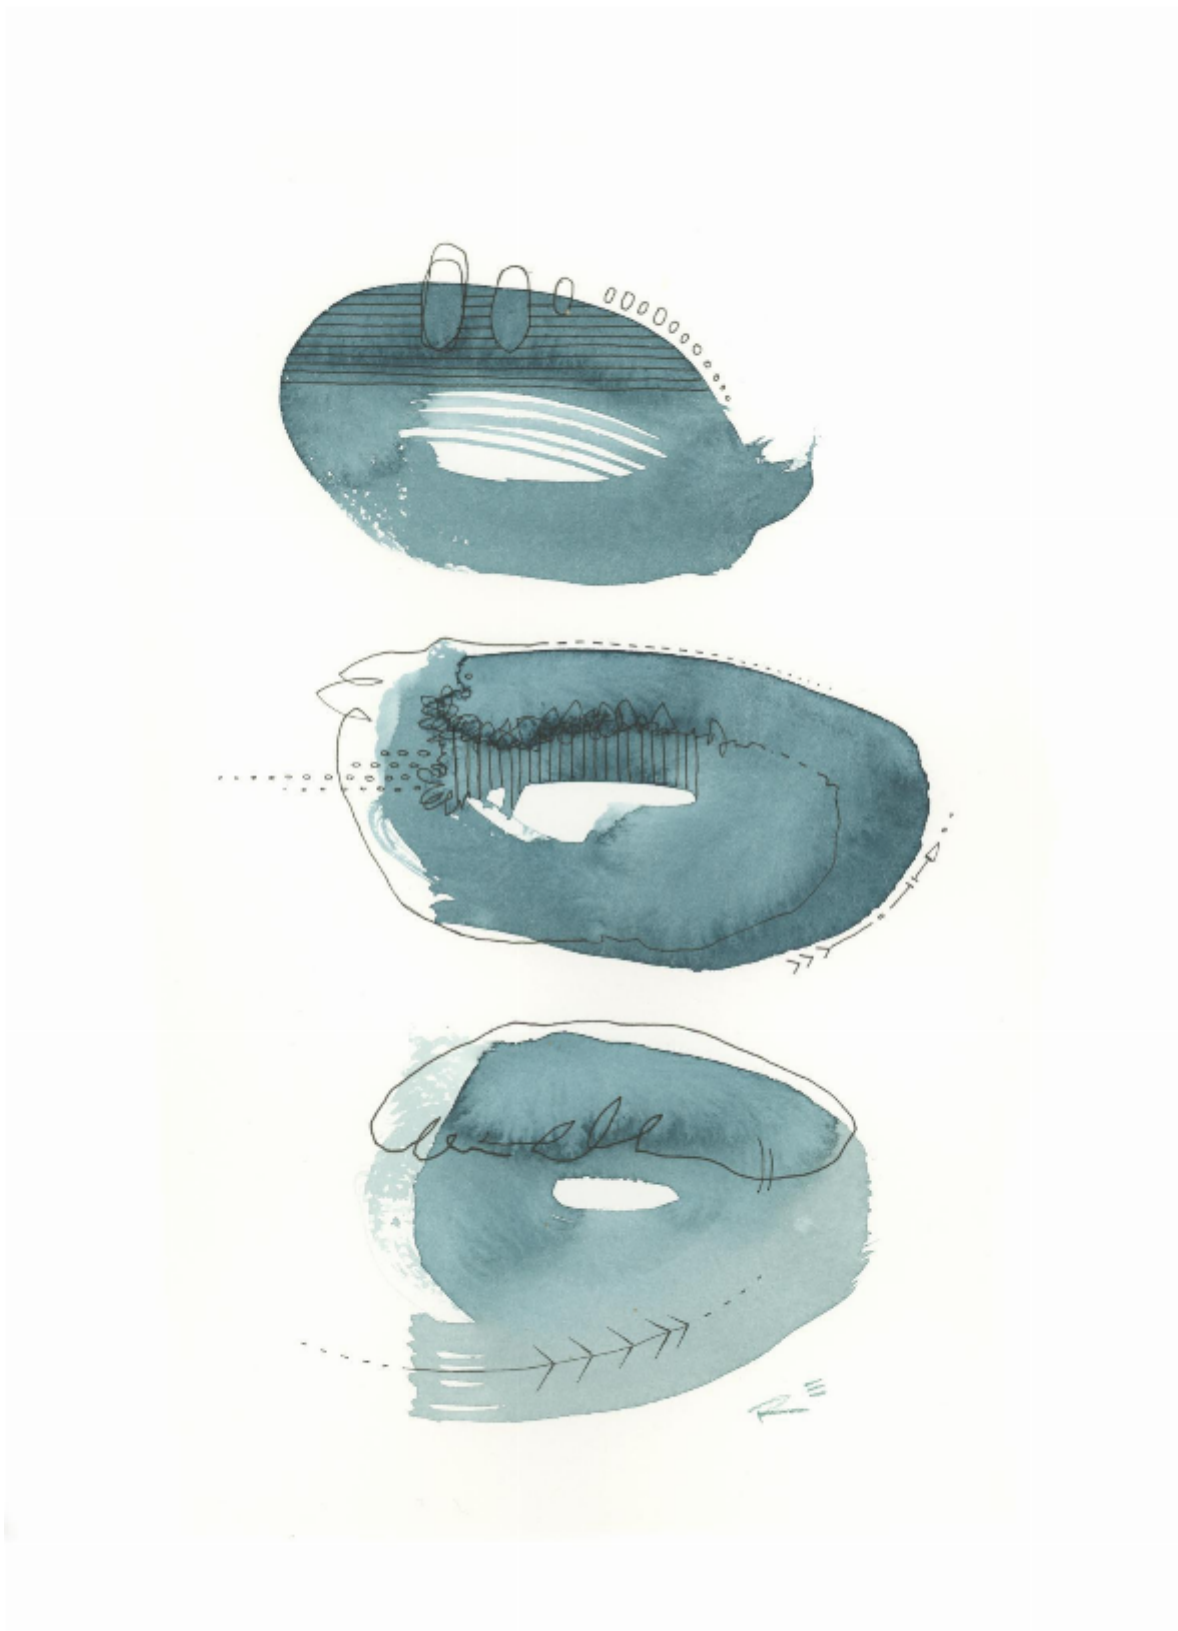

artéria

Abstraction no7

Renée Ève

CA\$210 + TAX

REF: 19715

Height: 27.93 cm (11")

Width: 35.55 cm (14")

DESCRIPTION

Watercolor framed 2024