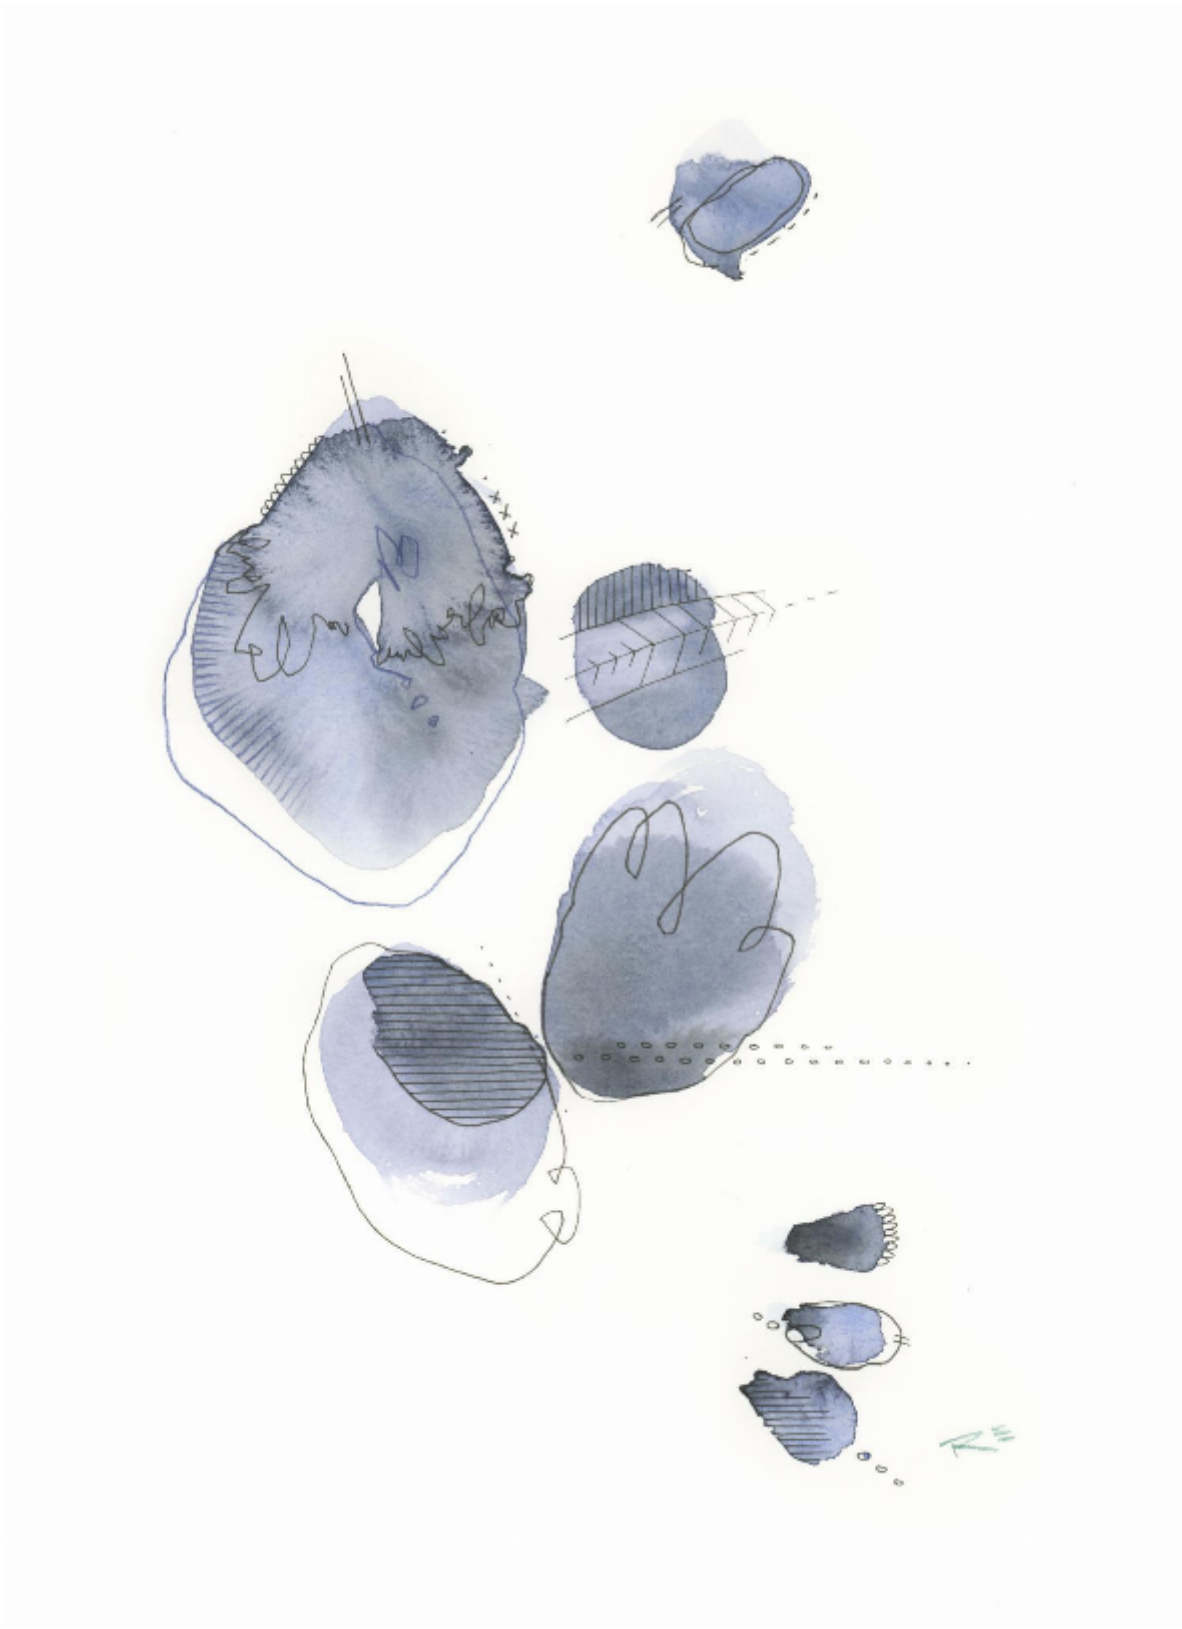

artéria

Abstraction no3

Renée Ève

CA\$210 + TAX

REF: 19711

Height: 27.93 cm (11")

Width: 35.55 cm (14")

DESCRIPTION

Watercolor framed 2024