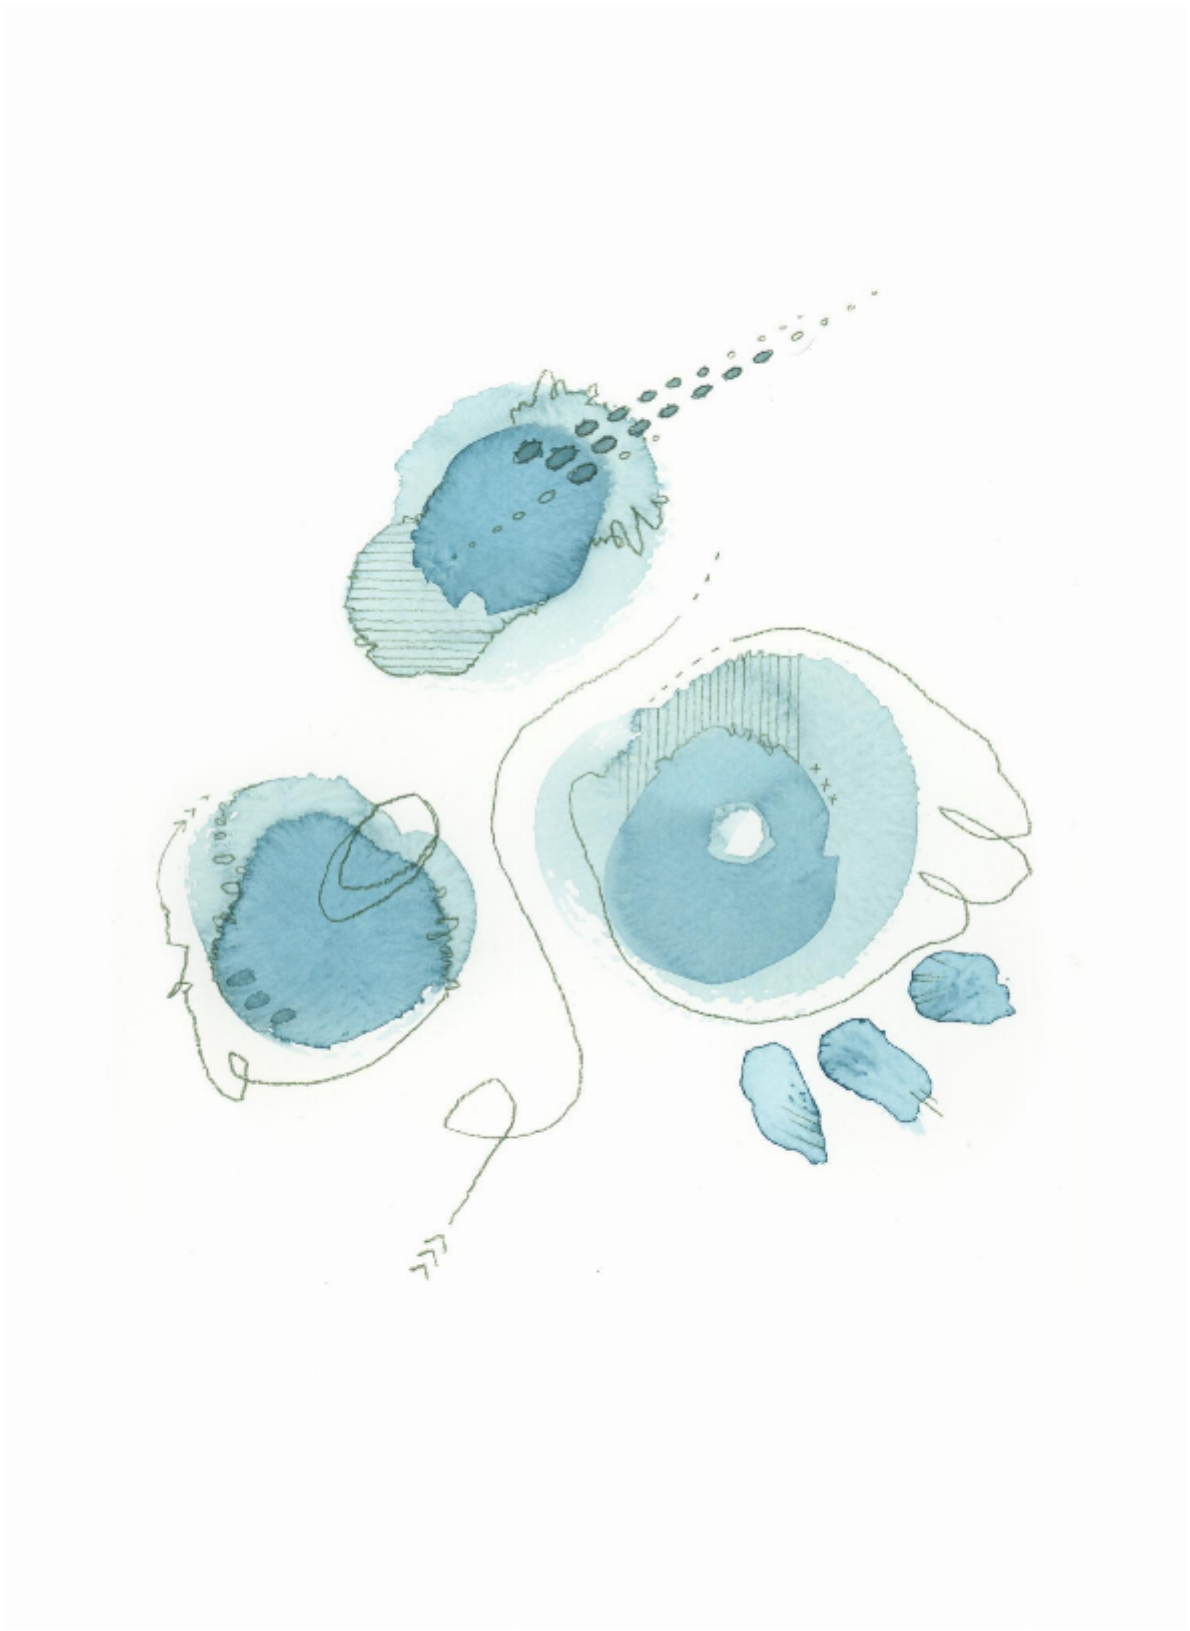

artéria

Abstraction no12

Renée Ève

CA\$210 + TAX

REF: 19721

Height: 27.93 cm (11")

Width: 35.55 cm (14")

DESCRIPTION

Watercolor framed 2024