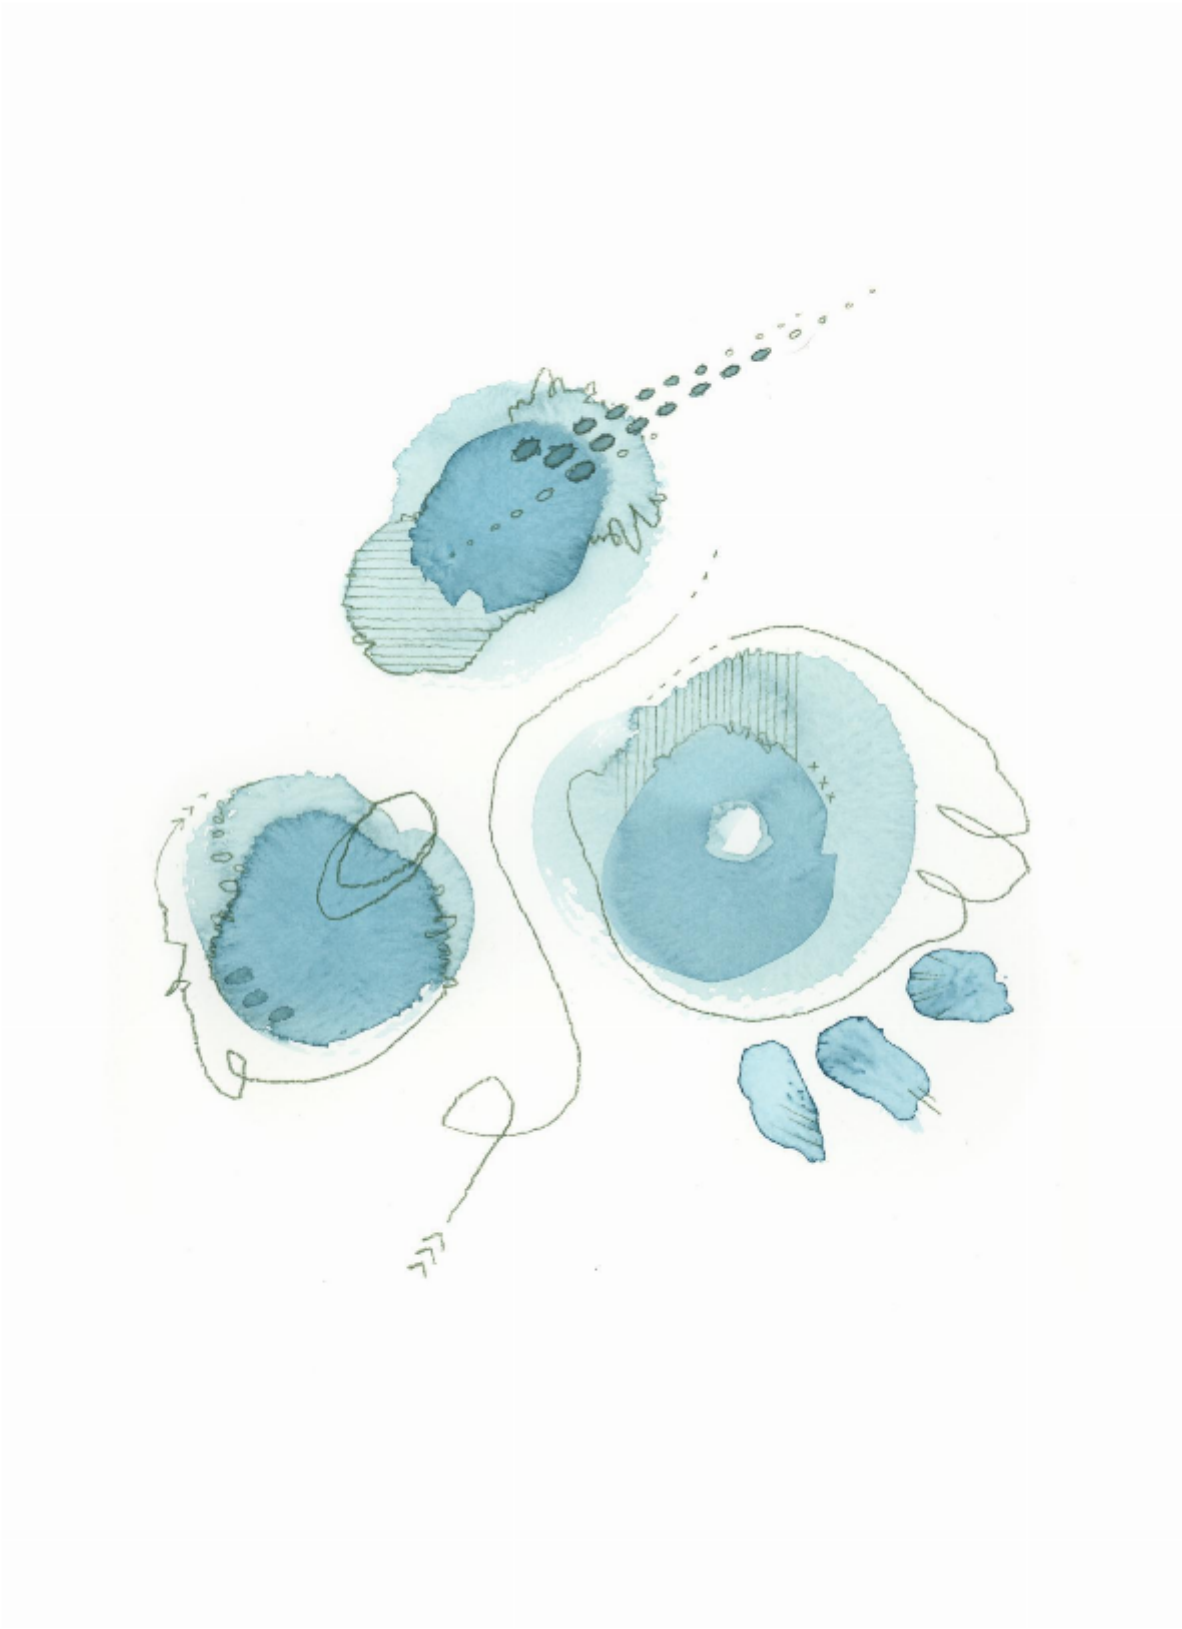

artéria

Abstraction no12

Renée Ève

CA\$210 + TAX

REF: 19721

Height: 27.93 cm (11")

Width: 35.55 cm (14")

DESCRIPTION

Watercolor framed 2024