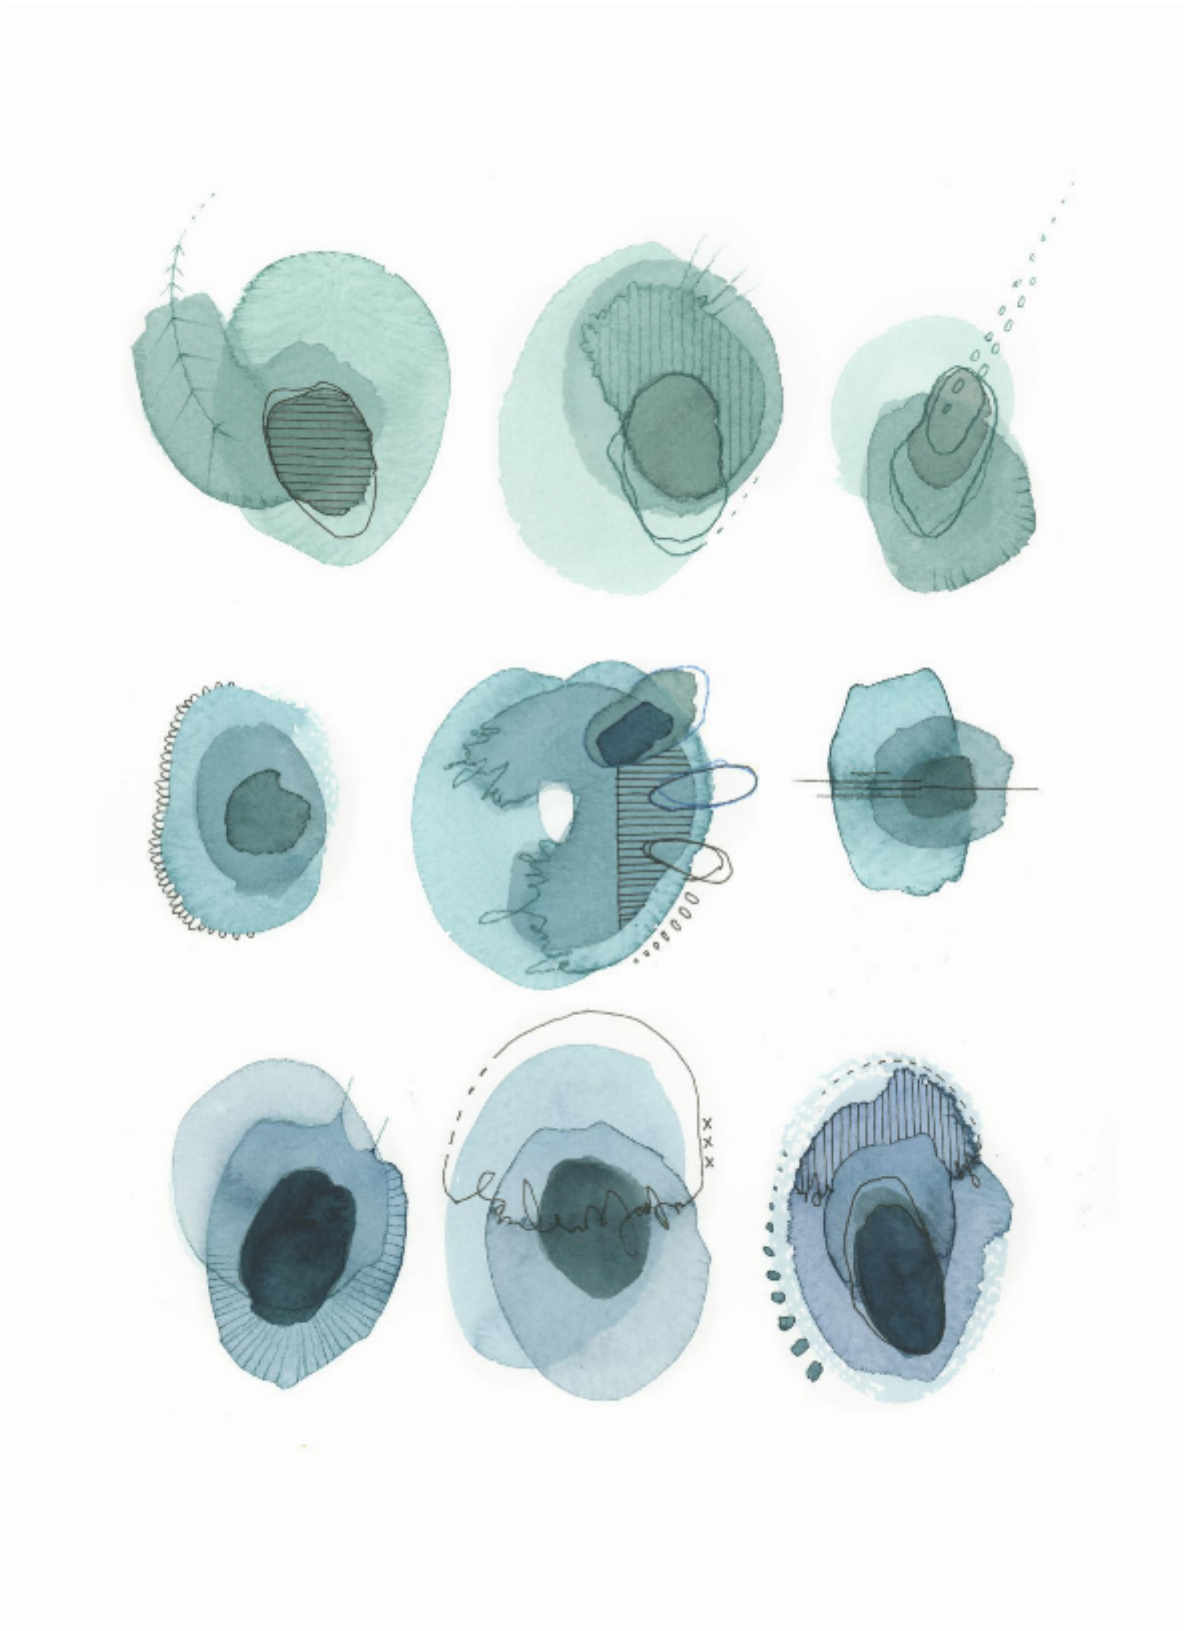

artéria

Abstraction #9

Renée Ève

CA\$210 + TAX

REF: 19718

Height: 27.93 cm (11")

Width: 35.55 cm (14")

## DESCRIPTION

---

Watercolor framed 2024