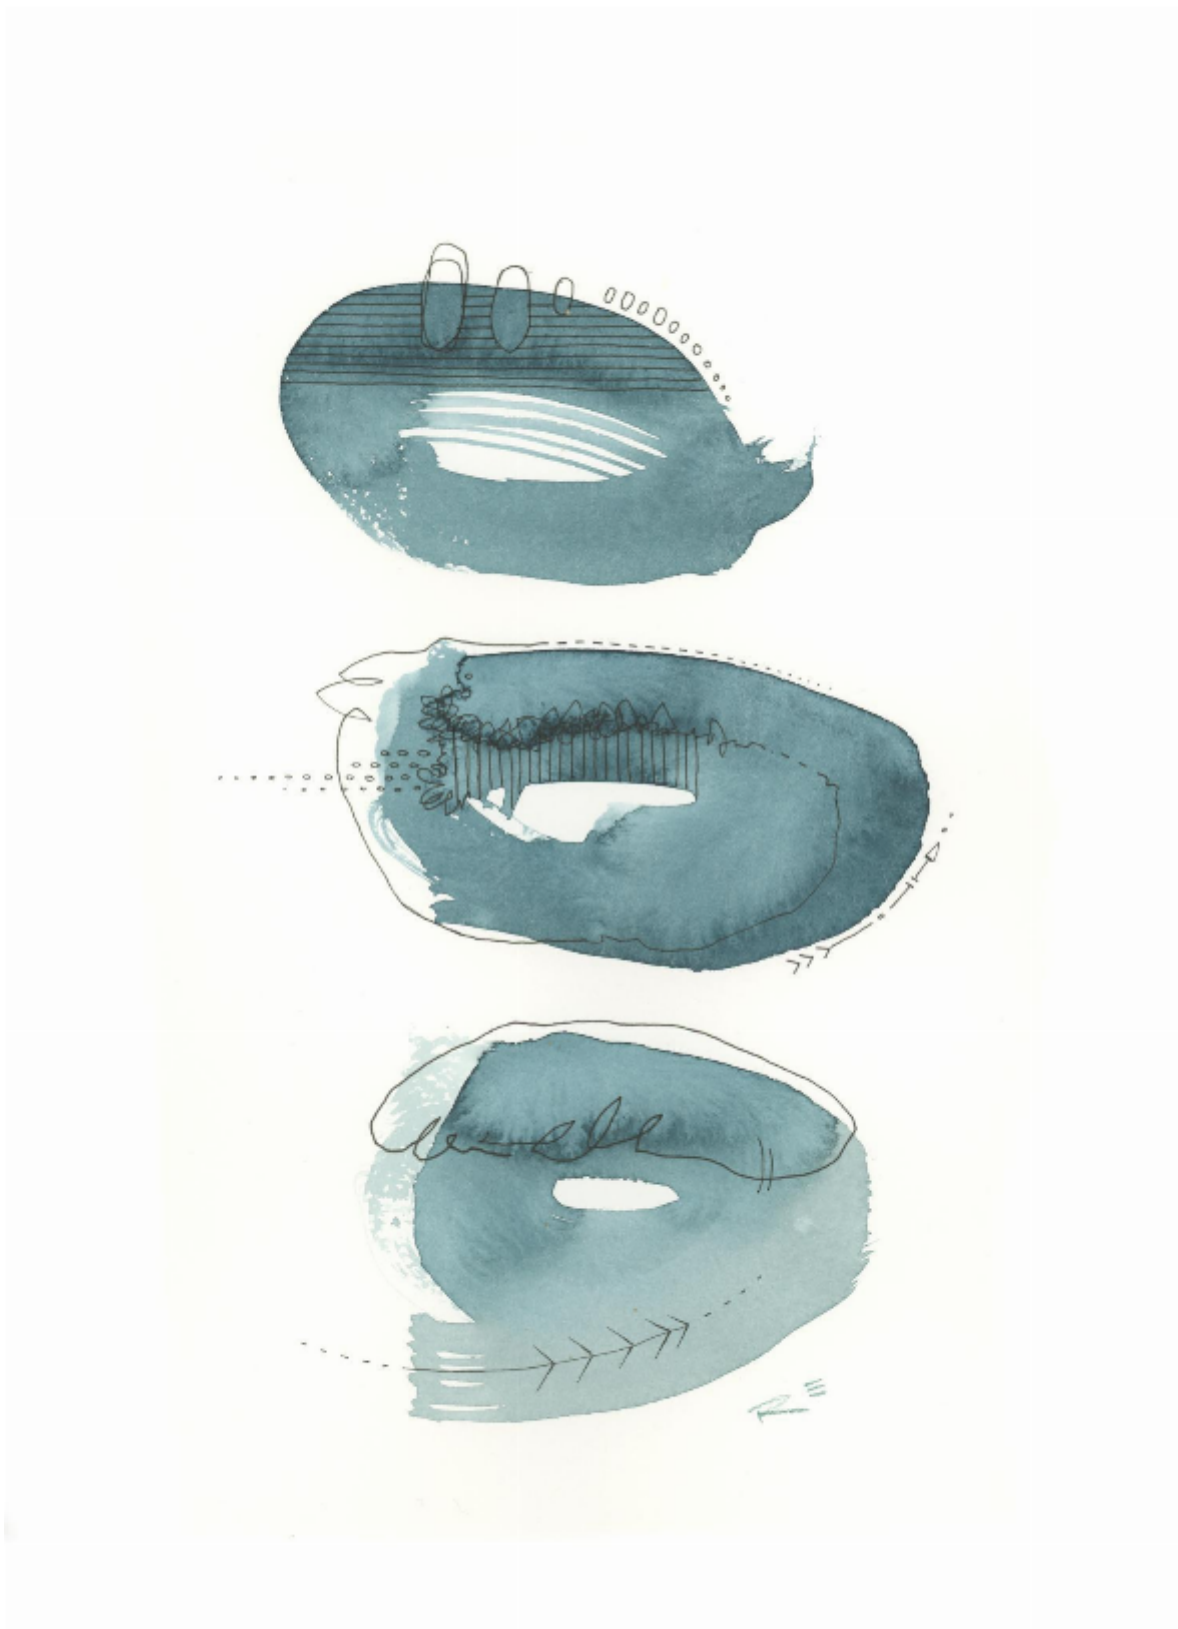

artéria

Abstraction #7

Renée Ève

CA\$210 + TAX

REF: 19715

Height: 27.93 cm (11")

Width: 35.55 cm (14")

DESCRIPTION

Watercolor framed 2024