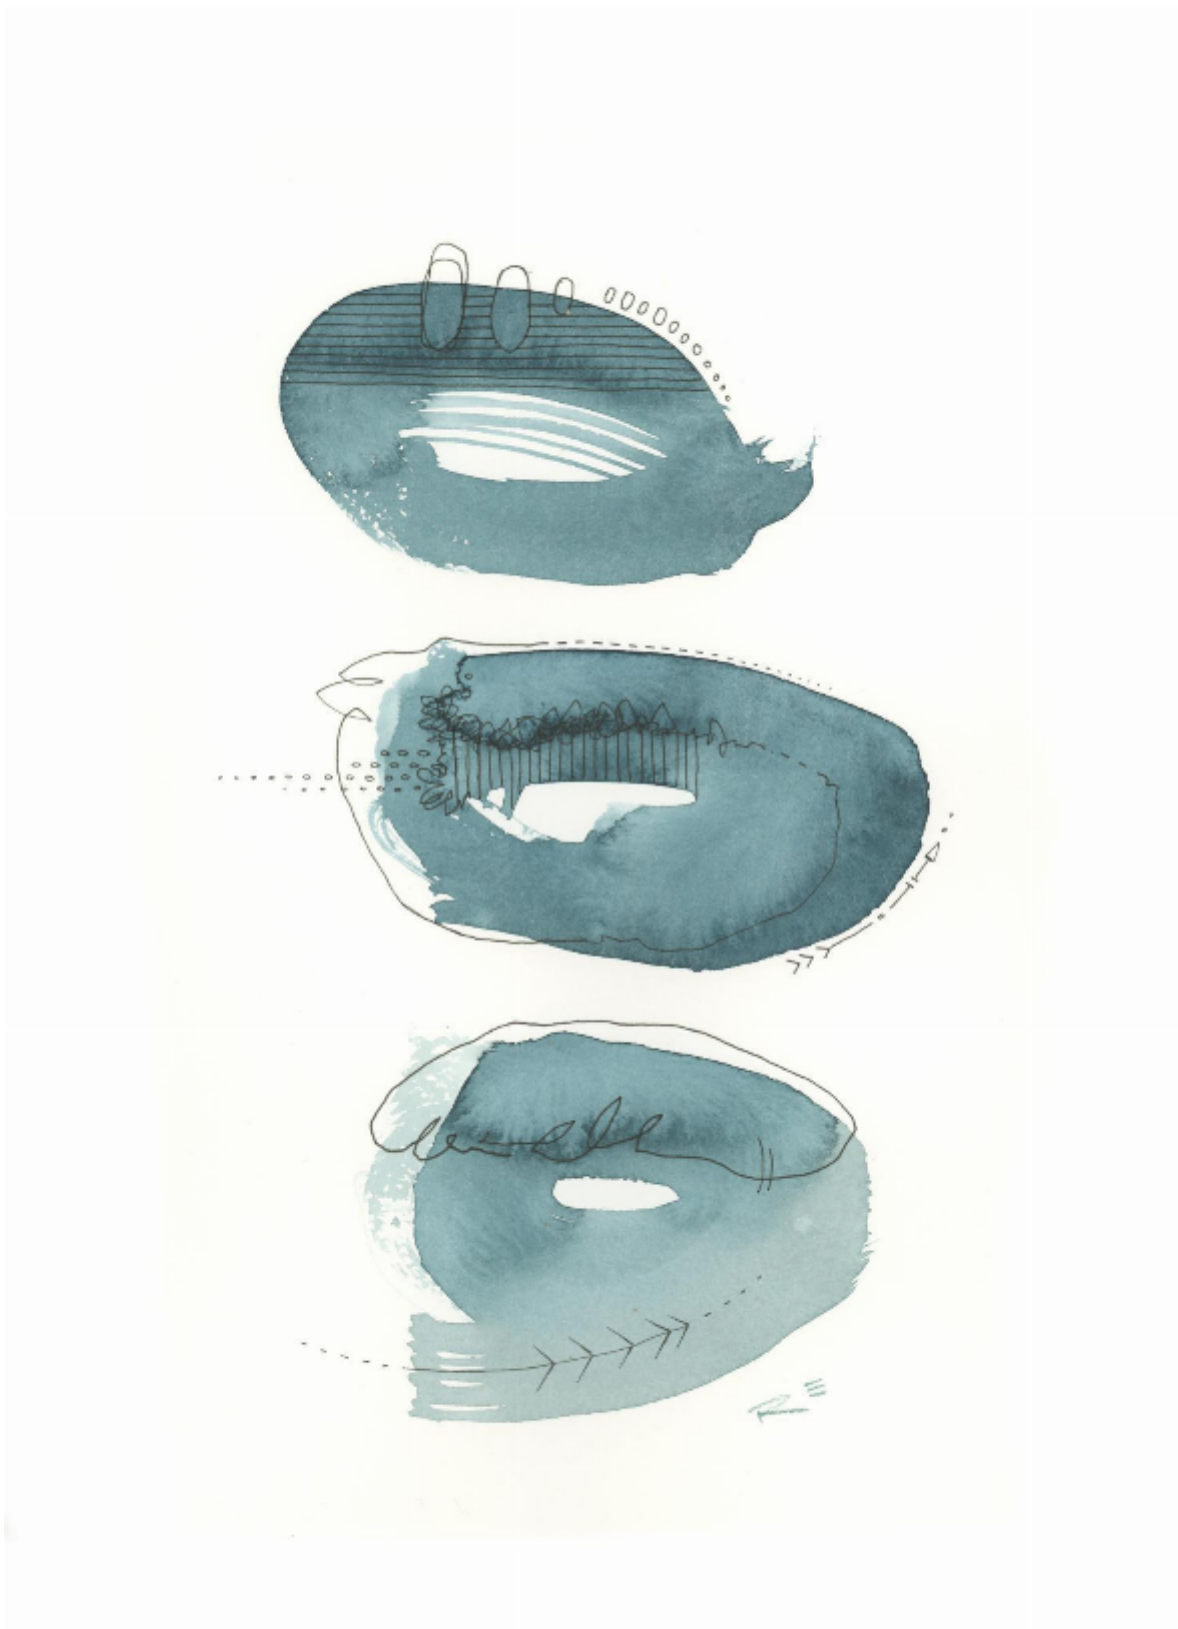

artéria

Abstraction #7

Renée Ève

CA\$210 + TAX

REF: 19715

Height: 27.93 cm (11")

Width: 35.55 cm (14")

## DESCRIPTION

---

Watercolor framed 2024