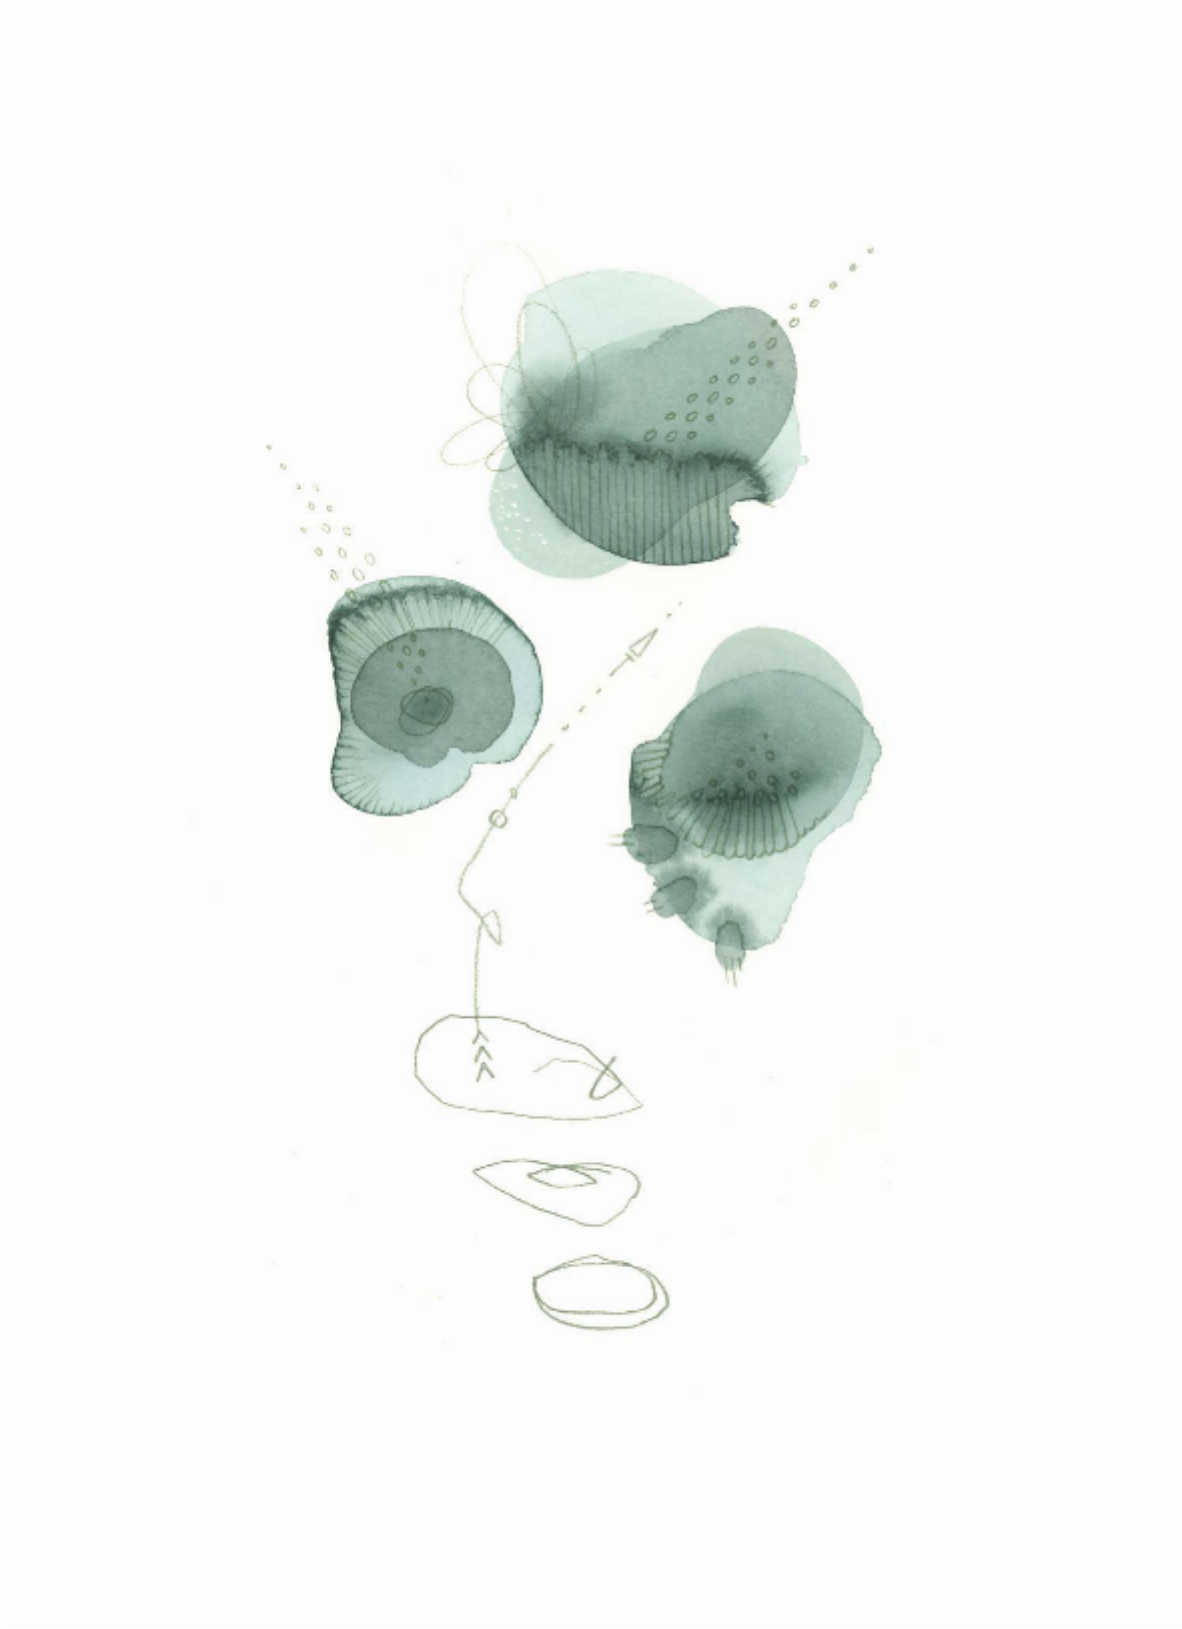

artéria

Abstraction #6

Renée Ève

CA\$210 + TAX

REF: 19714

Height: 27.93 cm (11")

Width: 35.55 cm (14")

DESCRIPTION

Watercolor framed 2024