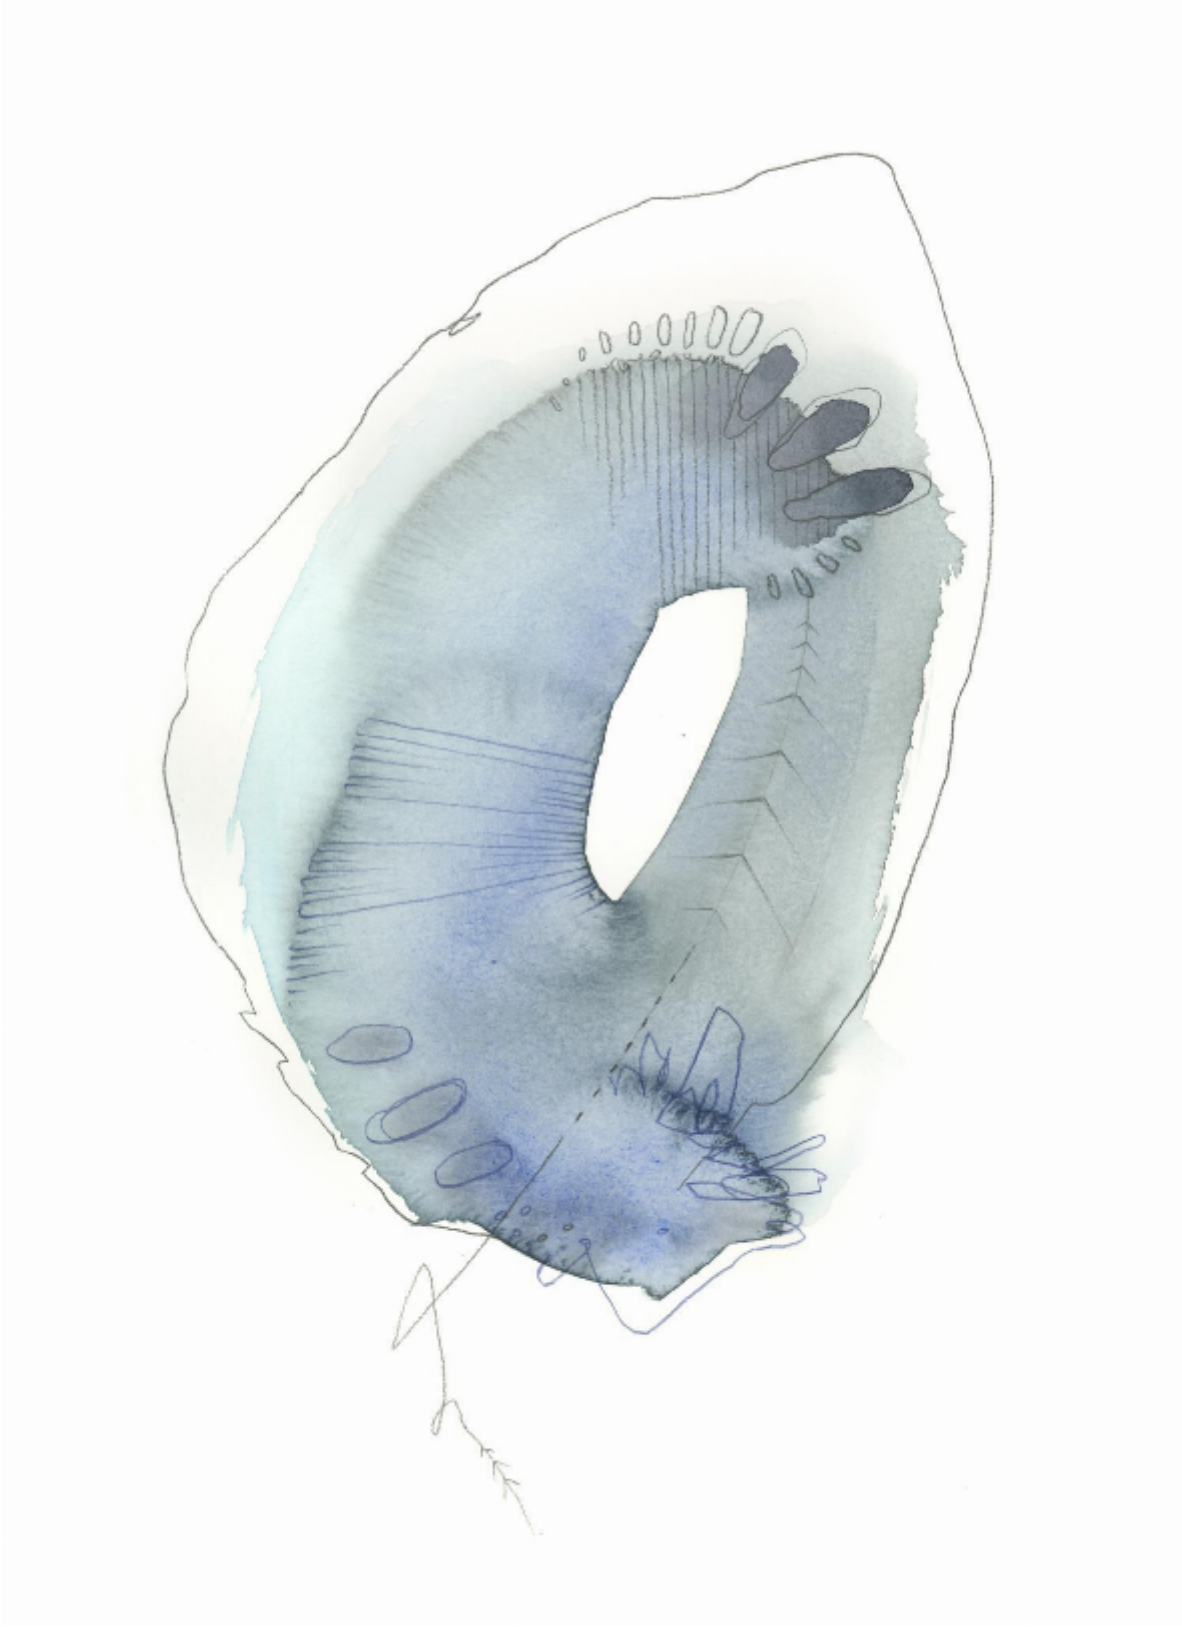

artéria

Abstraction #5

Renée Ève

CA\$210 + TAX

REF: 19713

Height: 27.93 cm (11")

Width: 35.55 cm (14")

DESCRIPTION

Watercolor framed 2024