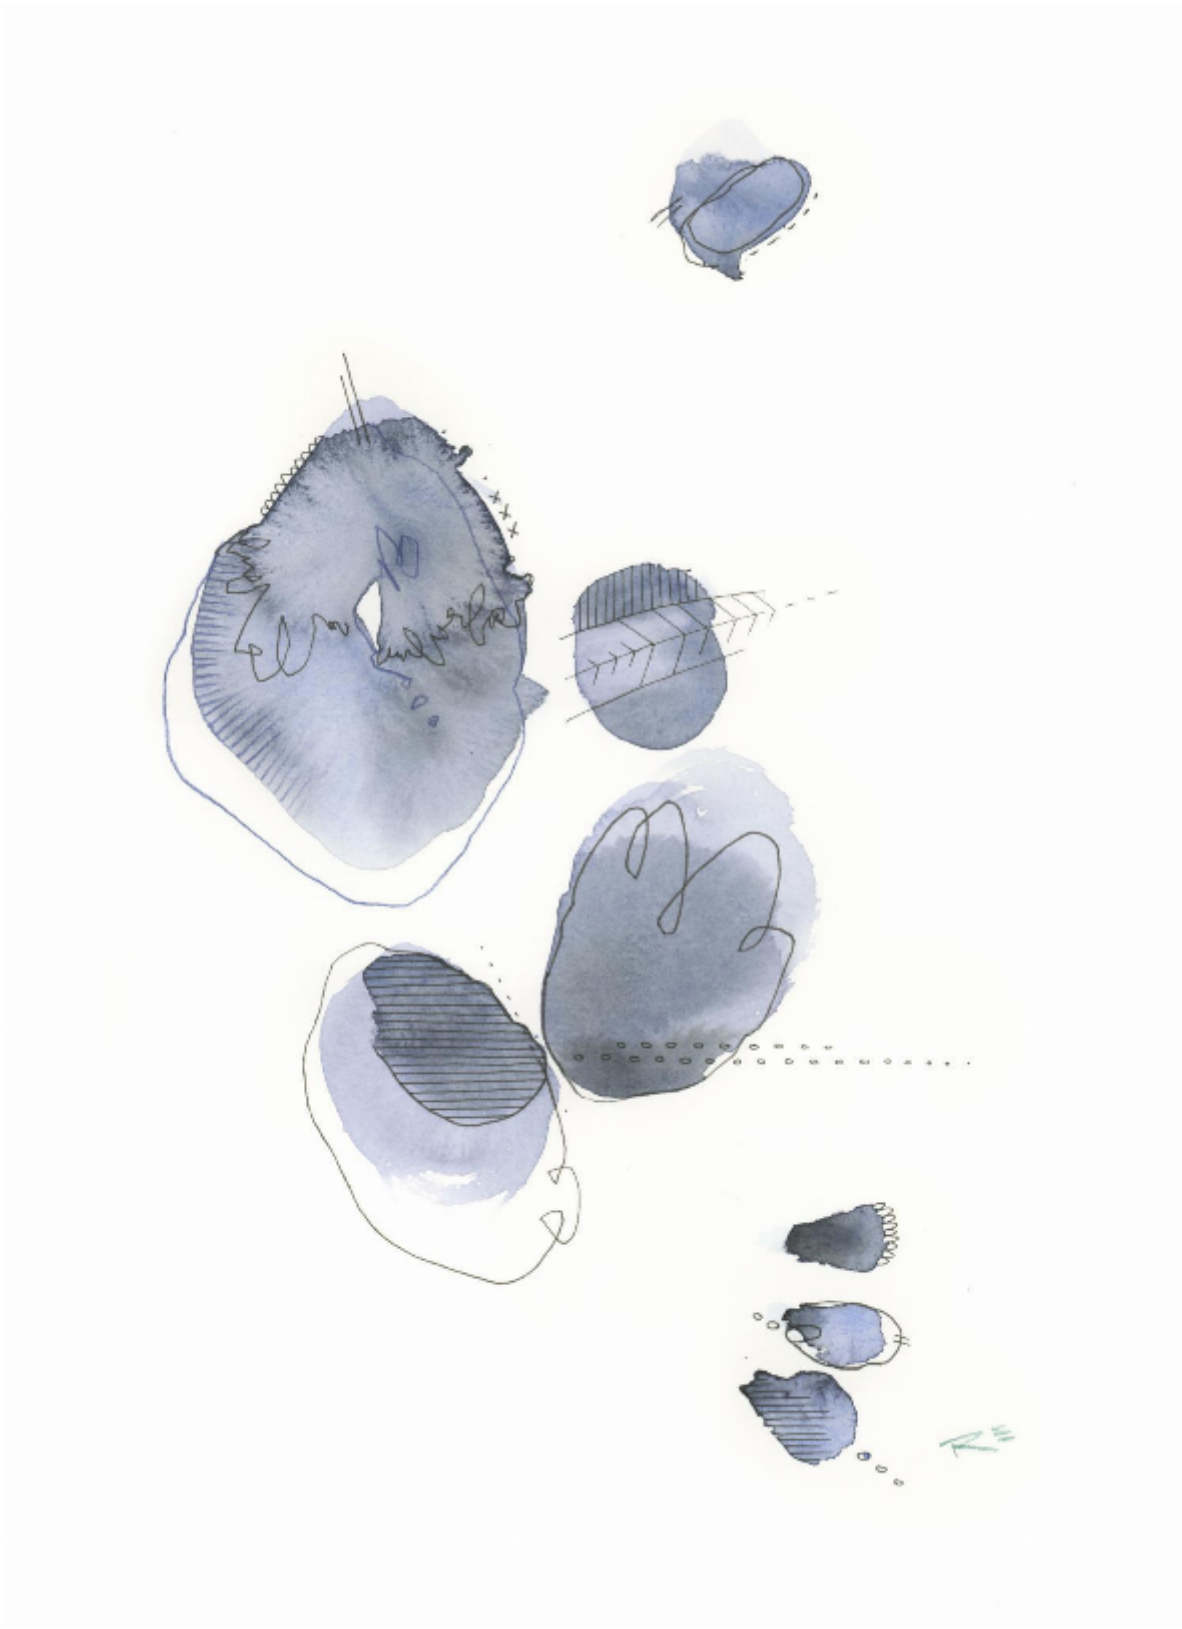

artéria

Abstraction #3

Renée Ève

CA\$210 + TAX

REF: 19711

Height: 27.93 cm (11")

Width: 35.55 cm (14")

## DESCRIPTION

---

Watercolor framed 2024