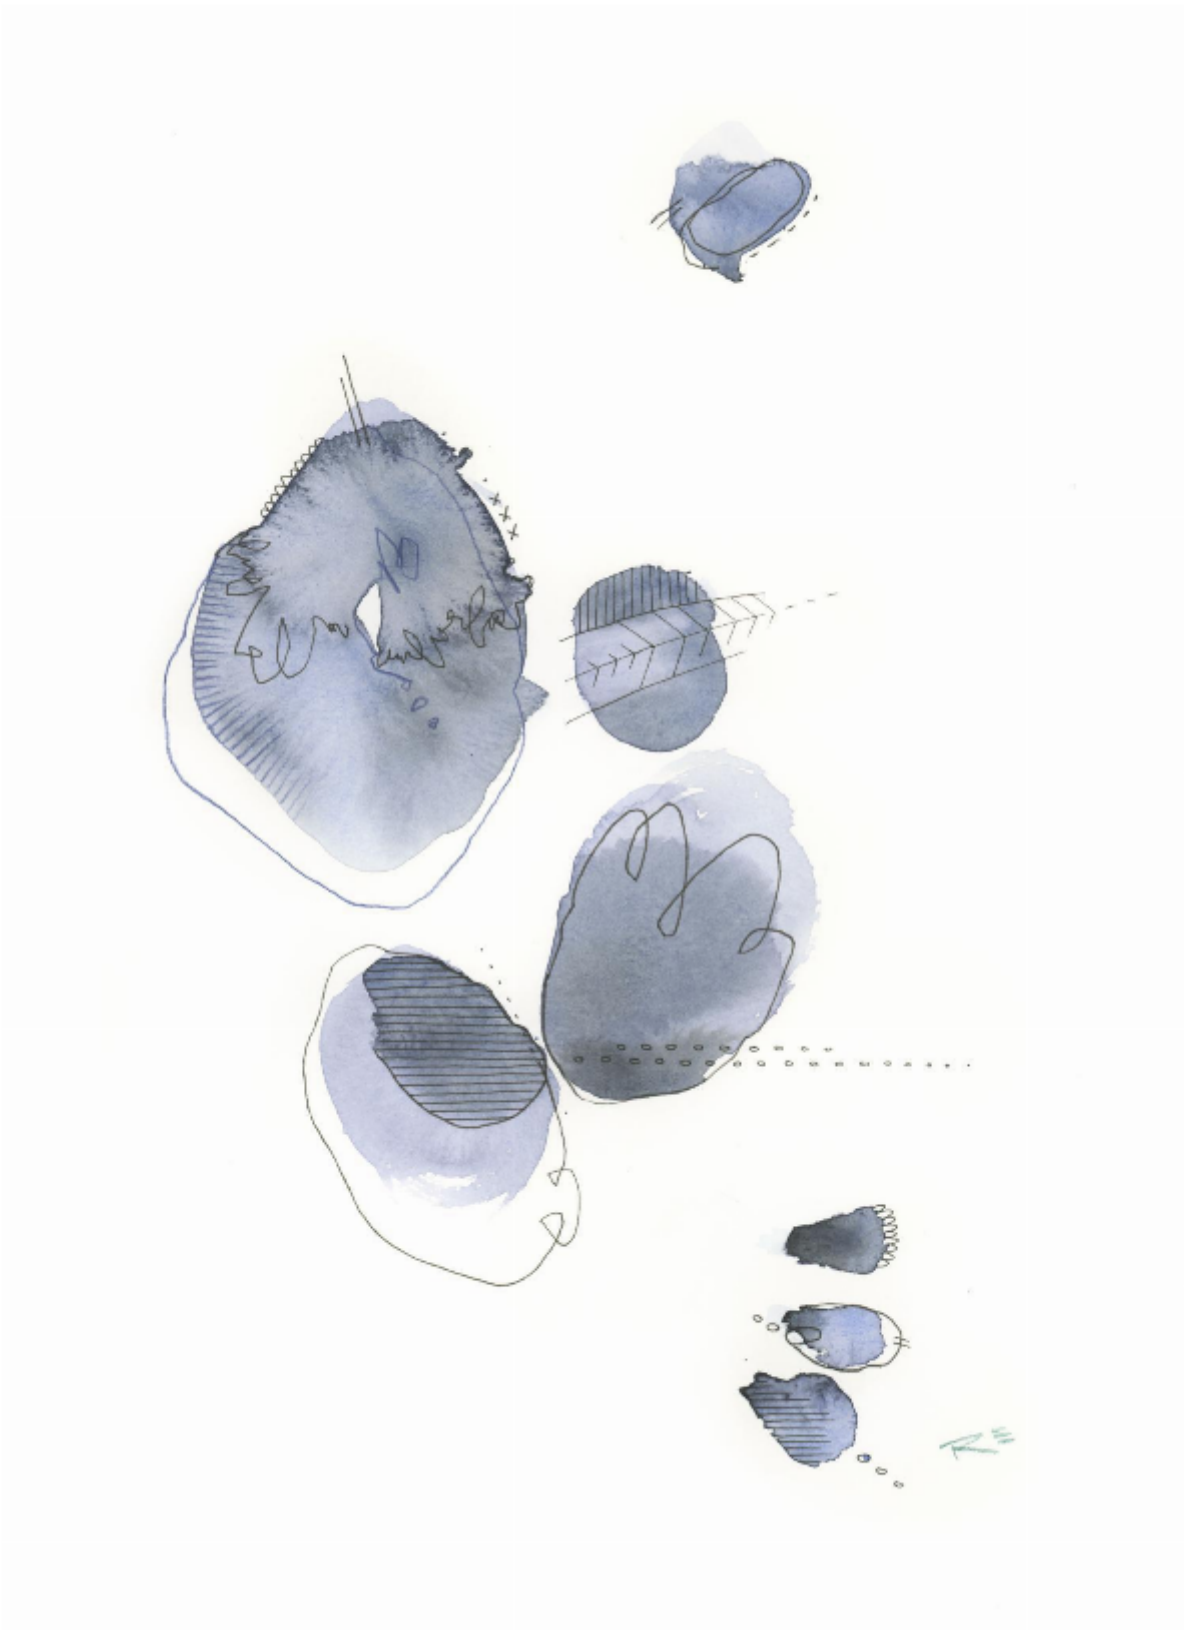

artéria

Abstraction #3

Renée Ève

CA\$210 + TAX

REF: 19711

Height: 27.93 cm (11")

Width: 35.55 cm (14")

DESCRIPTION

Watercolor framed 2024