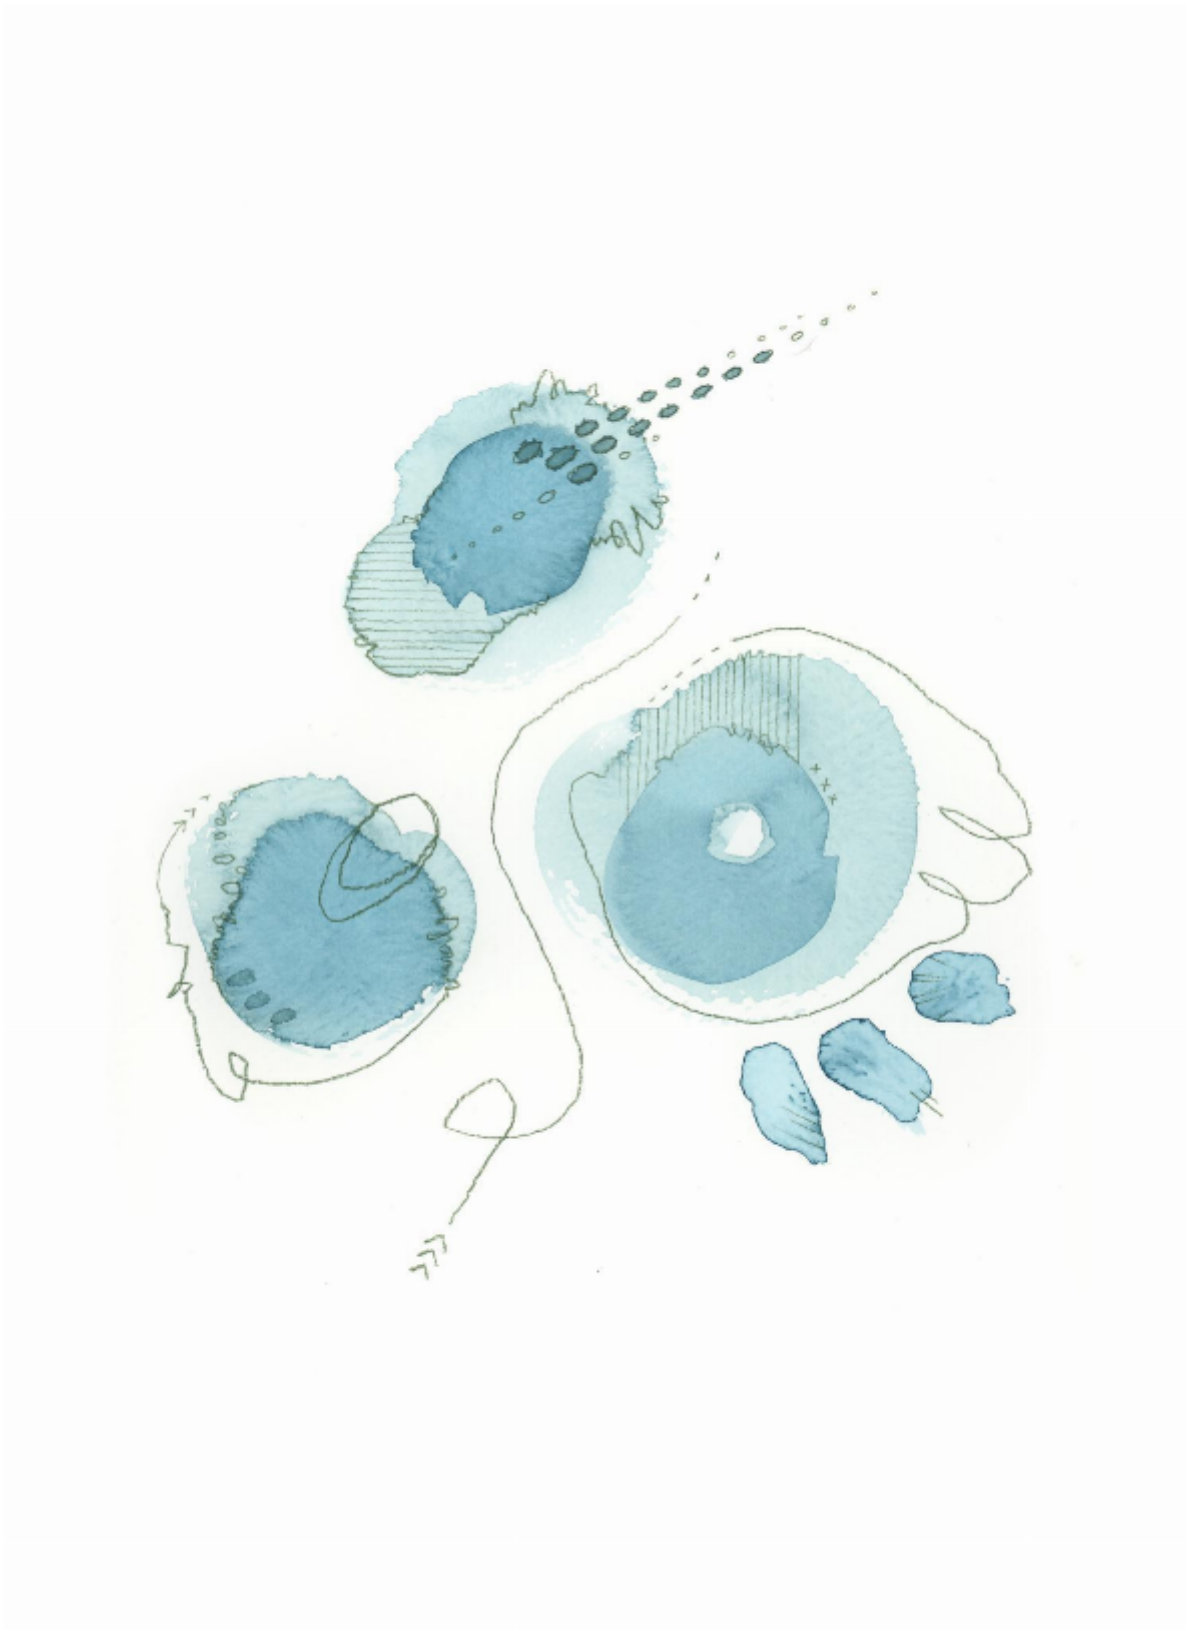

artéria

Abstraction #12

Renée Ève

CA\$210 + TAX

REF: 19721

Height: 27.93 cm (11")

Width: 35.55 cm (14")

DESCRIPTION

Watercolor framed 2024