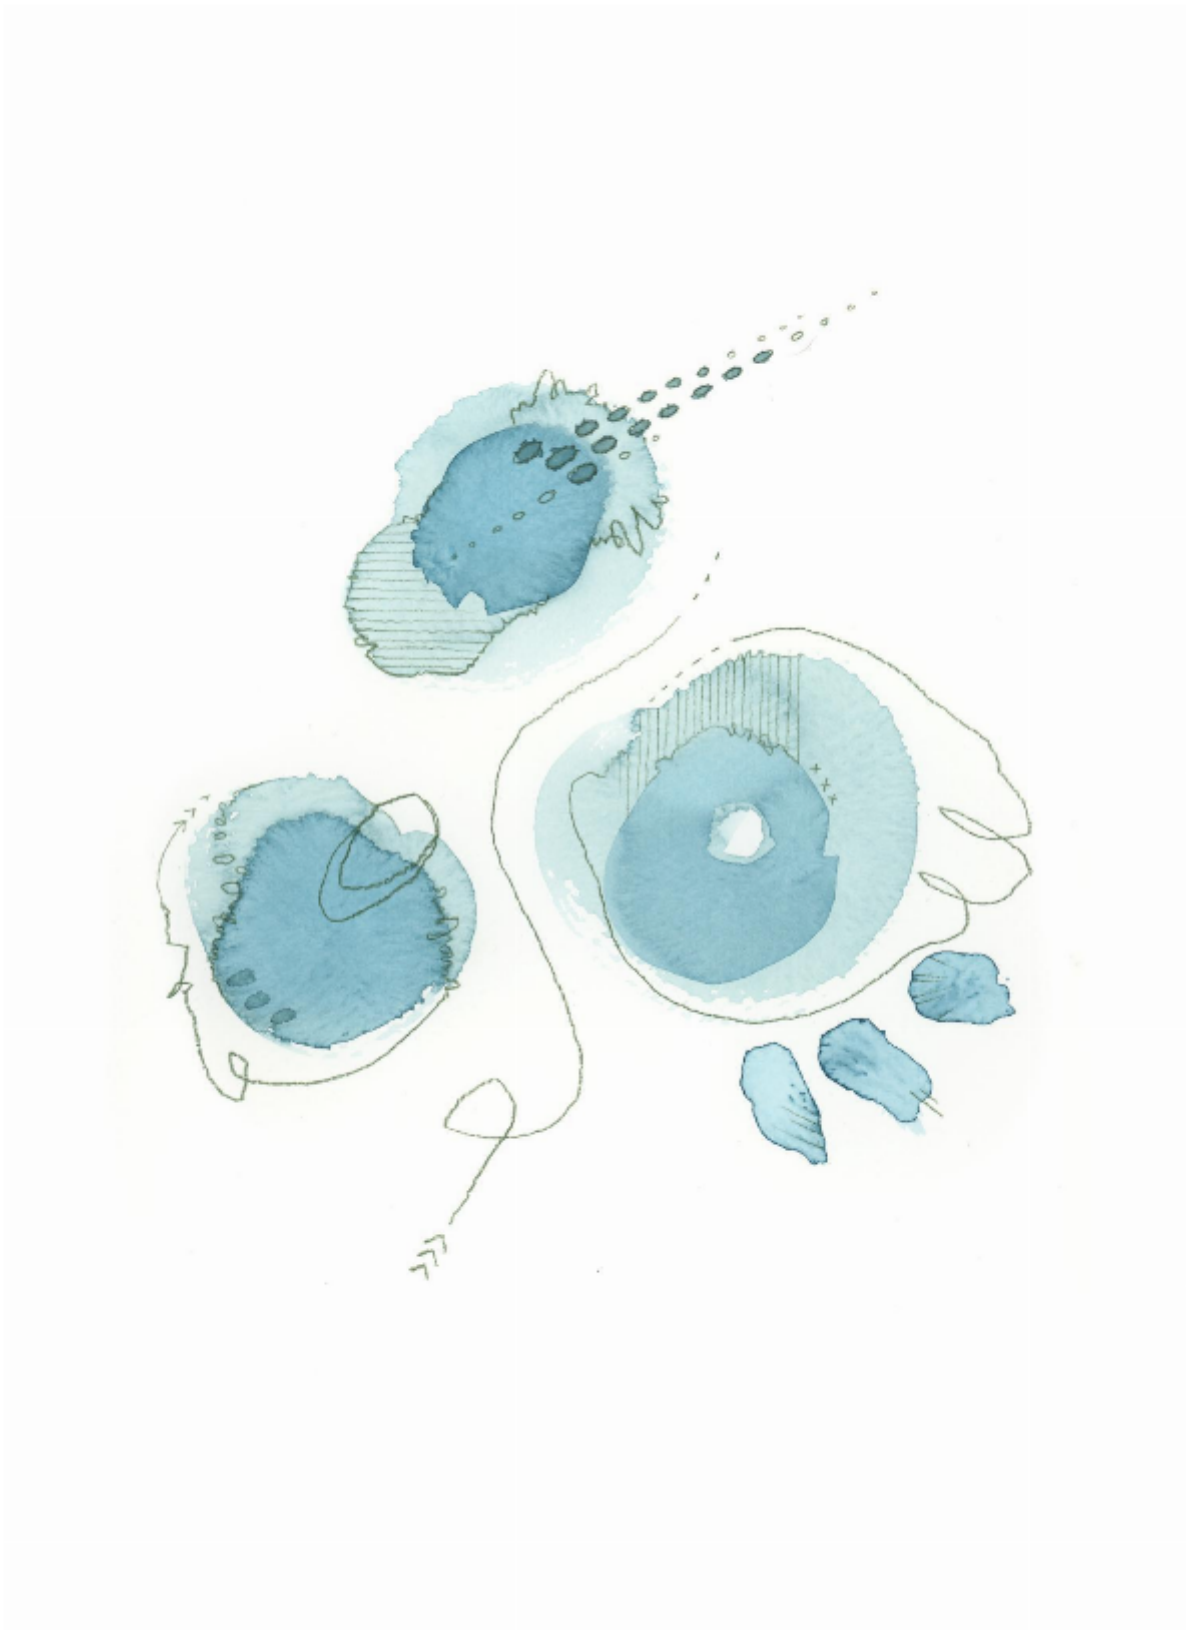

artéria

Abstraction #12

Renée Ève

CA\$210 + TAX

REF: 19721

Height: 27.93 cm (11")

Width: 35.55 cm (14")

DESCRIPTION

Watercolor framed 2024