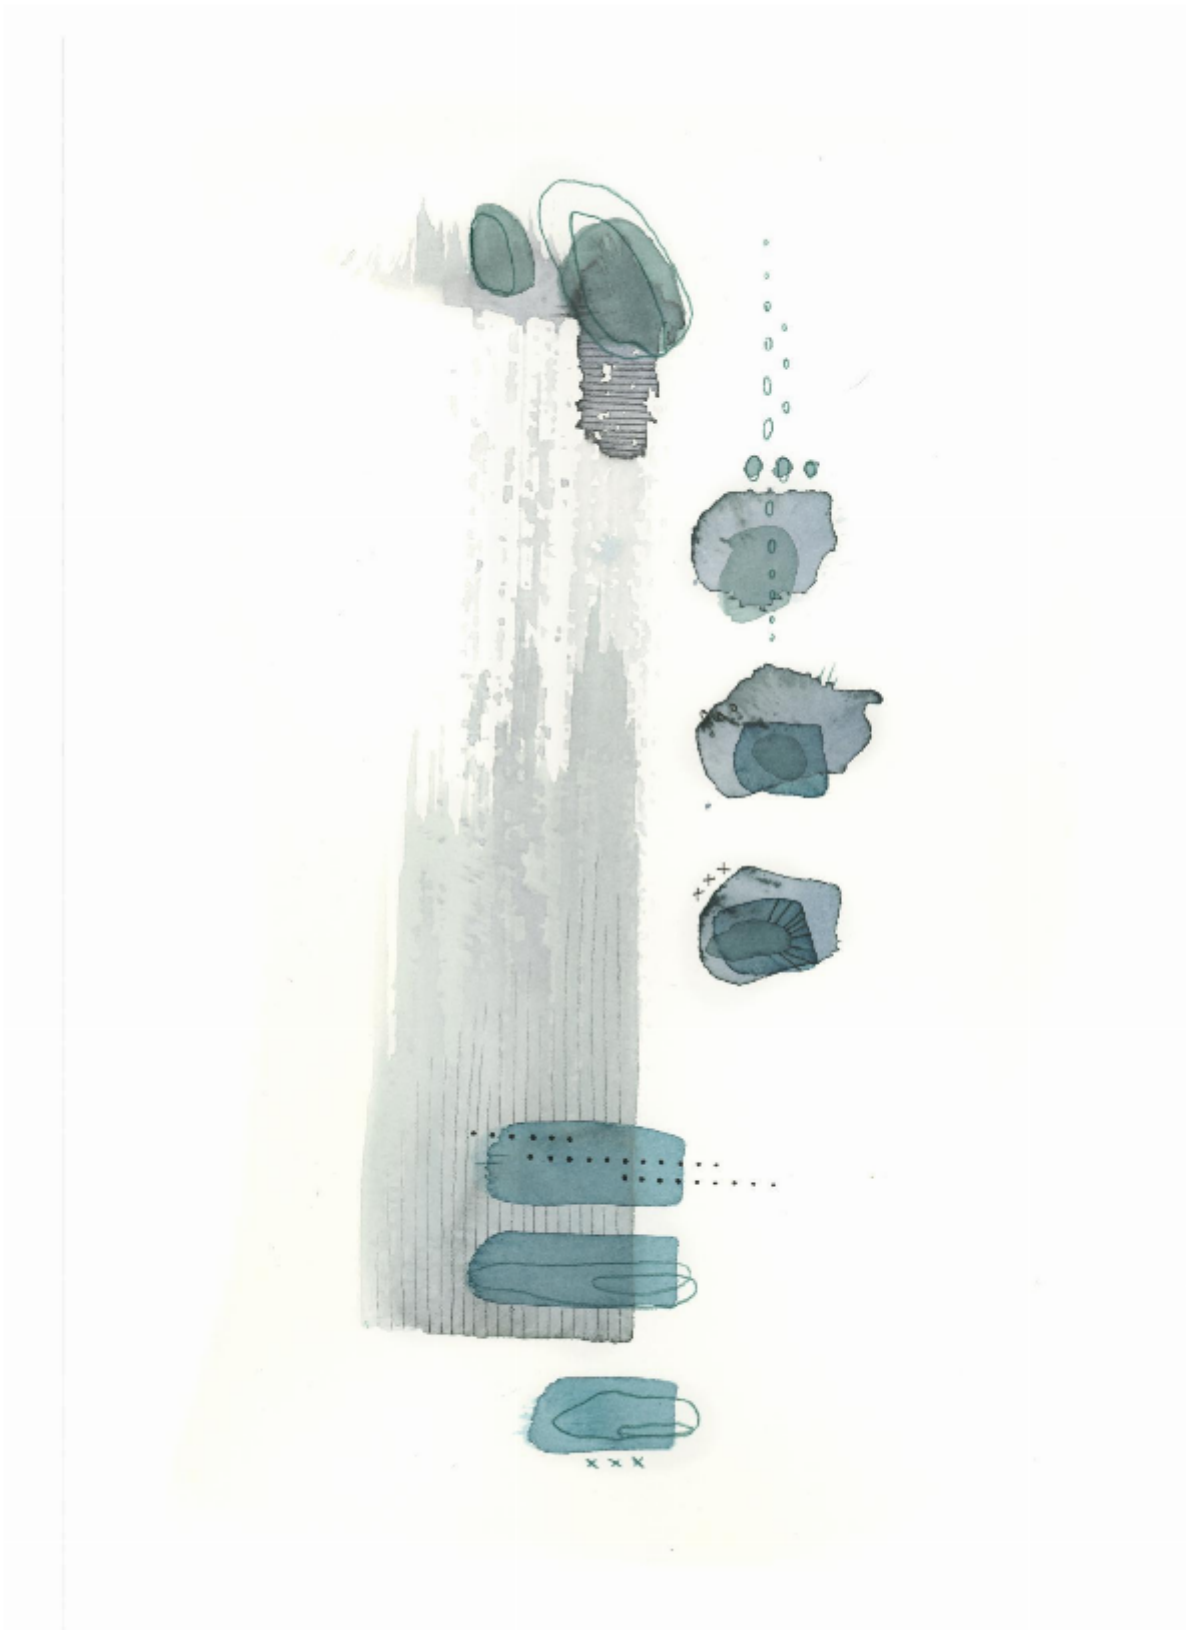

artéria

Abstraction #11

Renée Ève

CA\$210 + TAX

REF: 19720

Height: 27.93 cm (11")

Width: 35.55 cm (14")

## DESCRIPTION

---

Watercolor framed 2024