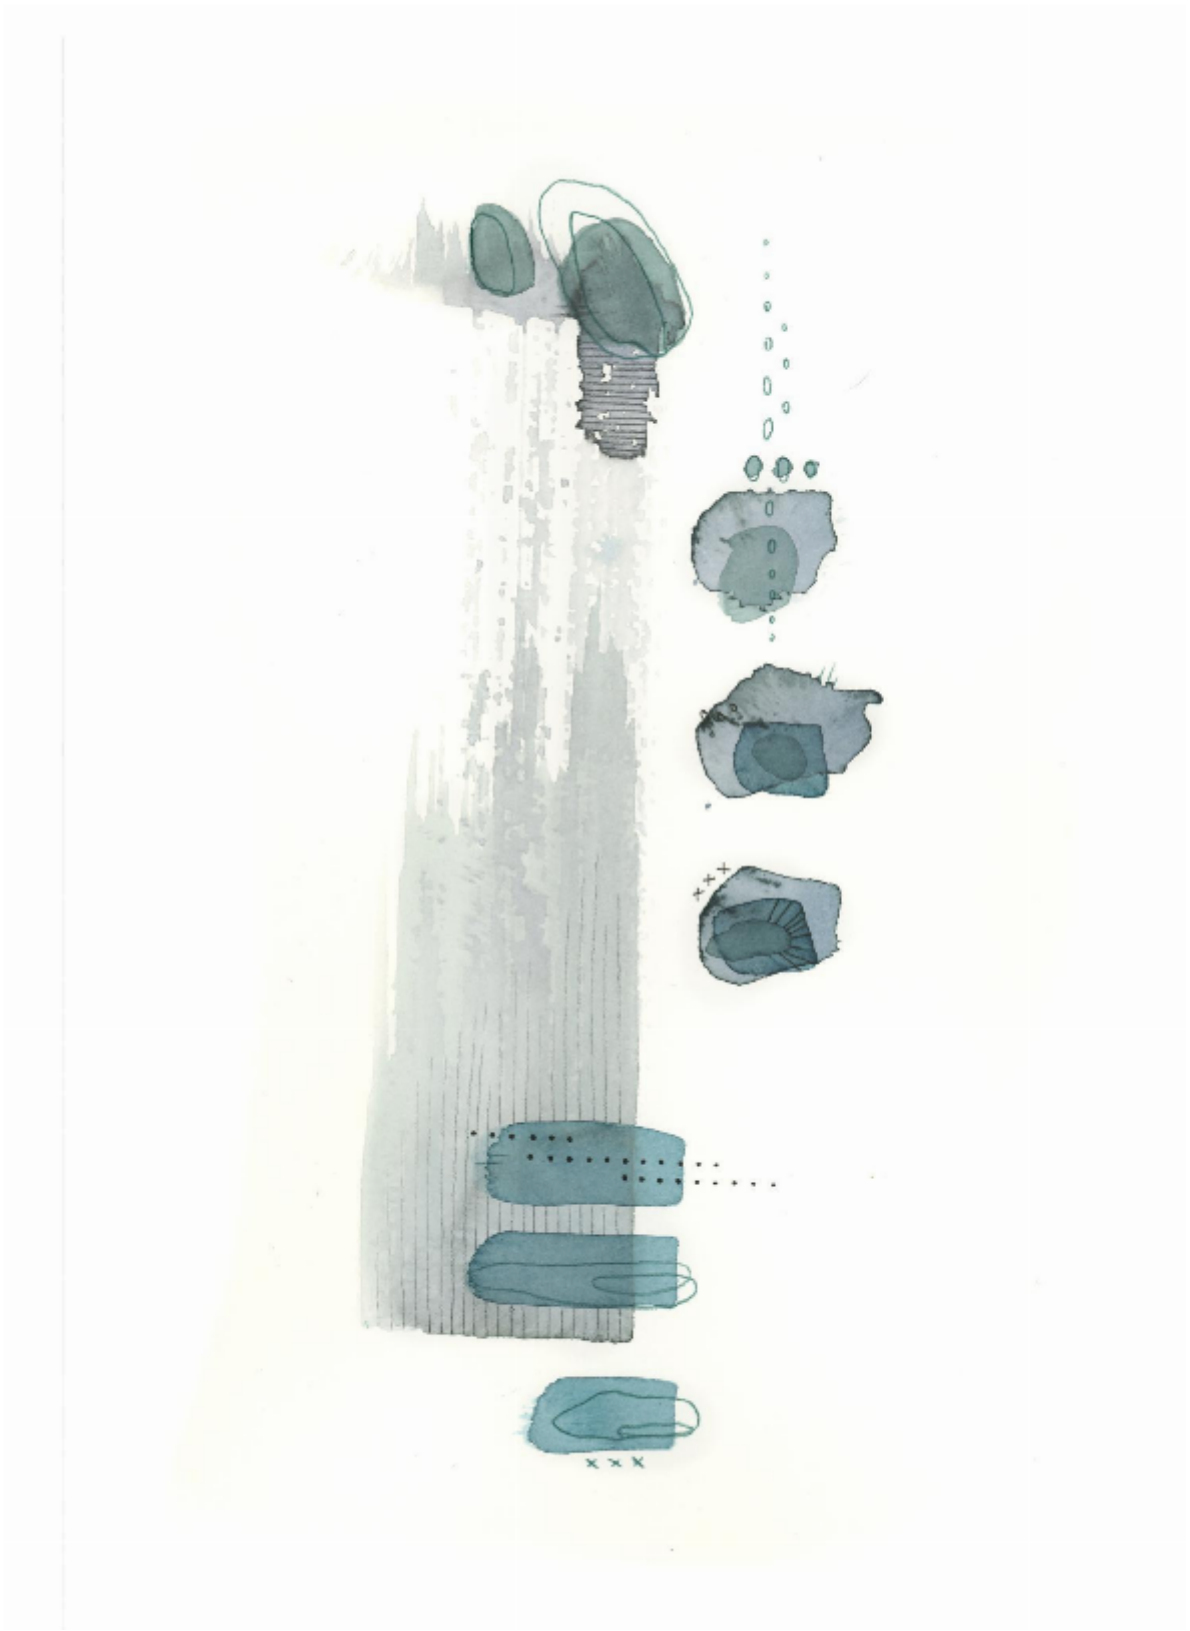

artéria

Abstraction #11

Renée Ève

CA\$210 + TAX

REF: 19720

Height: 27.93 cm (11")

Width: 35.55 cm (14")

DESCRIPTION

Watercolor framed 2024