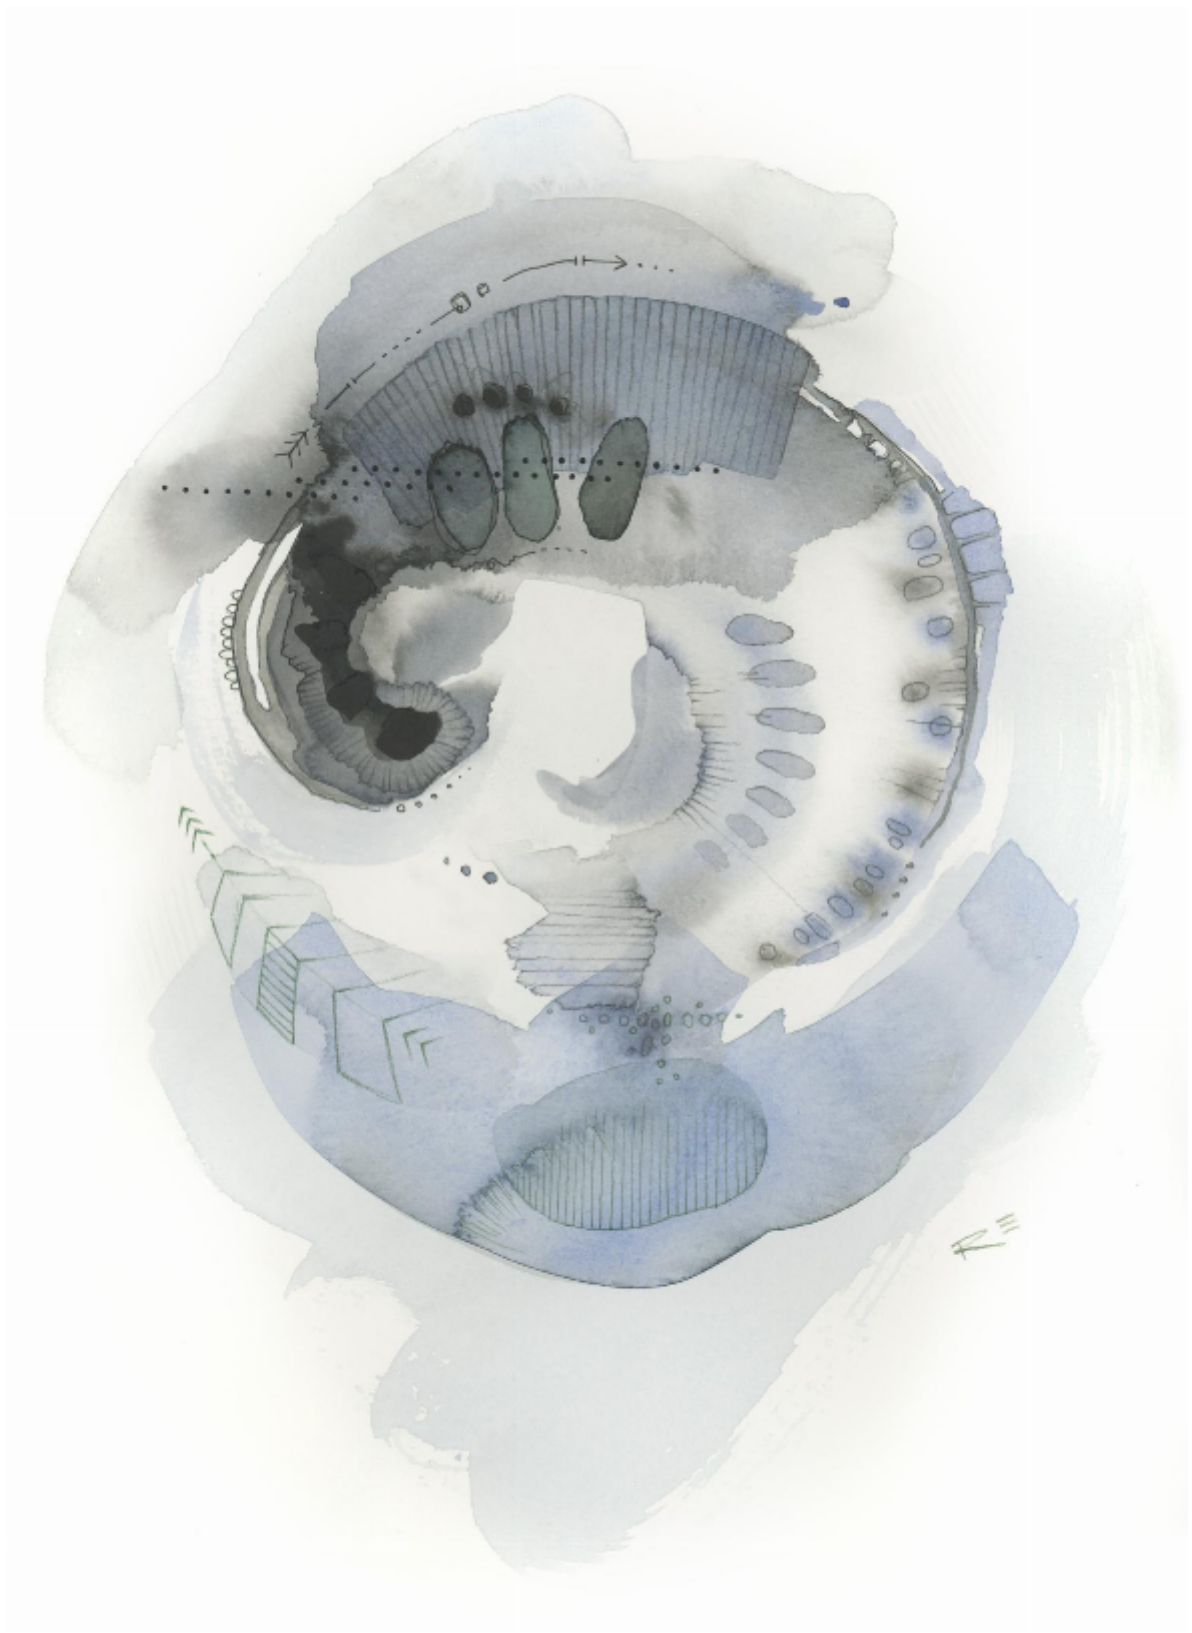

artéria

Abstraction #1

Renée Ève

CA\$210 + TAX

REF: 19709

Height: 27.93 cm (11")

Width: 35.55 cm (14")

DESCRIPTION

Watercolor framed 2024