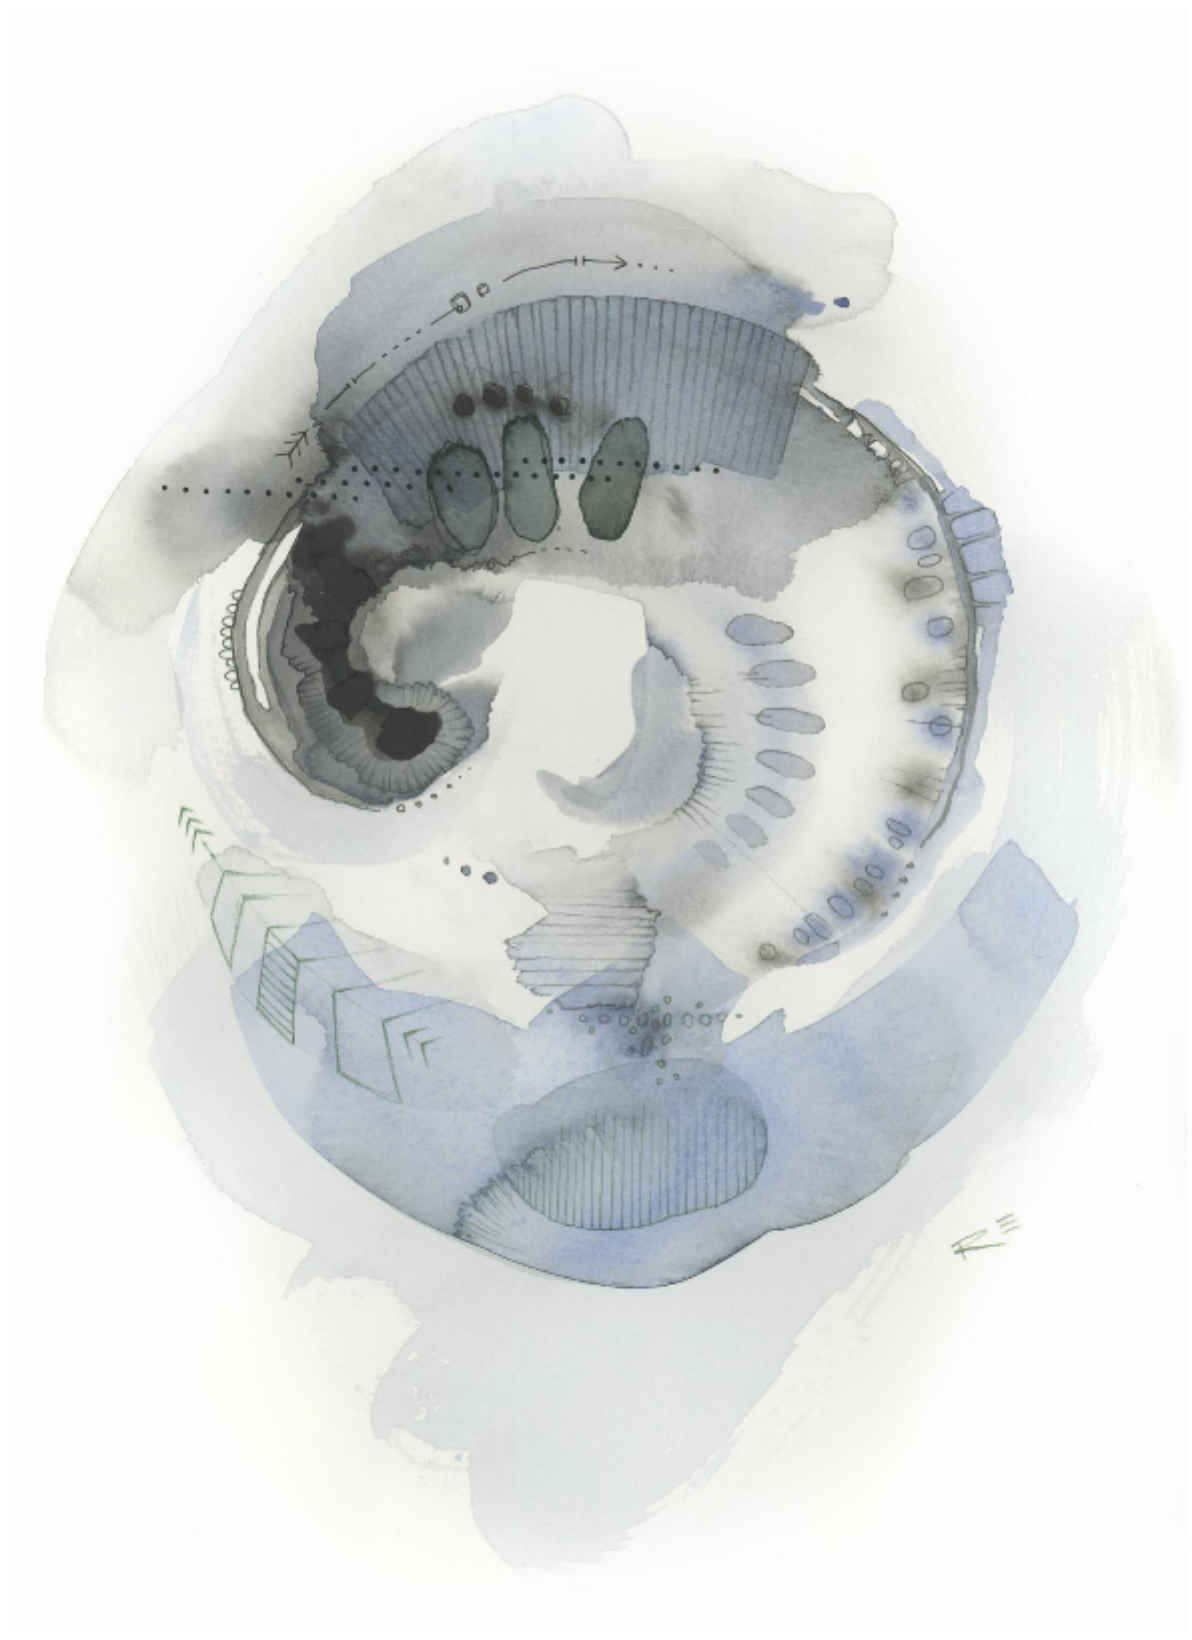

artéria

Abstraction #1

Renée Ève

CA\$210 + TAX

REF: 19709

Height: 27.93 cm (11")

Width: 35.55 cm (14")

DESCRIPTION

Watercolor framed 2024