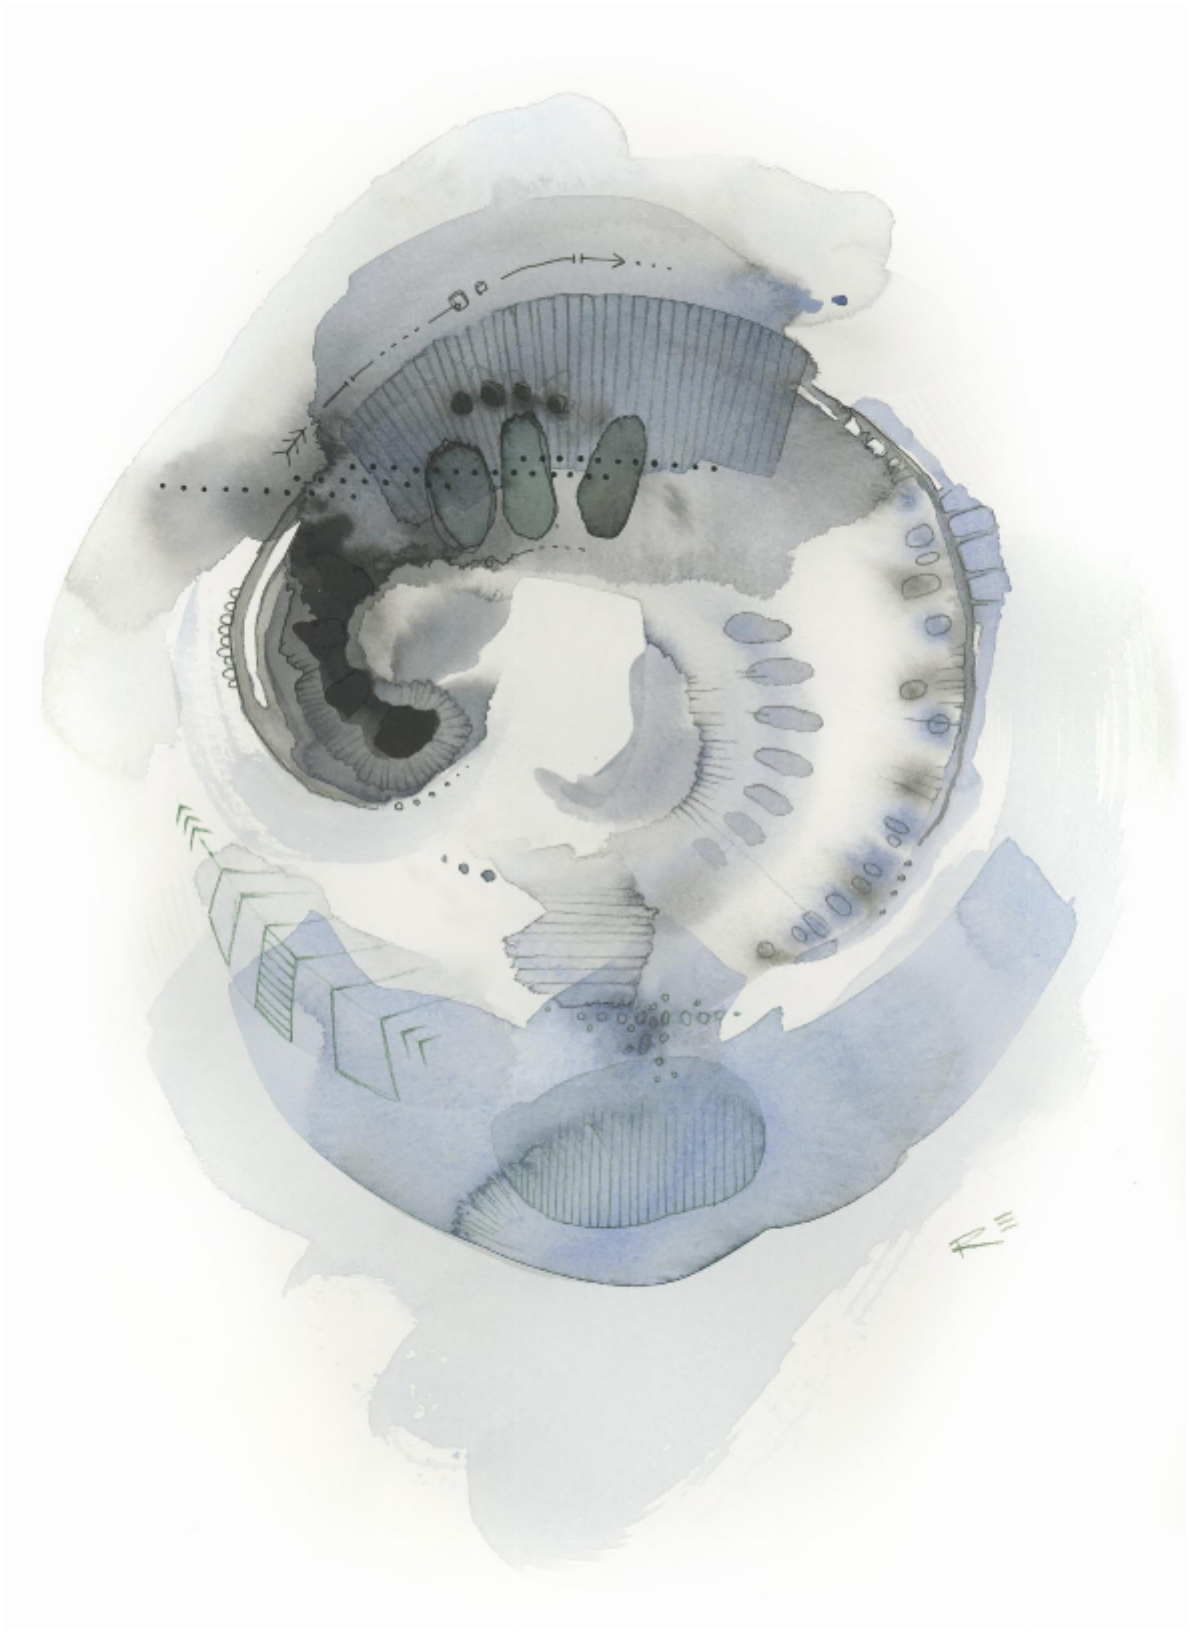

artéria

Abstraction #1

Renée Ève

CA\$210 + TAX

REF: 19709

Height: 27.93 cm (11")

Width: 35.55 cm (14")

## DESCRIPTION

---

Watercolor framed 2024