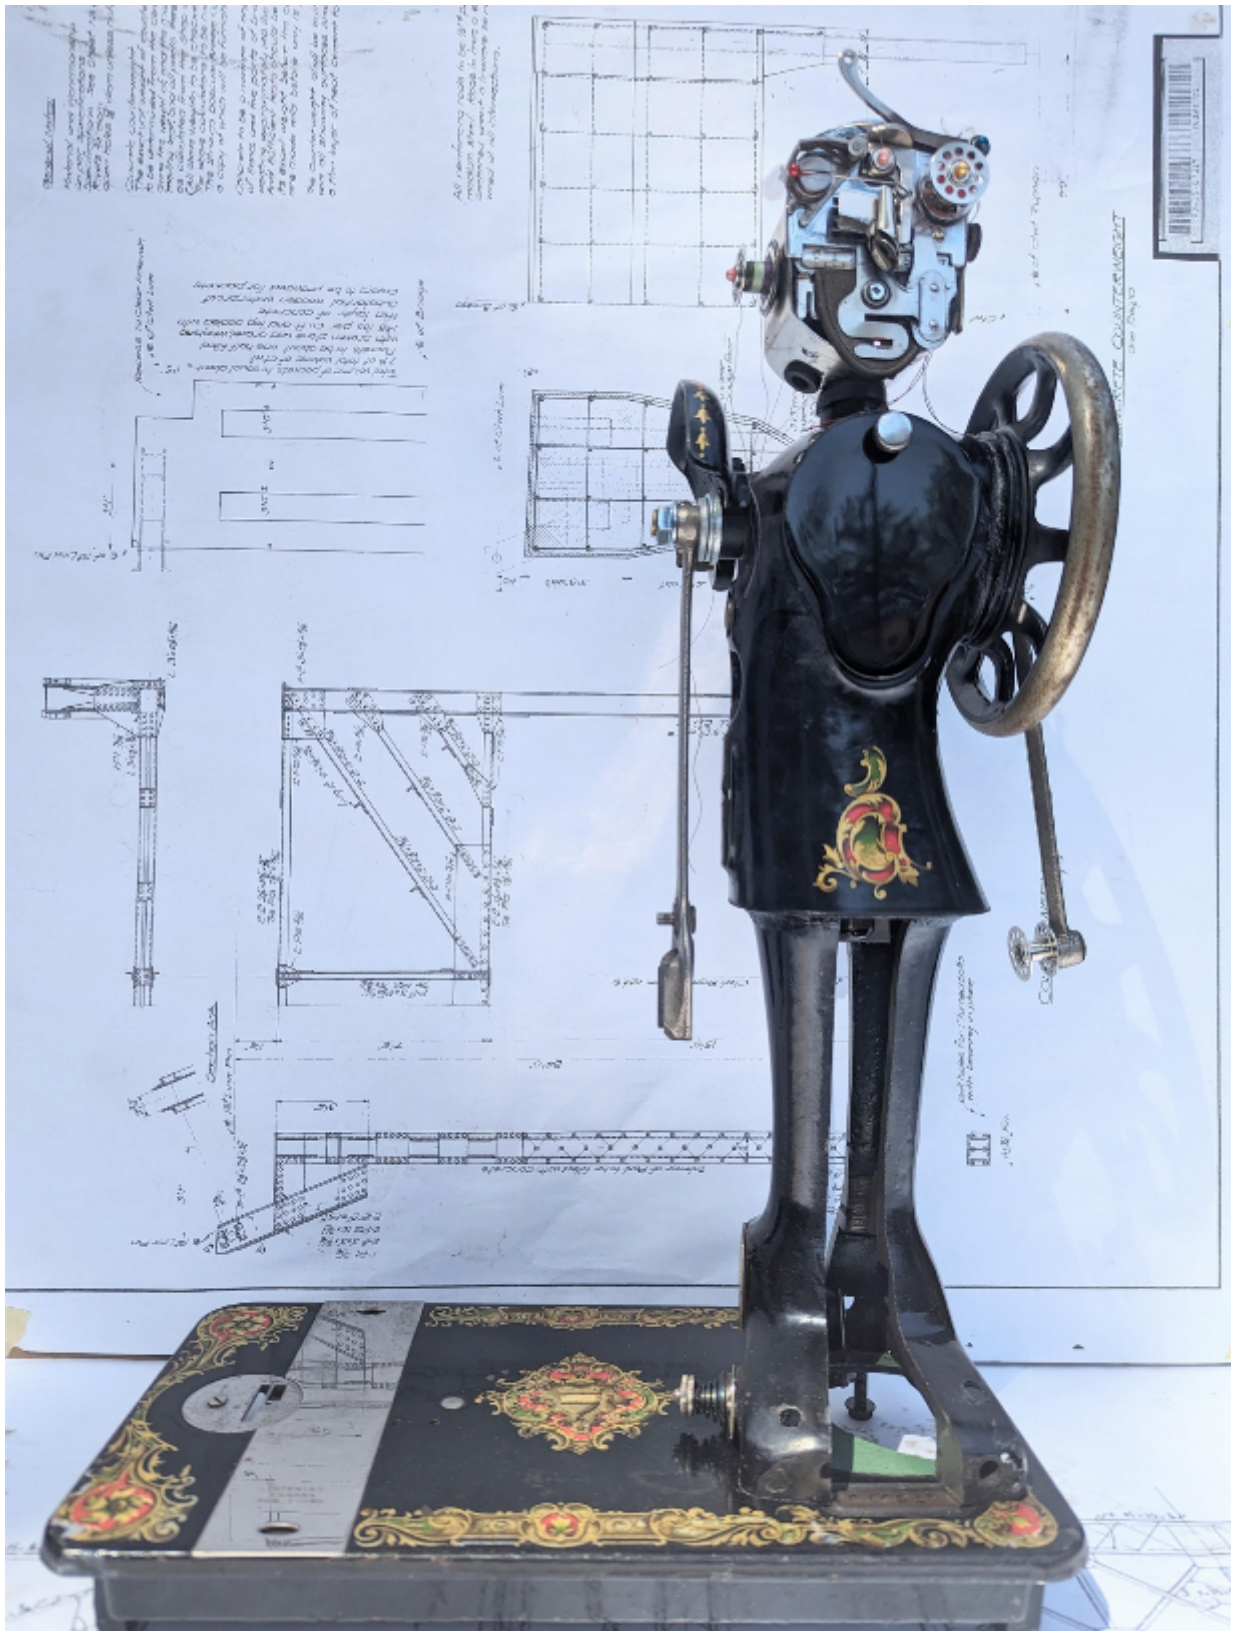

# artéria

Singer 00699491

Eric Nado

CA\$2,400 + TAX

REF: 19048

Height: 49.51 cm (19.5")

Width: 30.47 cm (12")

Depth: 16.5 cm (6.5")

## DESCRIPTION