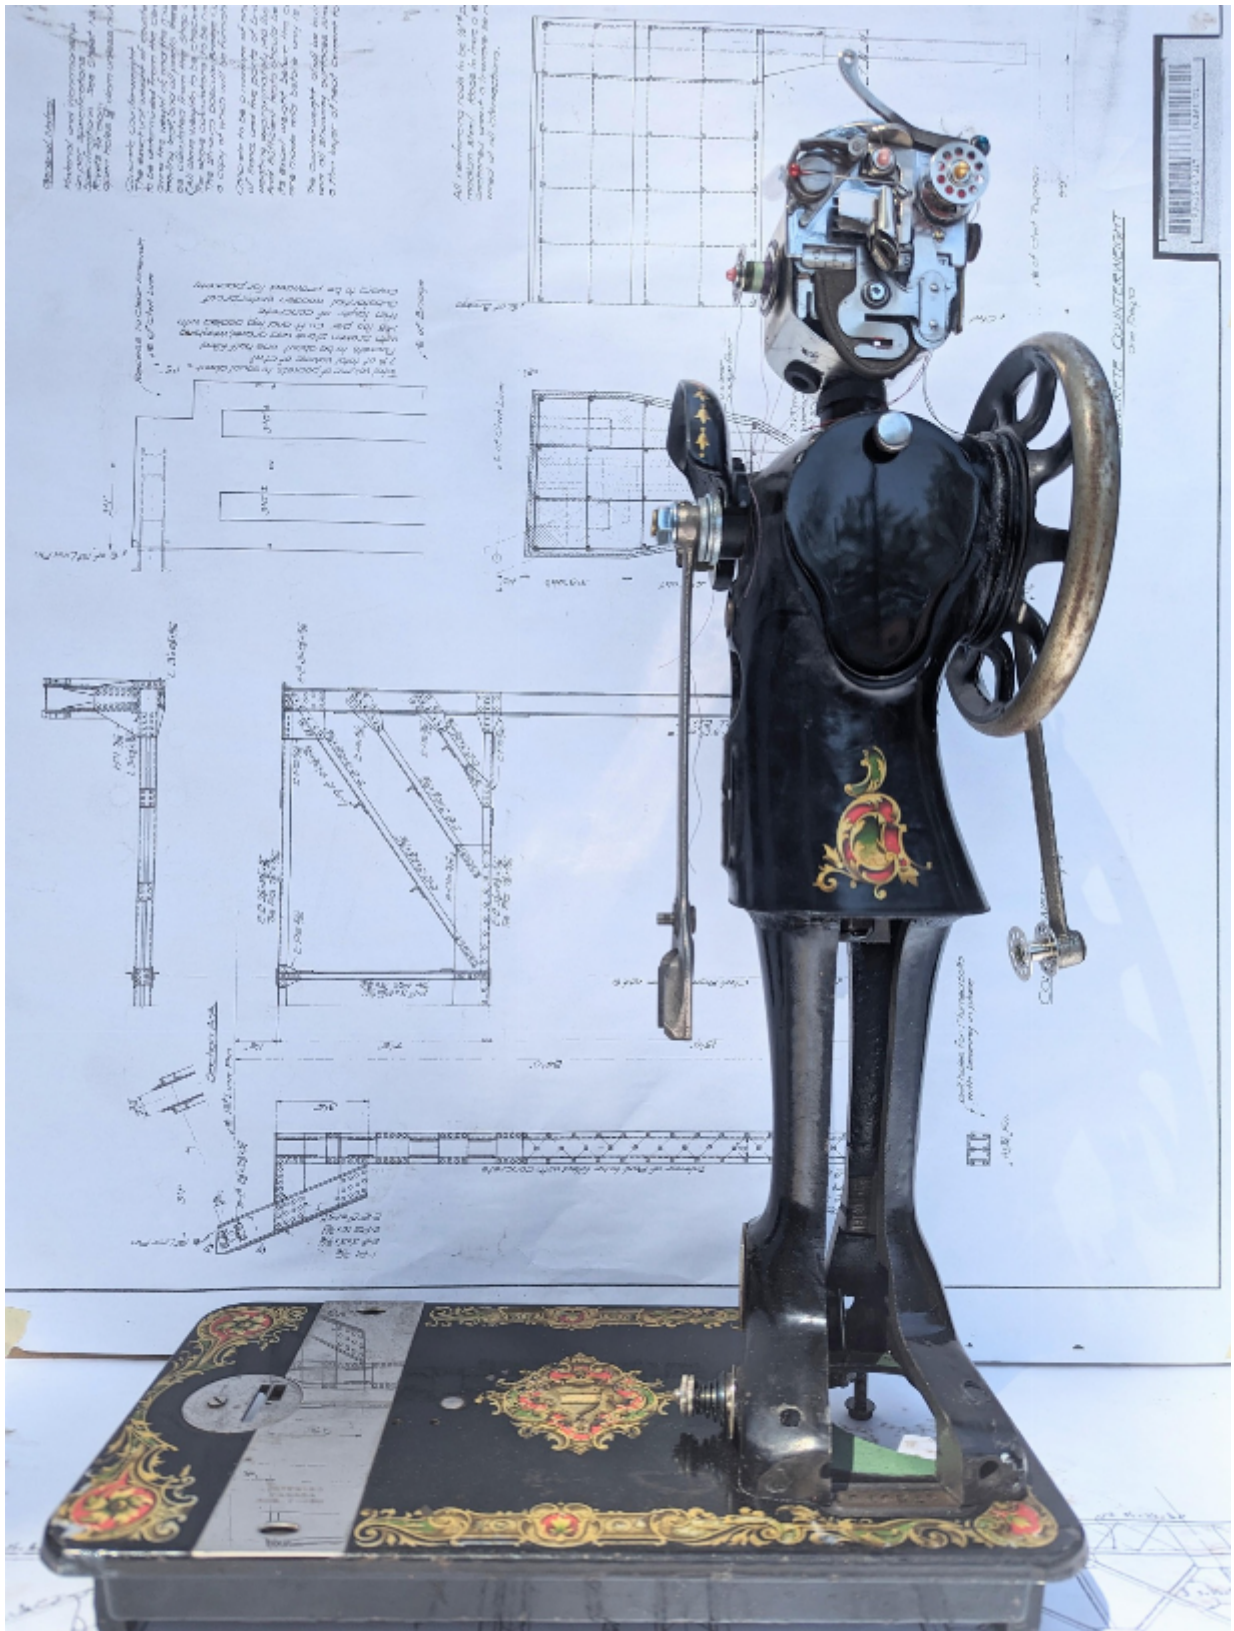

artéria

Singer 00699491

Eric Nado

CA\$2,400 + TAX

REF: 19048

Height: 49.51 cm (19.5")

Width: 30.47 cm (12")

Depth: 16.5 cm (6.5")

DESCRIPTION
