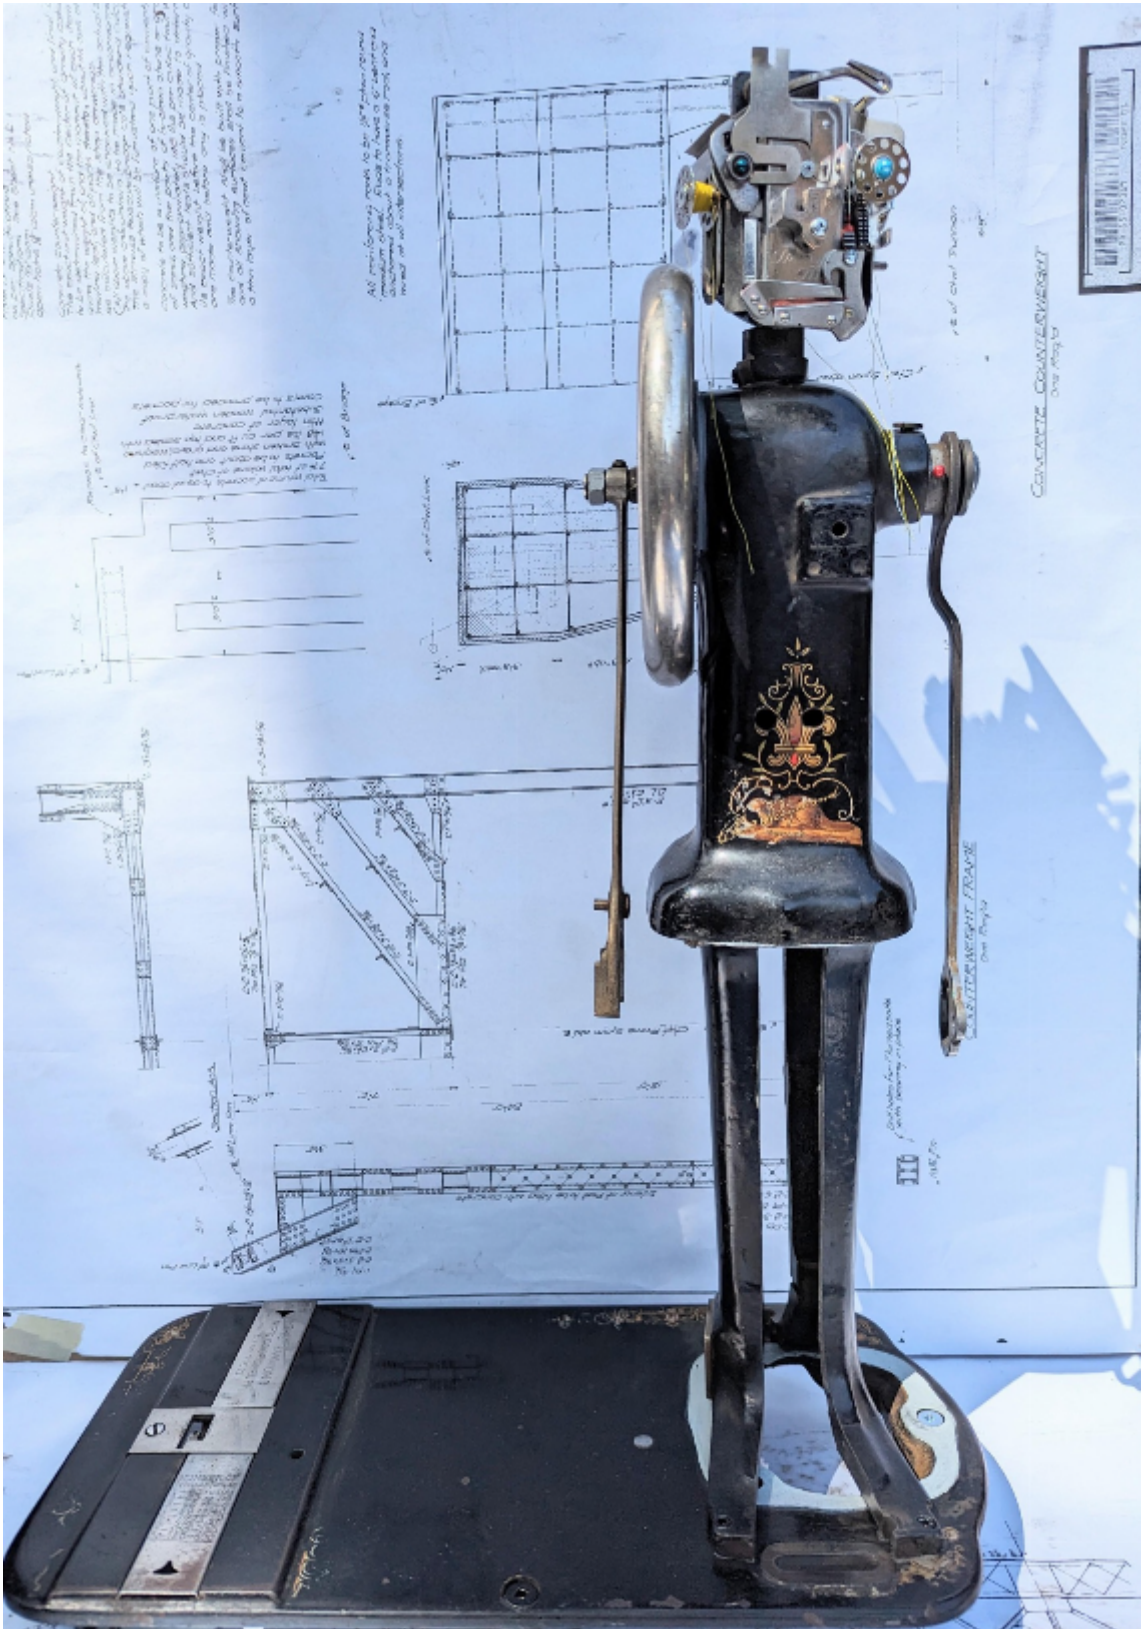

# artéria

Raymond (le couturier)

Eric Nado

Sold

REF: 19046

Height: 55.86 cm (22")

Width: 36.82 cm (14.5")

Depth: 19.04 cm (7.5")

## DESCRIPTION